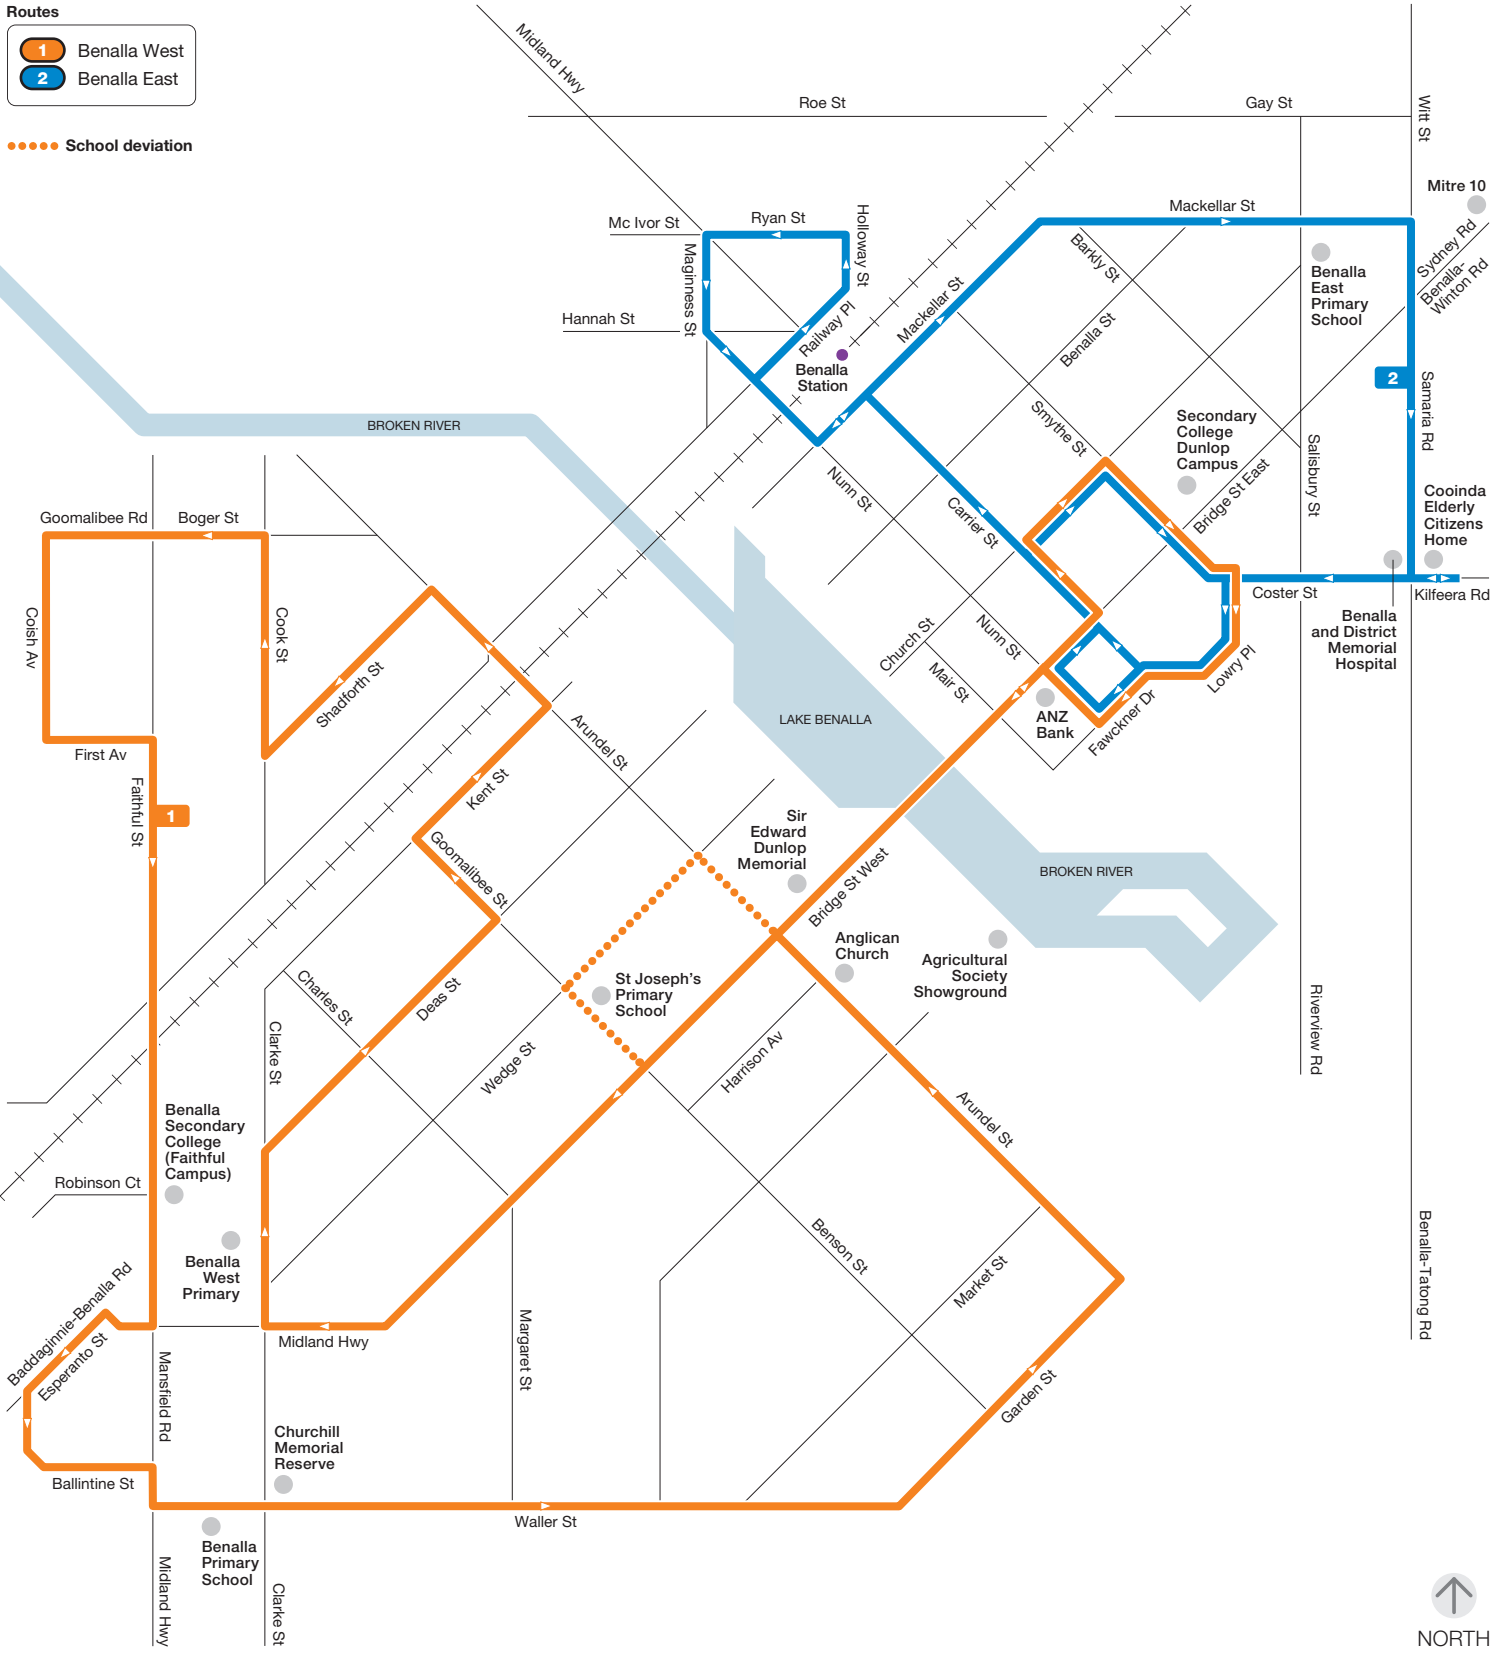

Benalla bus network

Routes

- 1 Benalla West
- 2 Benalla East

●●●●● School deviation

Information

Ticketing zone

- Single zone
- Line train station
- Line coach stop
- Train line

For more information visit ptv.vic.gov.au or call **1800 800 007**

MAP NOT TO SCALE
Effective July 2014

© Public Transport Victoria 2019