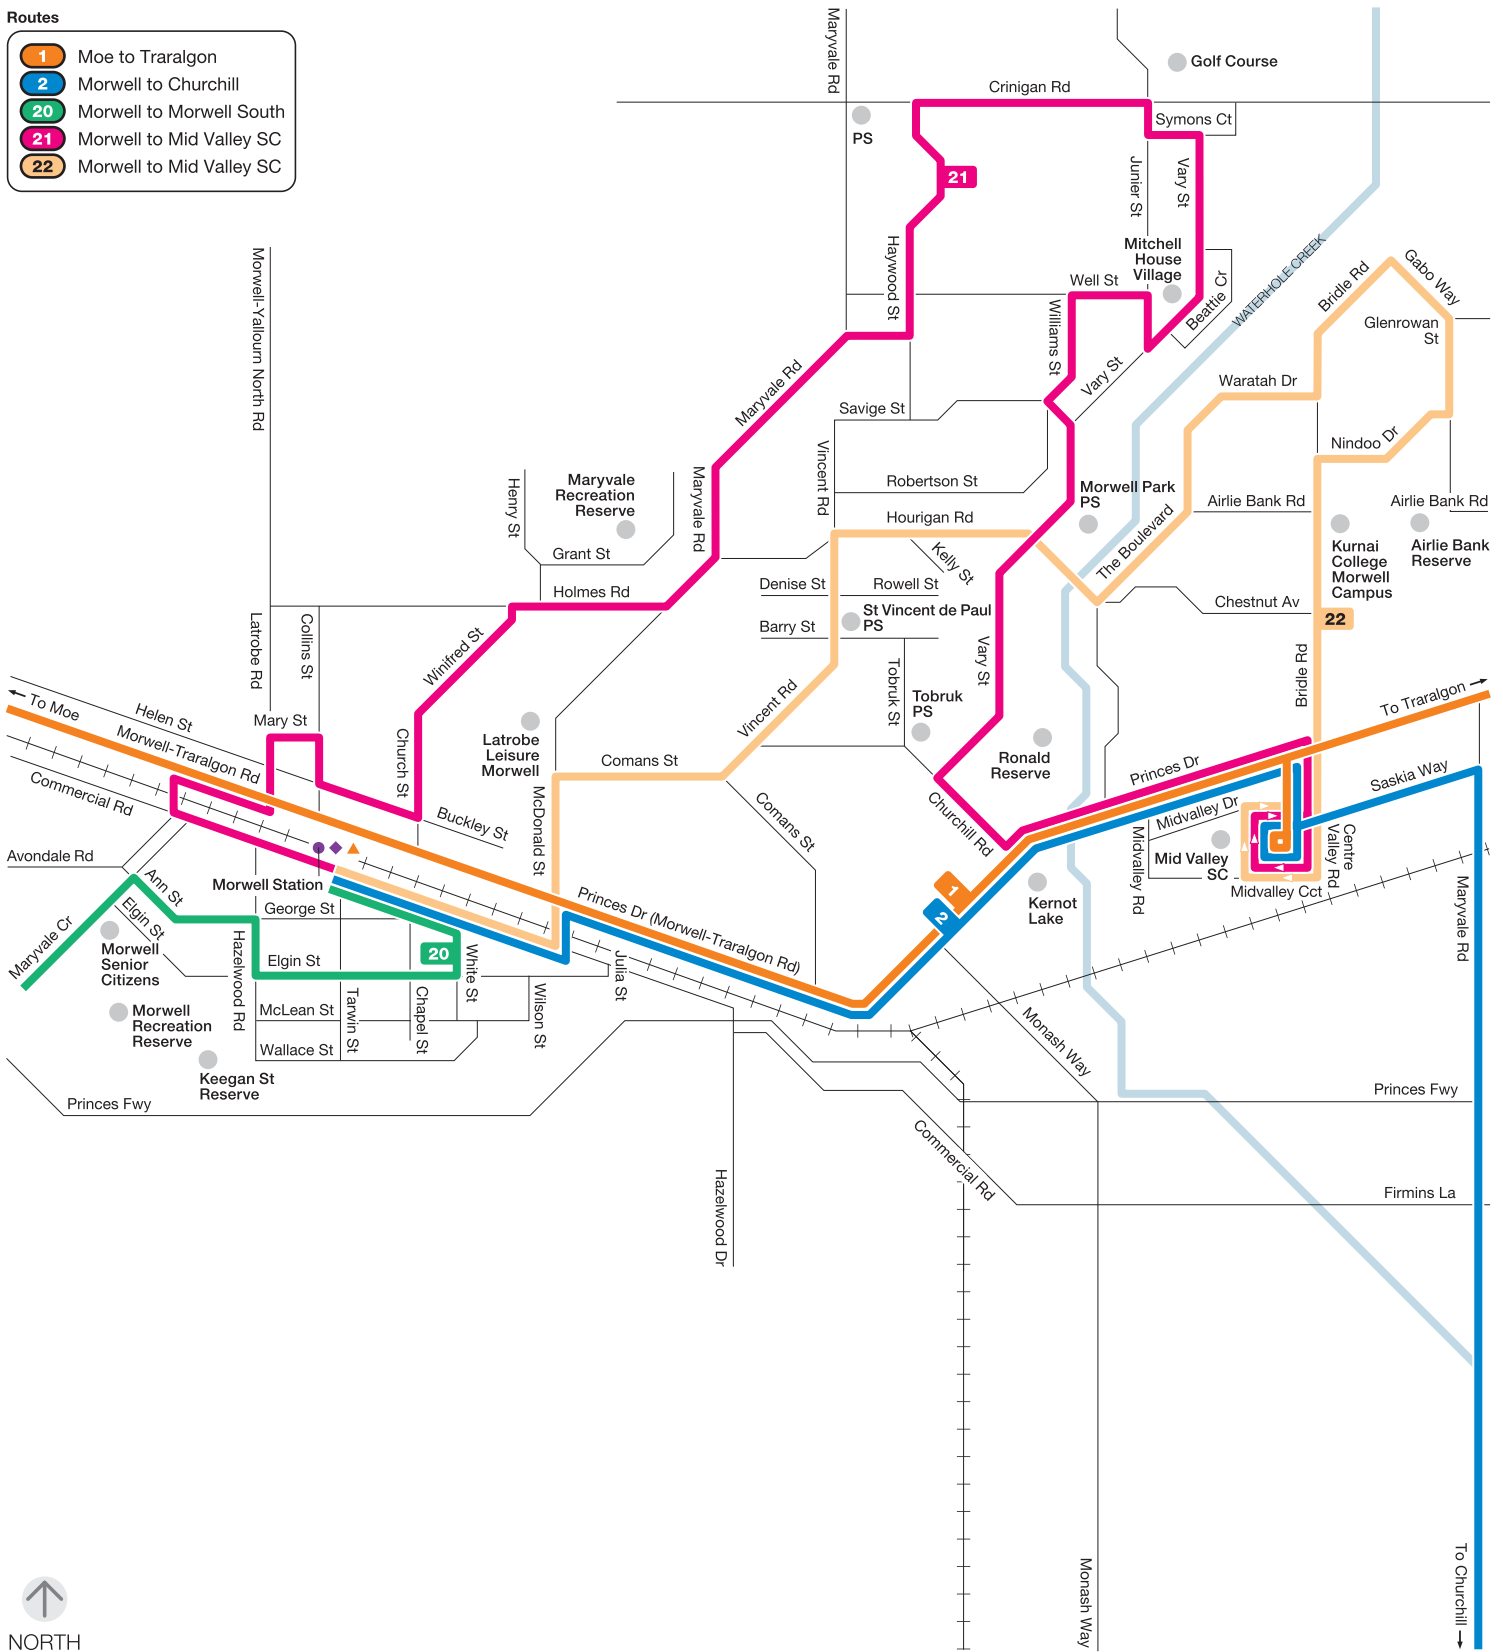

Morwell bus network

Zone 11

- Routes**
- 1 Moe to Traralgon
 - 2 Morwell to Churchill
 - 20 Morwell to Morwell South
 - 21 Morwell to Mid Valley SC
 - 22 Morwell to Mid Valley SC

Information

For more information visit ptv.vic.gov.au or call 1800 800 007

MAP NOT TO SCALE
Effective June 2019

© Public Transport Victoria 2019