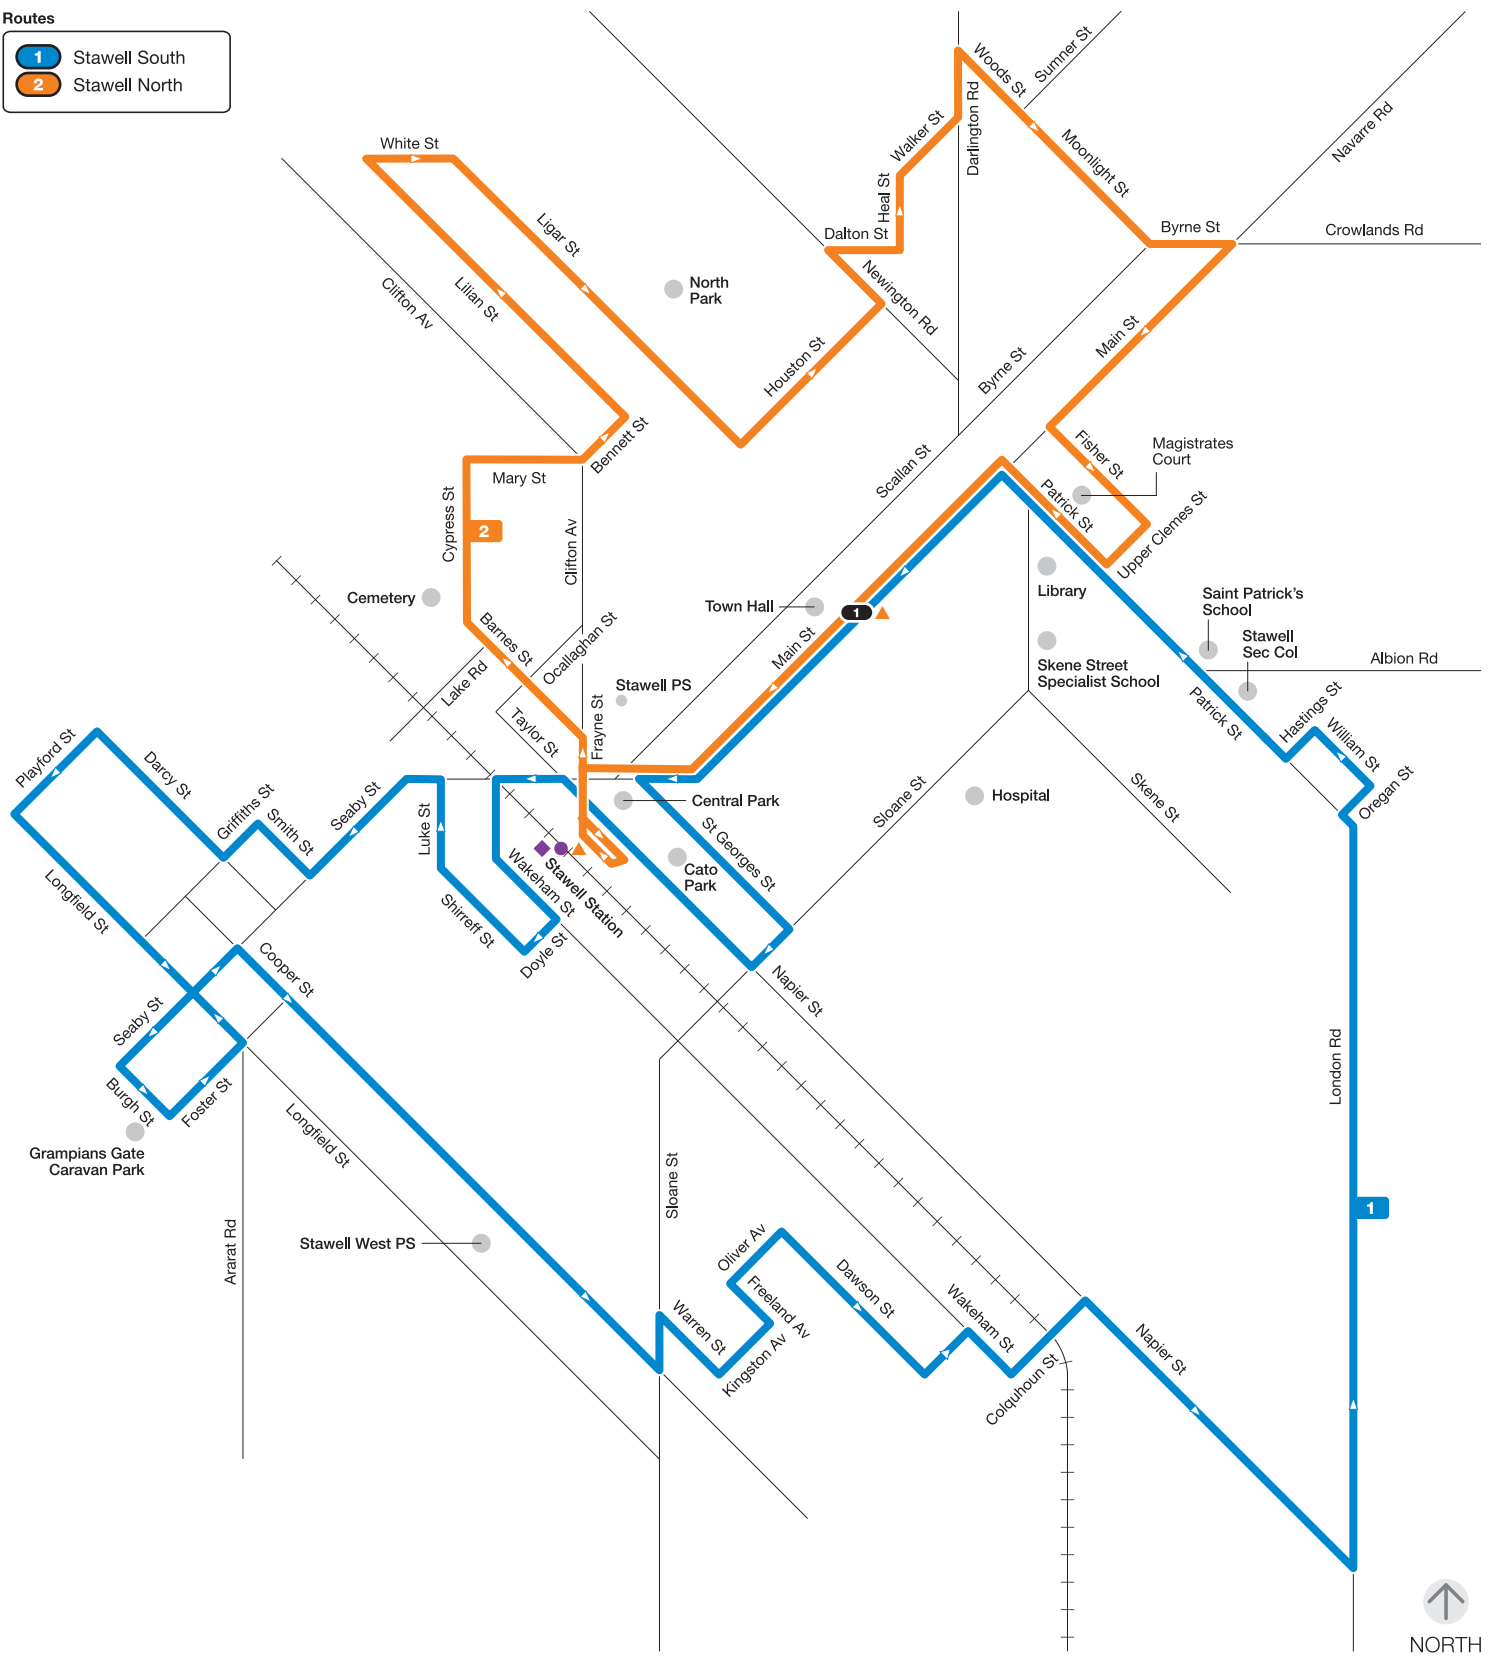

Stawell bus network

Routes

- 1 Stawell South
- 2 Stawell North

Information

Bus route
 V/Line train station
 V/Line coach stop
 Connecting bus
 Train line
 Terminus

For more information visit ptv.vic.gov.au or call 1800 800 007

MAP NOT TO SCALE
 Effective March 2020
 © Public Transport Victoria 2020