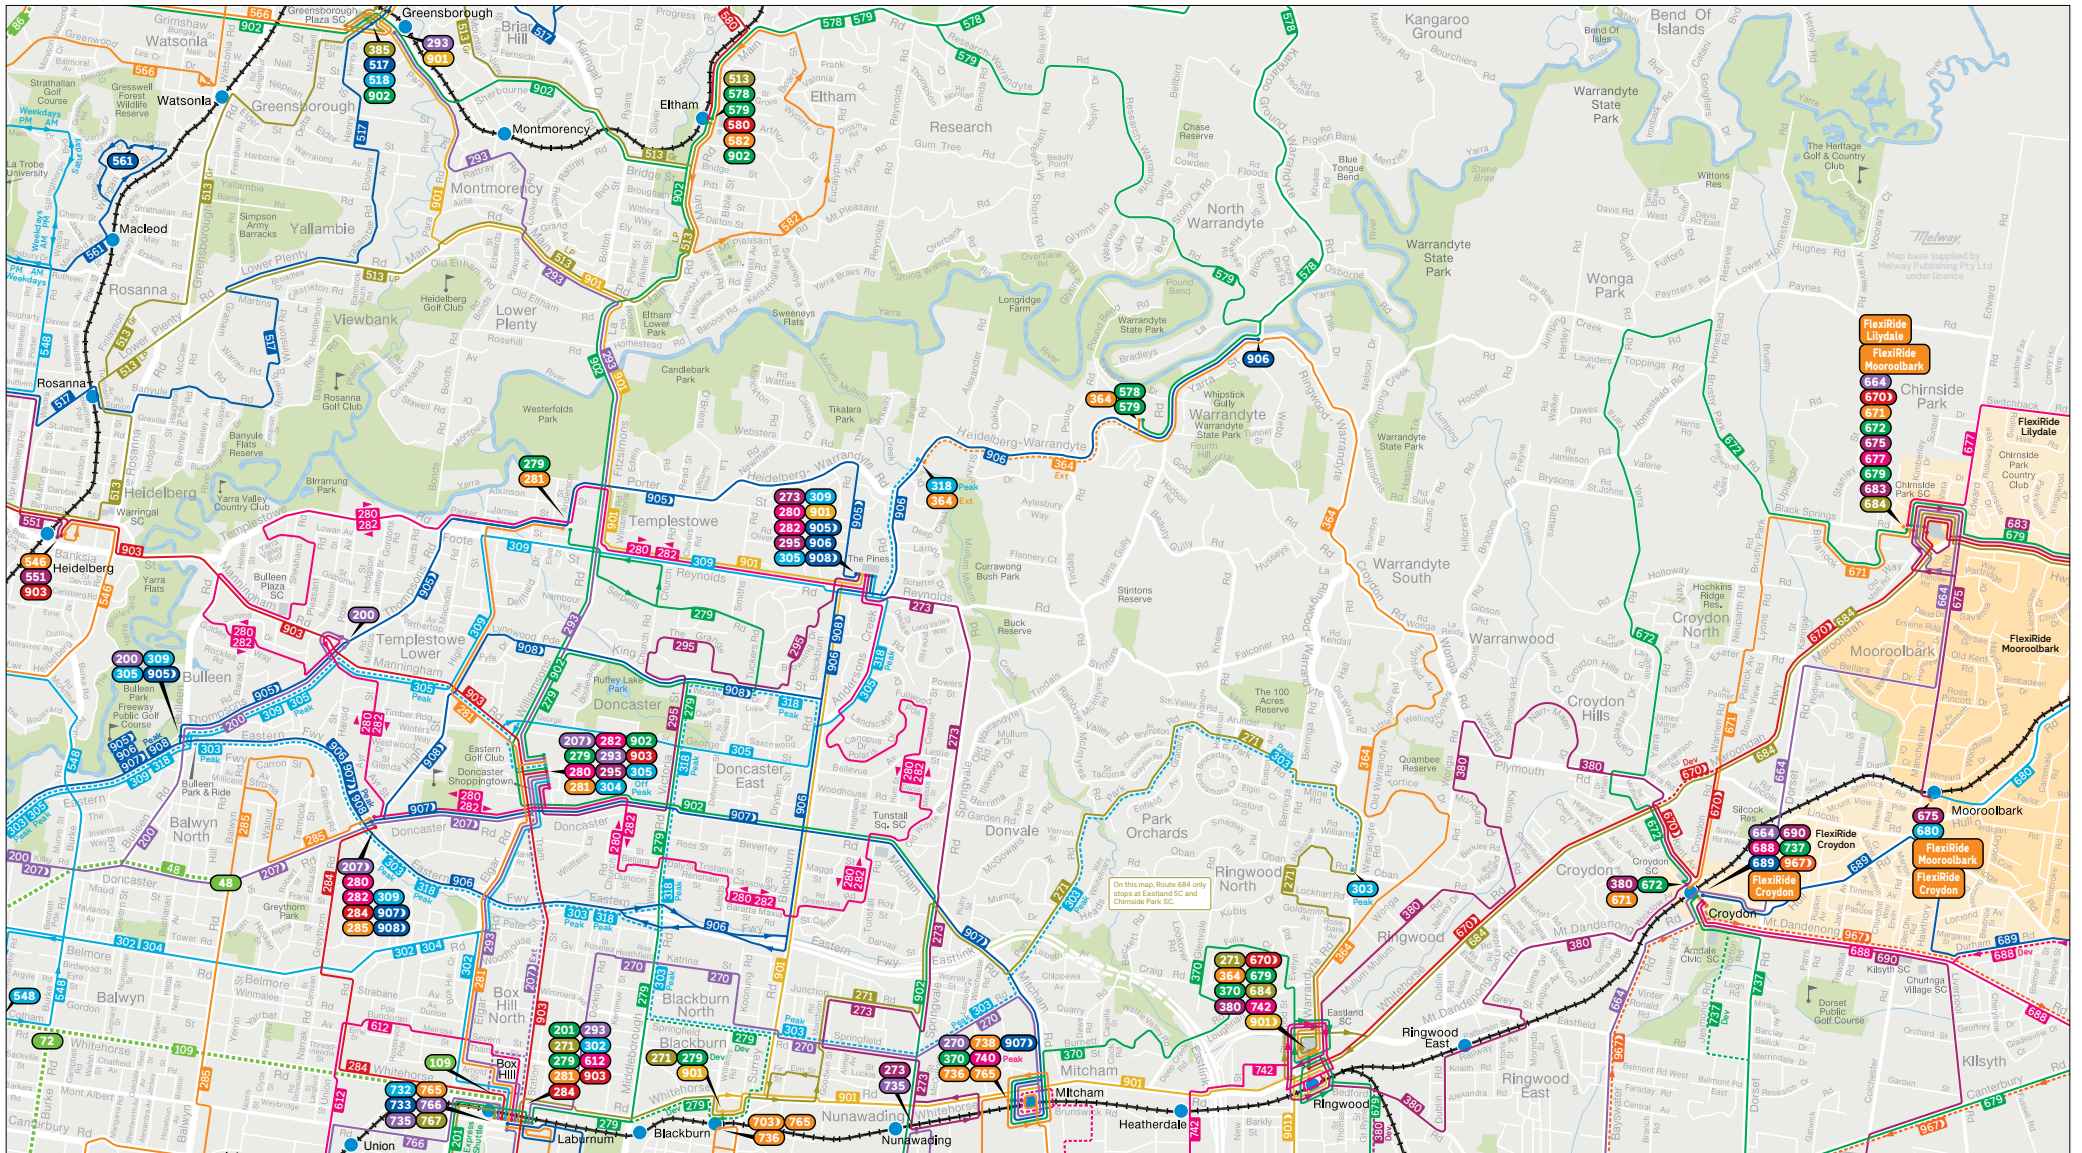

# Manningham bus network

—+—+—+ Train    
 - - - - - Tram    
 ||||| Bus    
 - - - - - Bus Deviation/Bus Extension    
 64 Tram terminus    
 600 Bus terminus    
 600 Night Bus terminus

MAP NOT TO SCALE  
Effective November 2023

DTP0434/23

For more public transport information  
visit [ptv.vic.gov.au](http://ptv.vic.gov.au), use the **PTV app** or call **1800 800 007**.

Authorised by the Department of Transport and Planning, 1 Spring Street, Melbourne