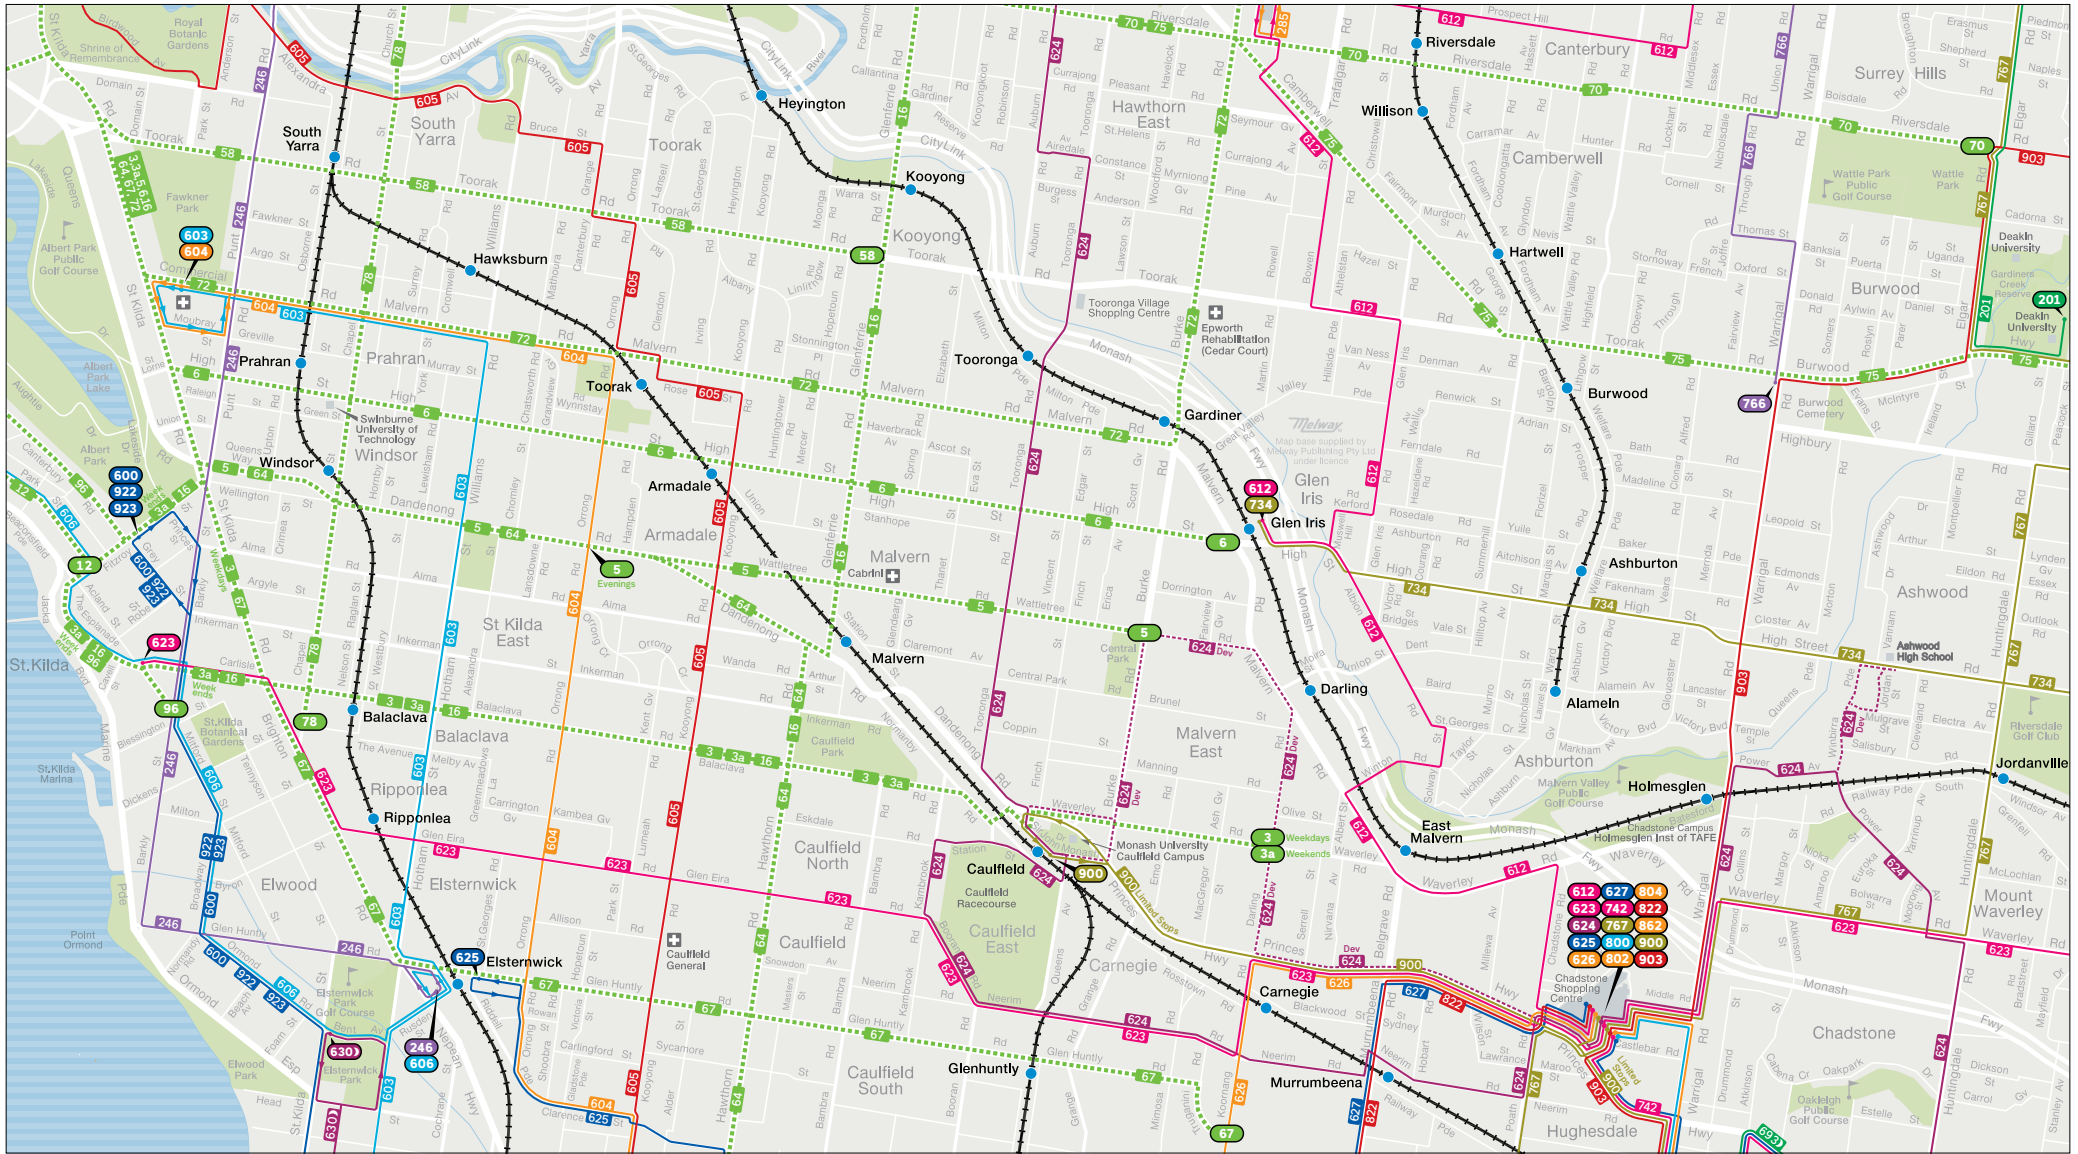

Stonnington bus network

Train
 Tram
 Bus
 Tram terminus
 Bus terminus
 Night Bus terminus

MAP NOT TO SCALE
Effective October 2023