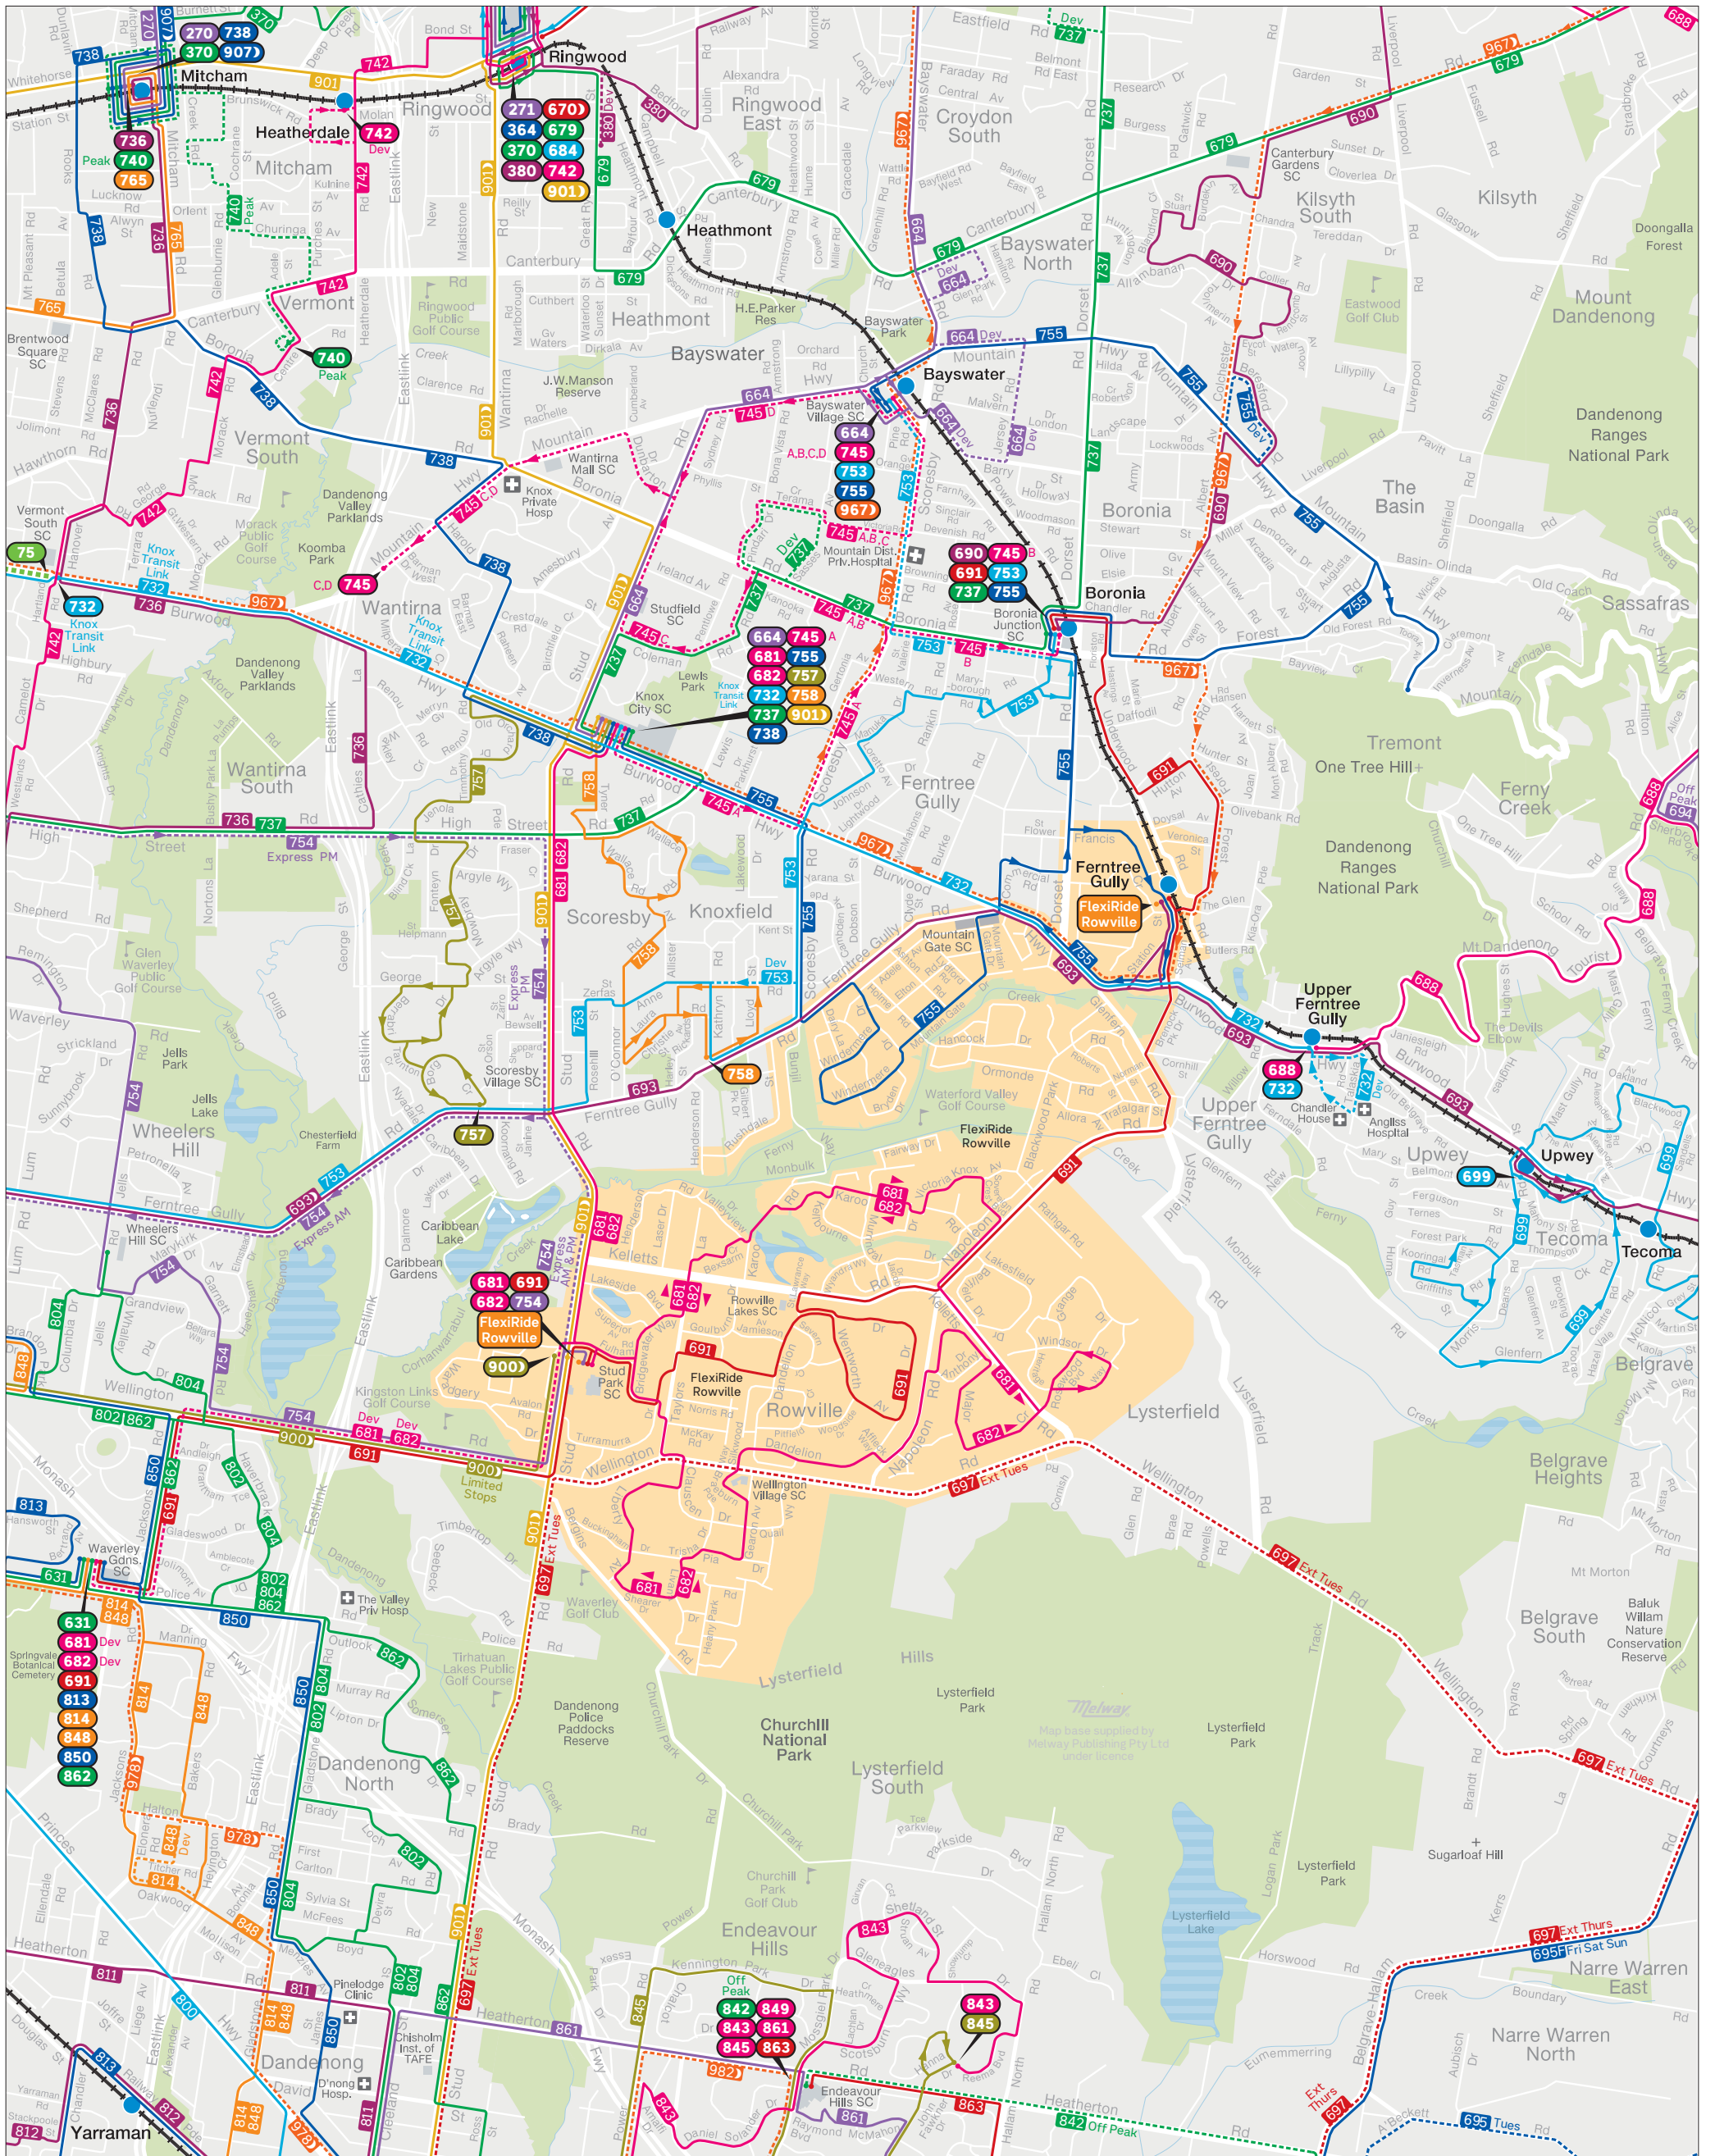

Knox bus network

— Train
 — Tram
 — Bus
 — Bus Deviation/Bus Extension
 64 Tram terminus
 600 Bus terminus
 6000 Night Bus terminus

MAP NOT TO SCALE
Effective November 2023

For more public transport information visit ptv.vic.gov.au, use the PTV app or call 1800 800 007.