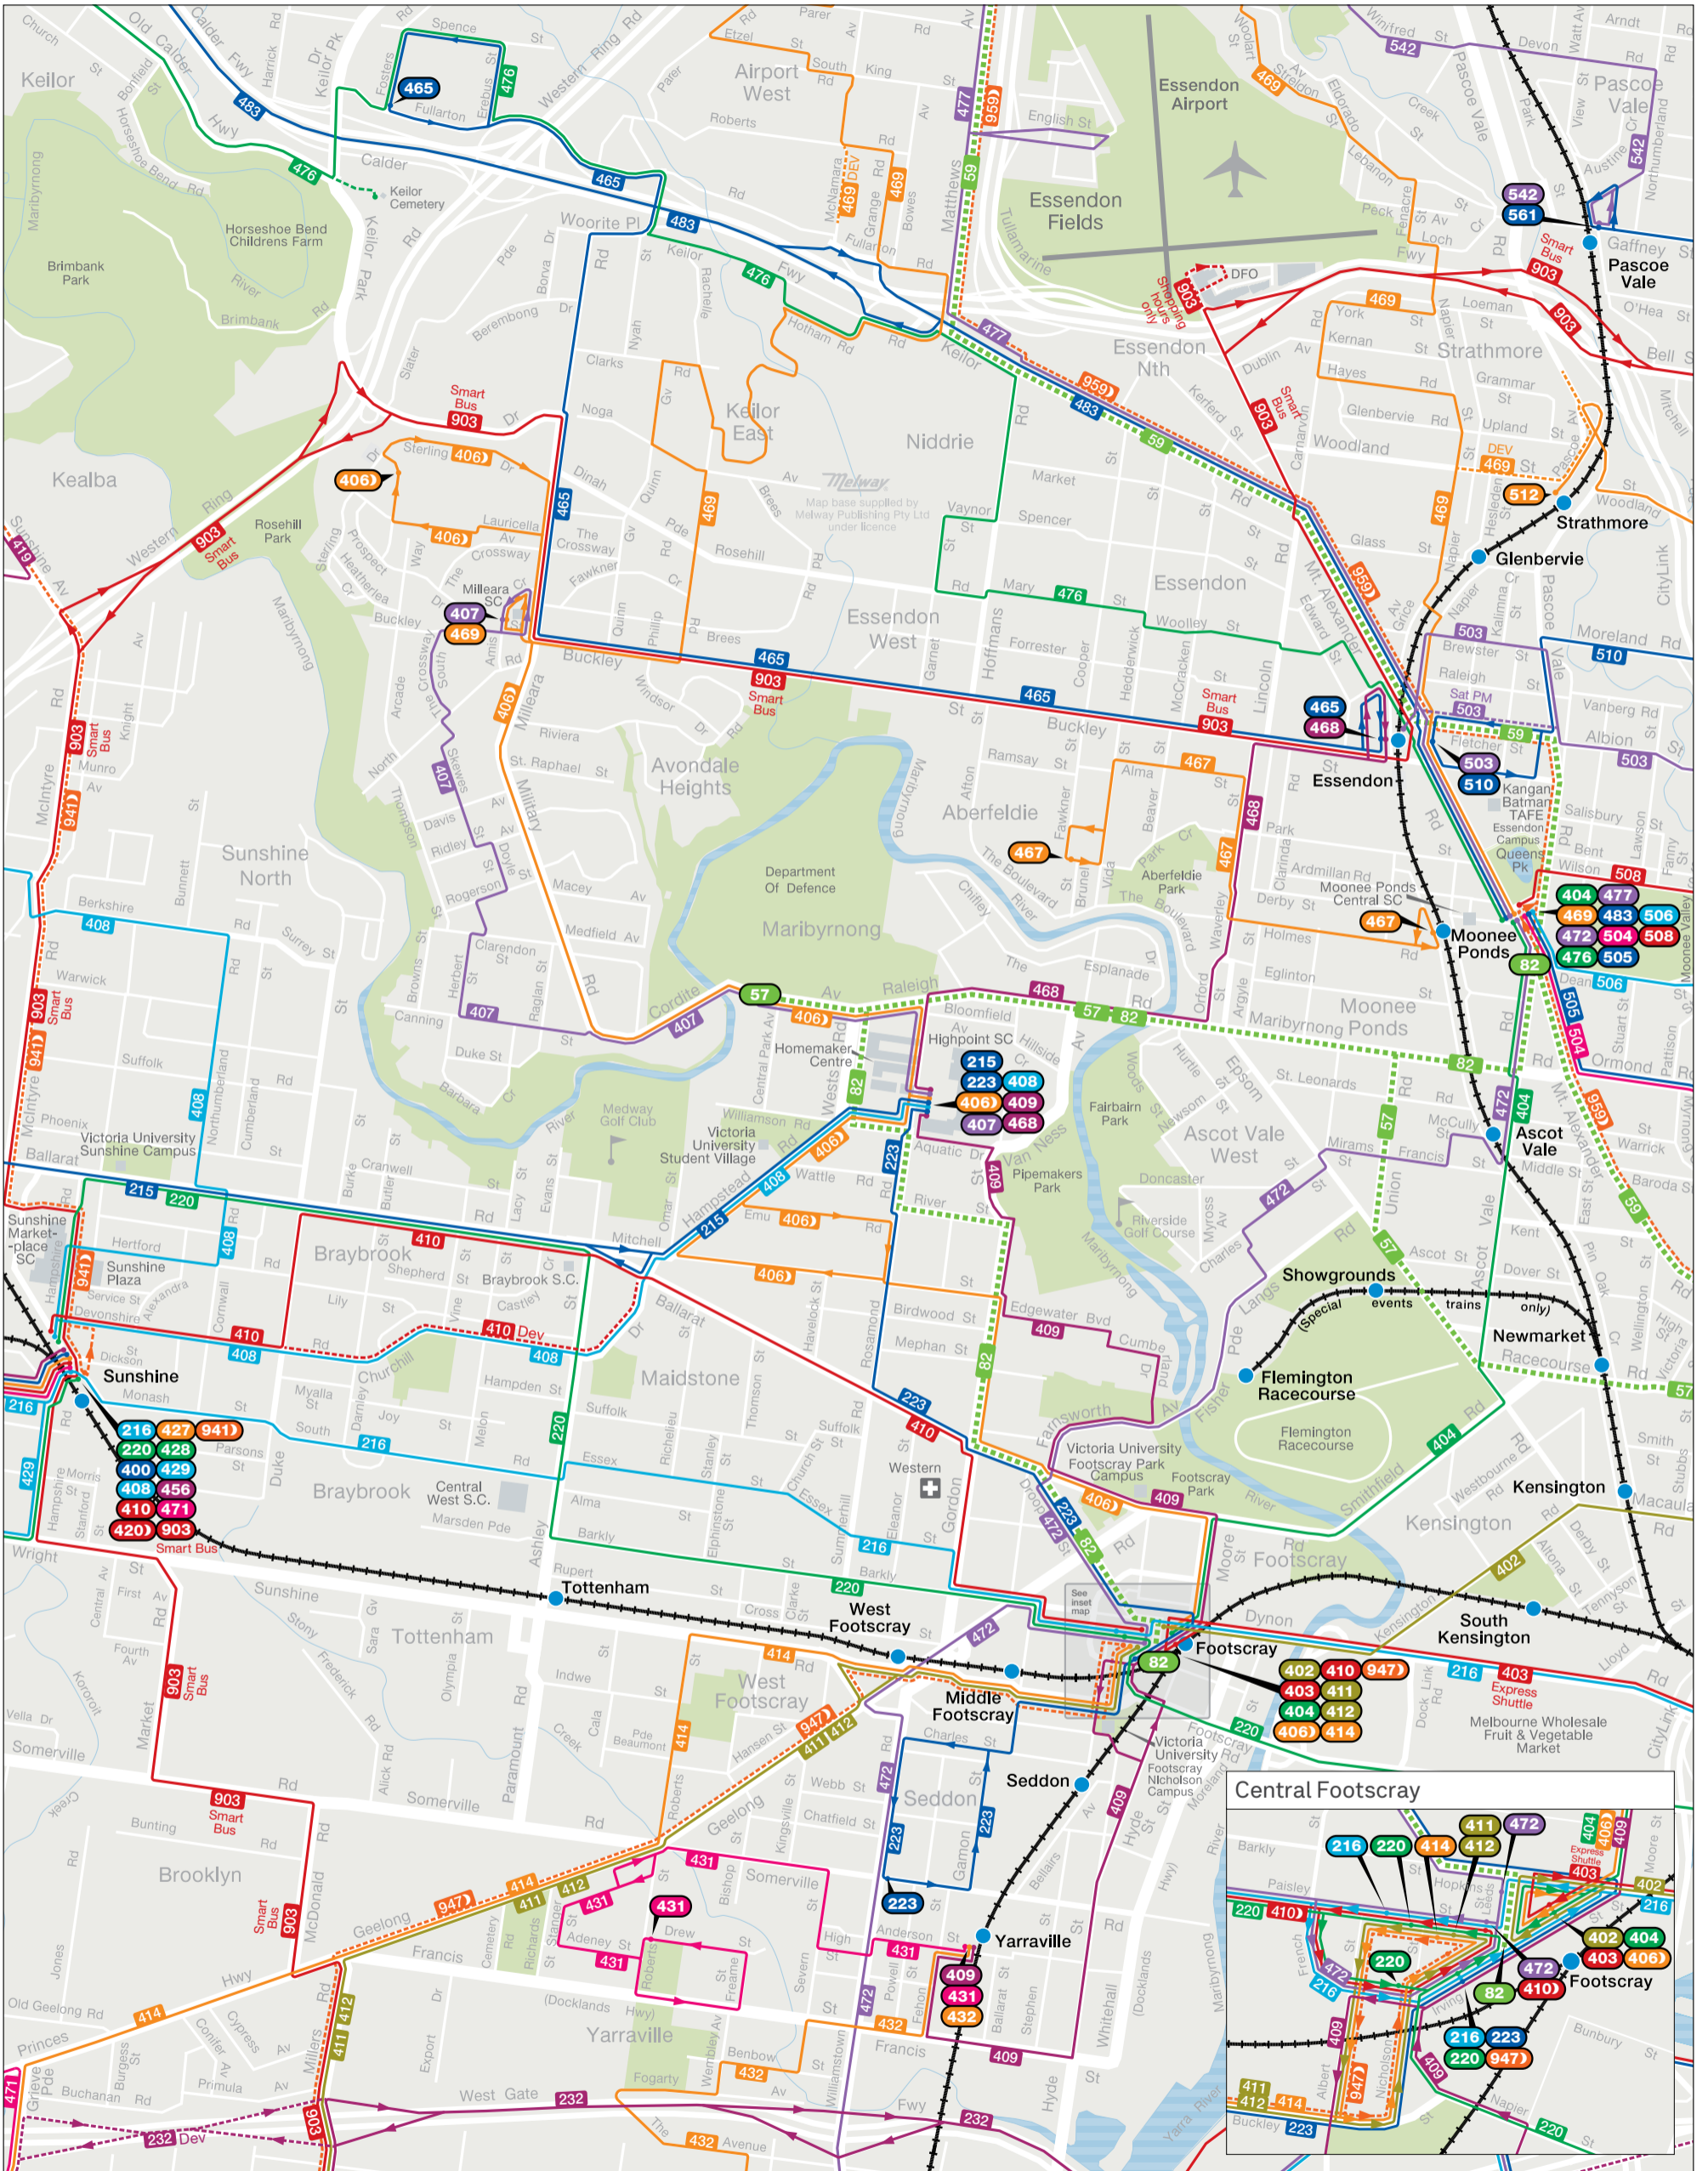

Maribyrnong bus network

—+—+—+— Train
 - - - - - Tram
 ||||| Bus
 64 Tram terminus
 600 Bus terminus
 600 Night Bus terminus

MAP NOT TO SCALE
Effective April 2022

For more public transport information visit ptv.vic.gov.au, use the **PTV app** or call **1800 800 007**.