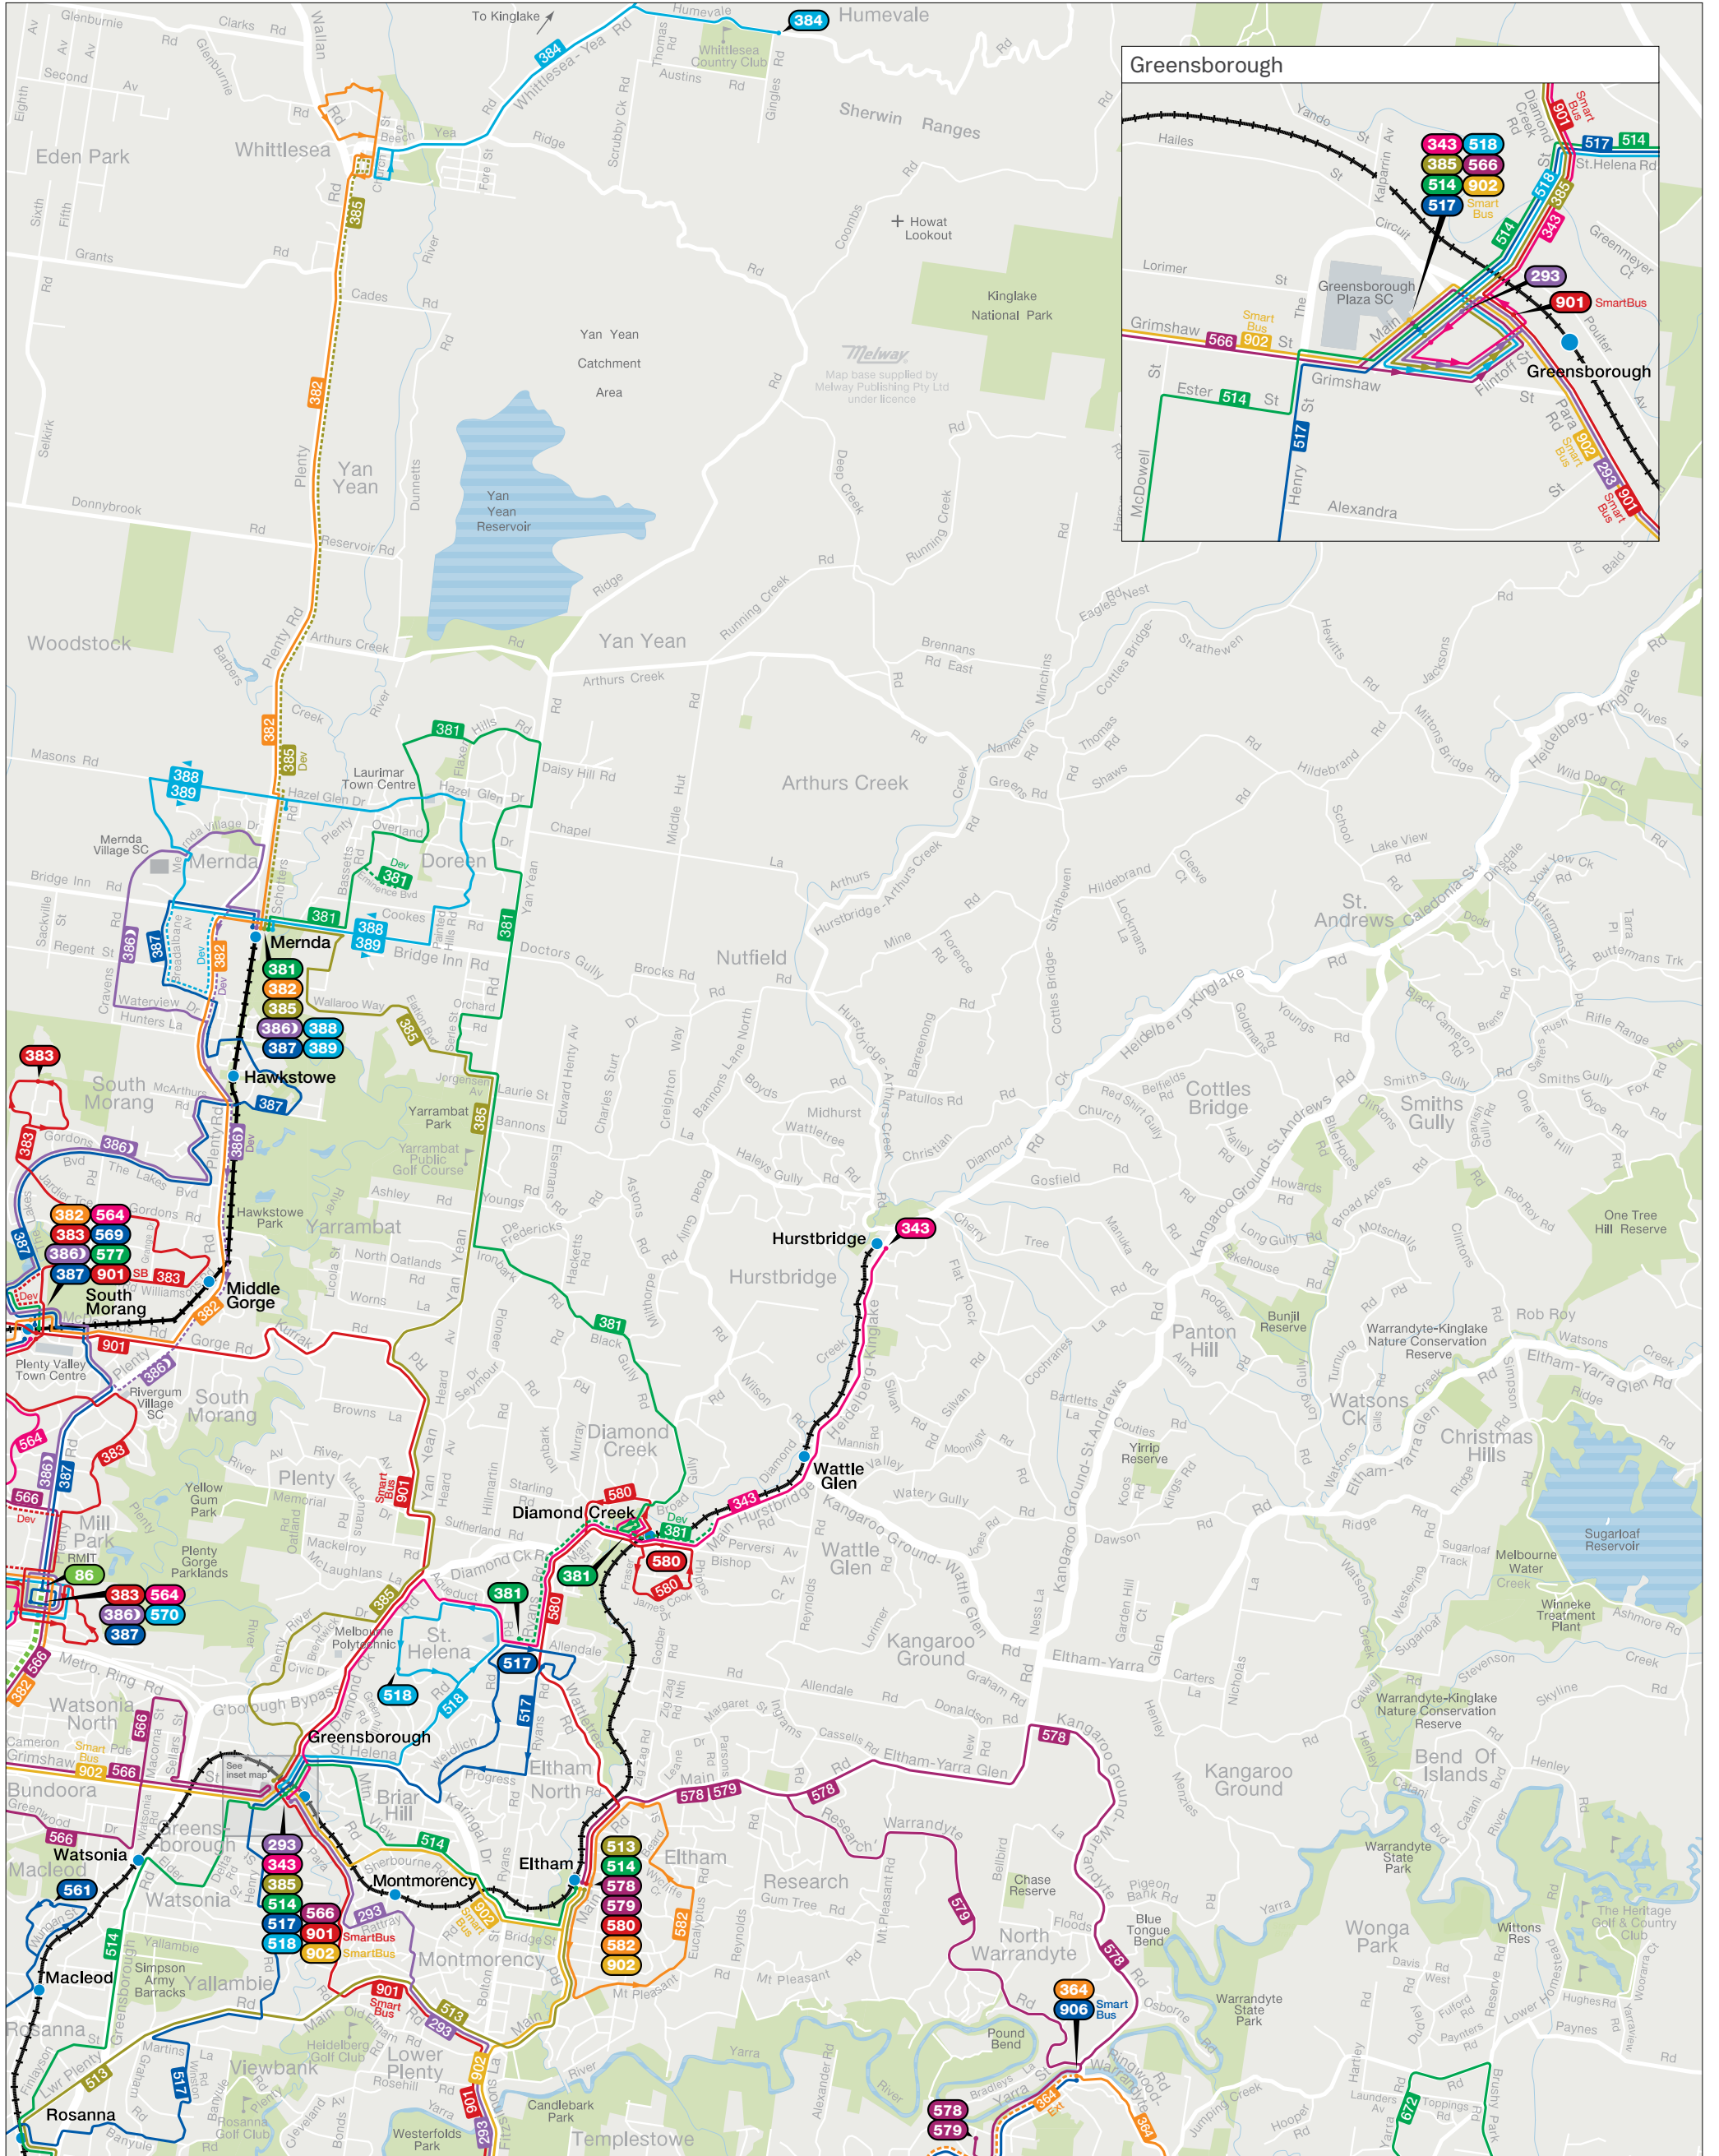

# Nillumbik bus network

— Train  
 — Tram  
 — Bus  
 64 Tram terminus  
 600 Bus terminus  
 6000 Night Bus terminus

MAP NOT TO SCALE  
Effective July 2022

Department of Transport

For more public transport information visit [ptv.vic.gov.au](http://ptv.vic.gov.au), use the PTV app or call 1800 800 007.