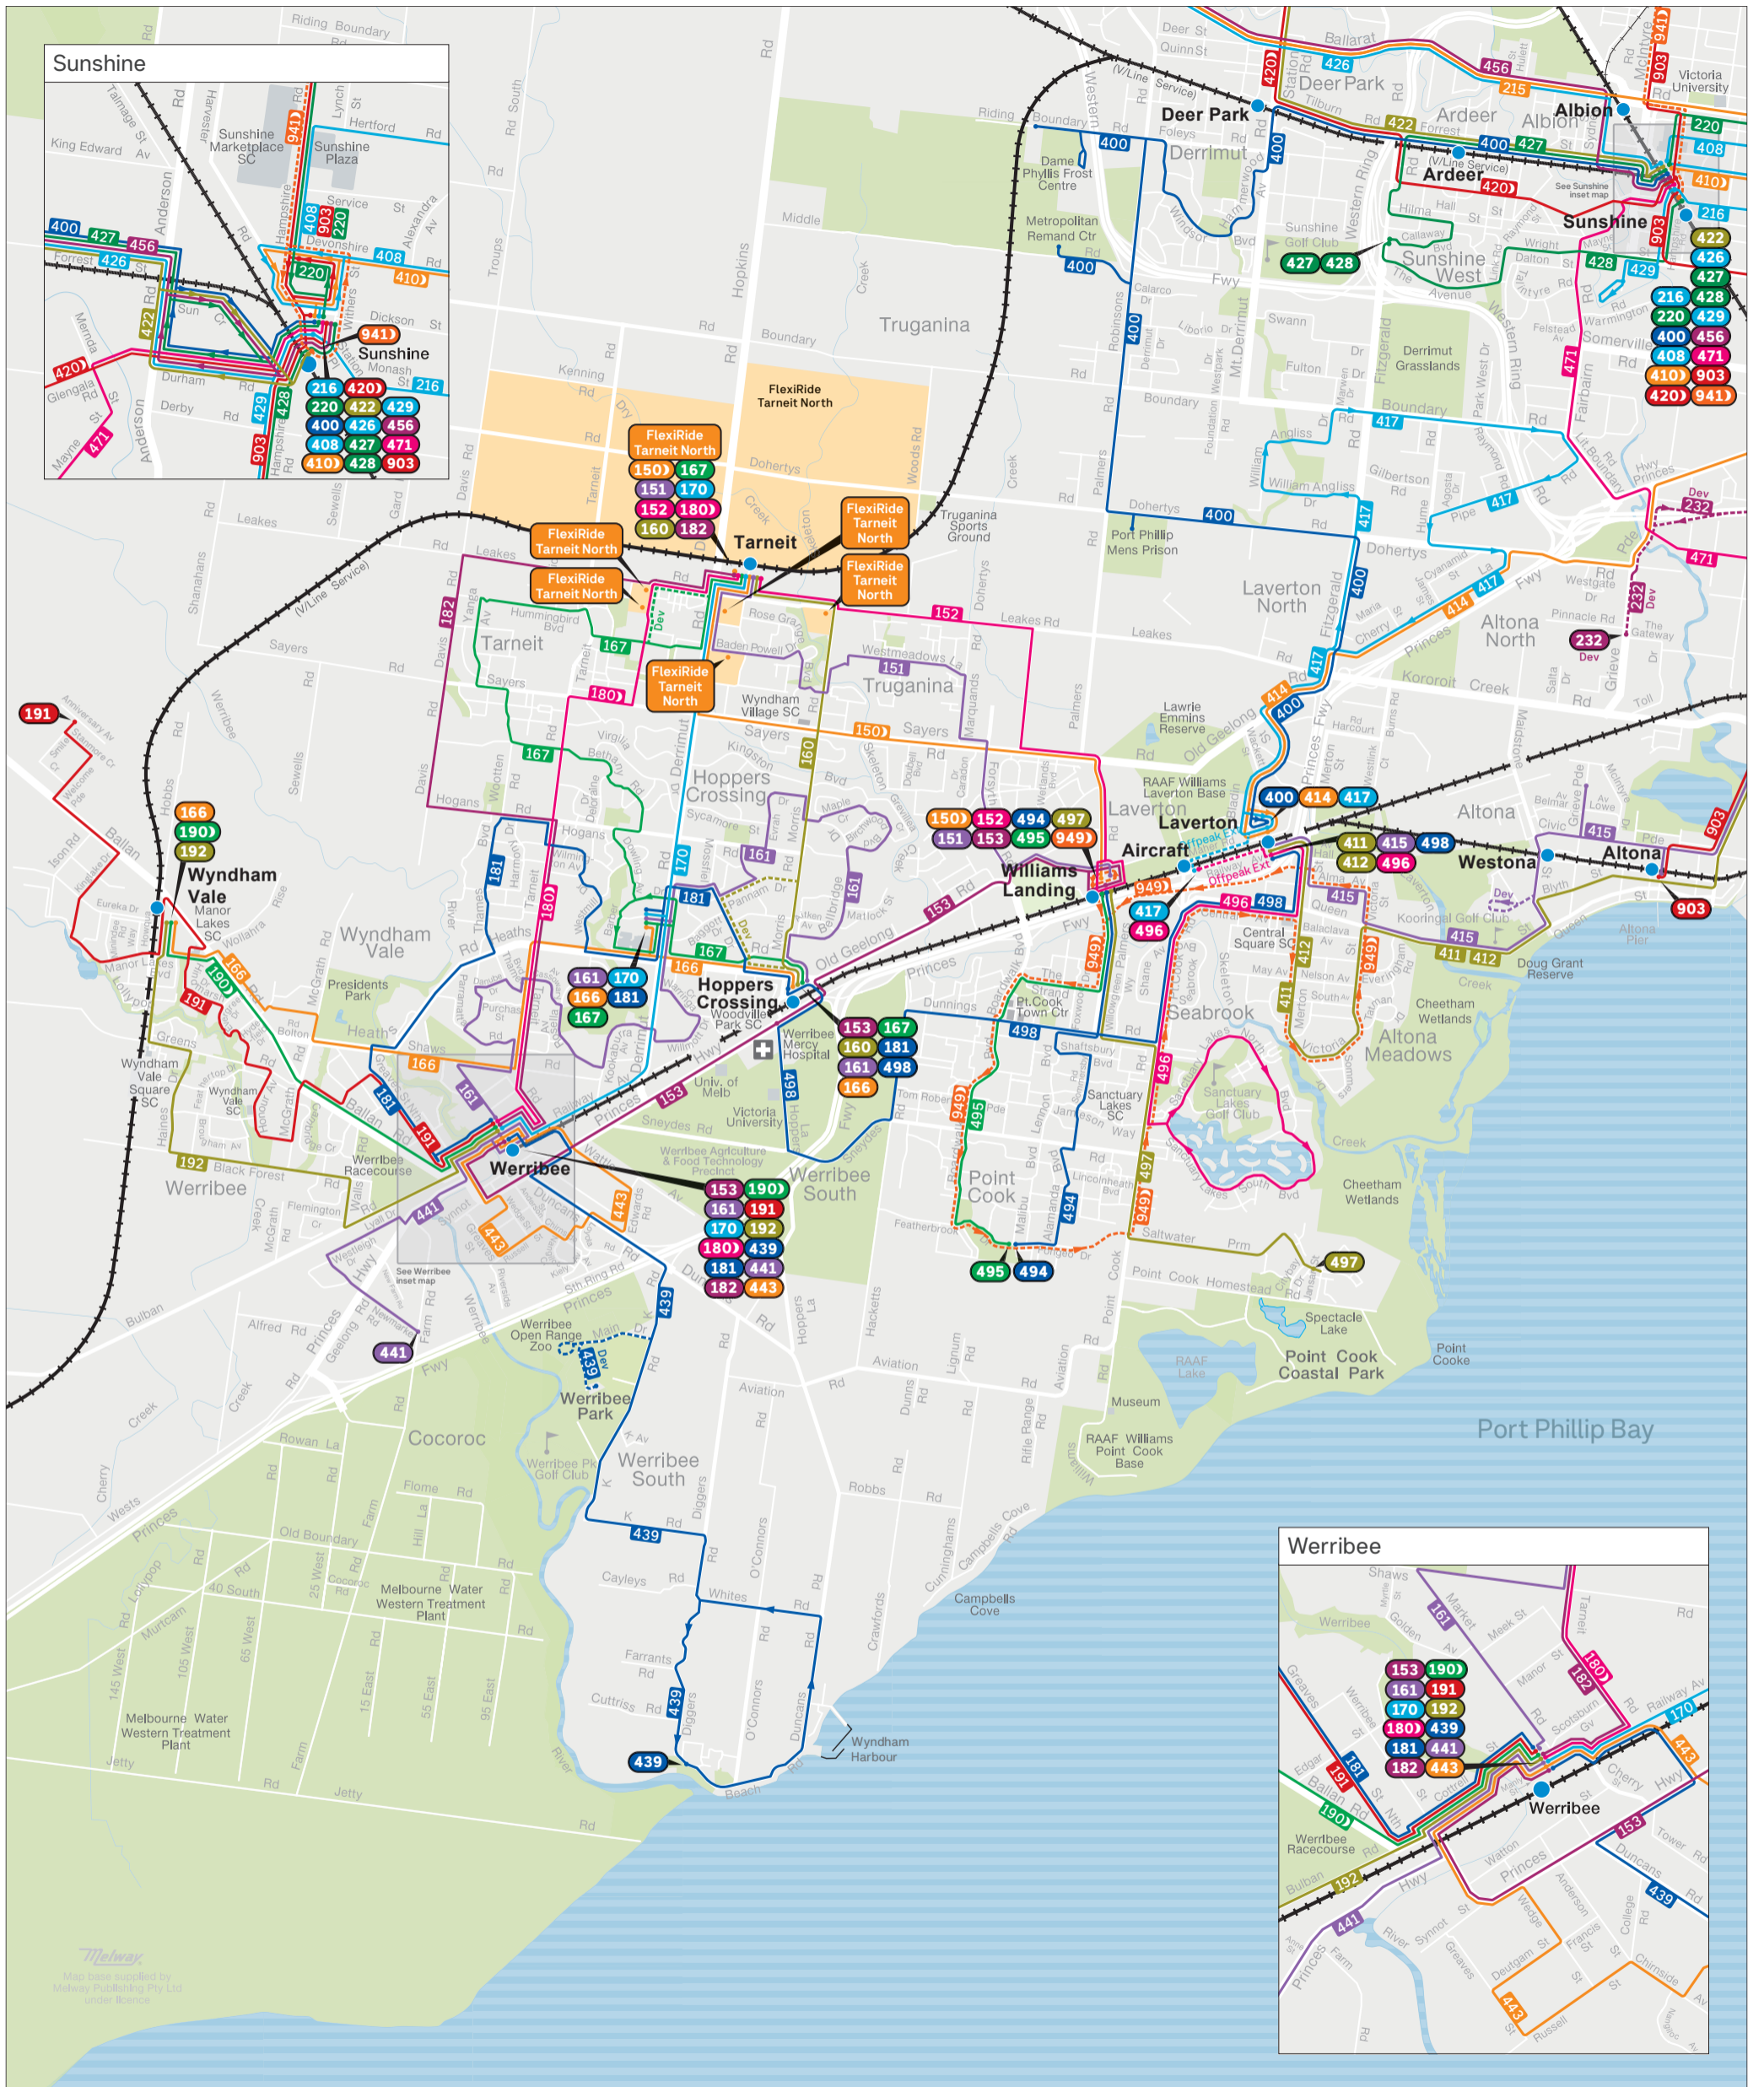

# Wyndham bus network

—+—+—+ Train  
 —●—●—● Tram  
 —|—|—| Bus  
 64 Tram terminus  
 600 Bus terminus  
 600 Night Bus terminus

MAP NOT TO SCALE  
Effective November 2023