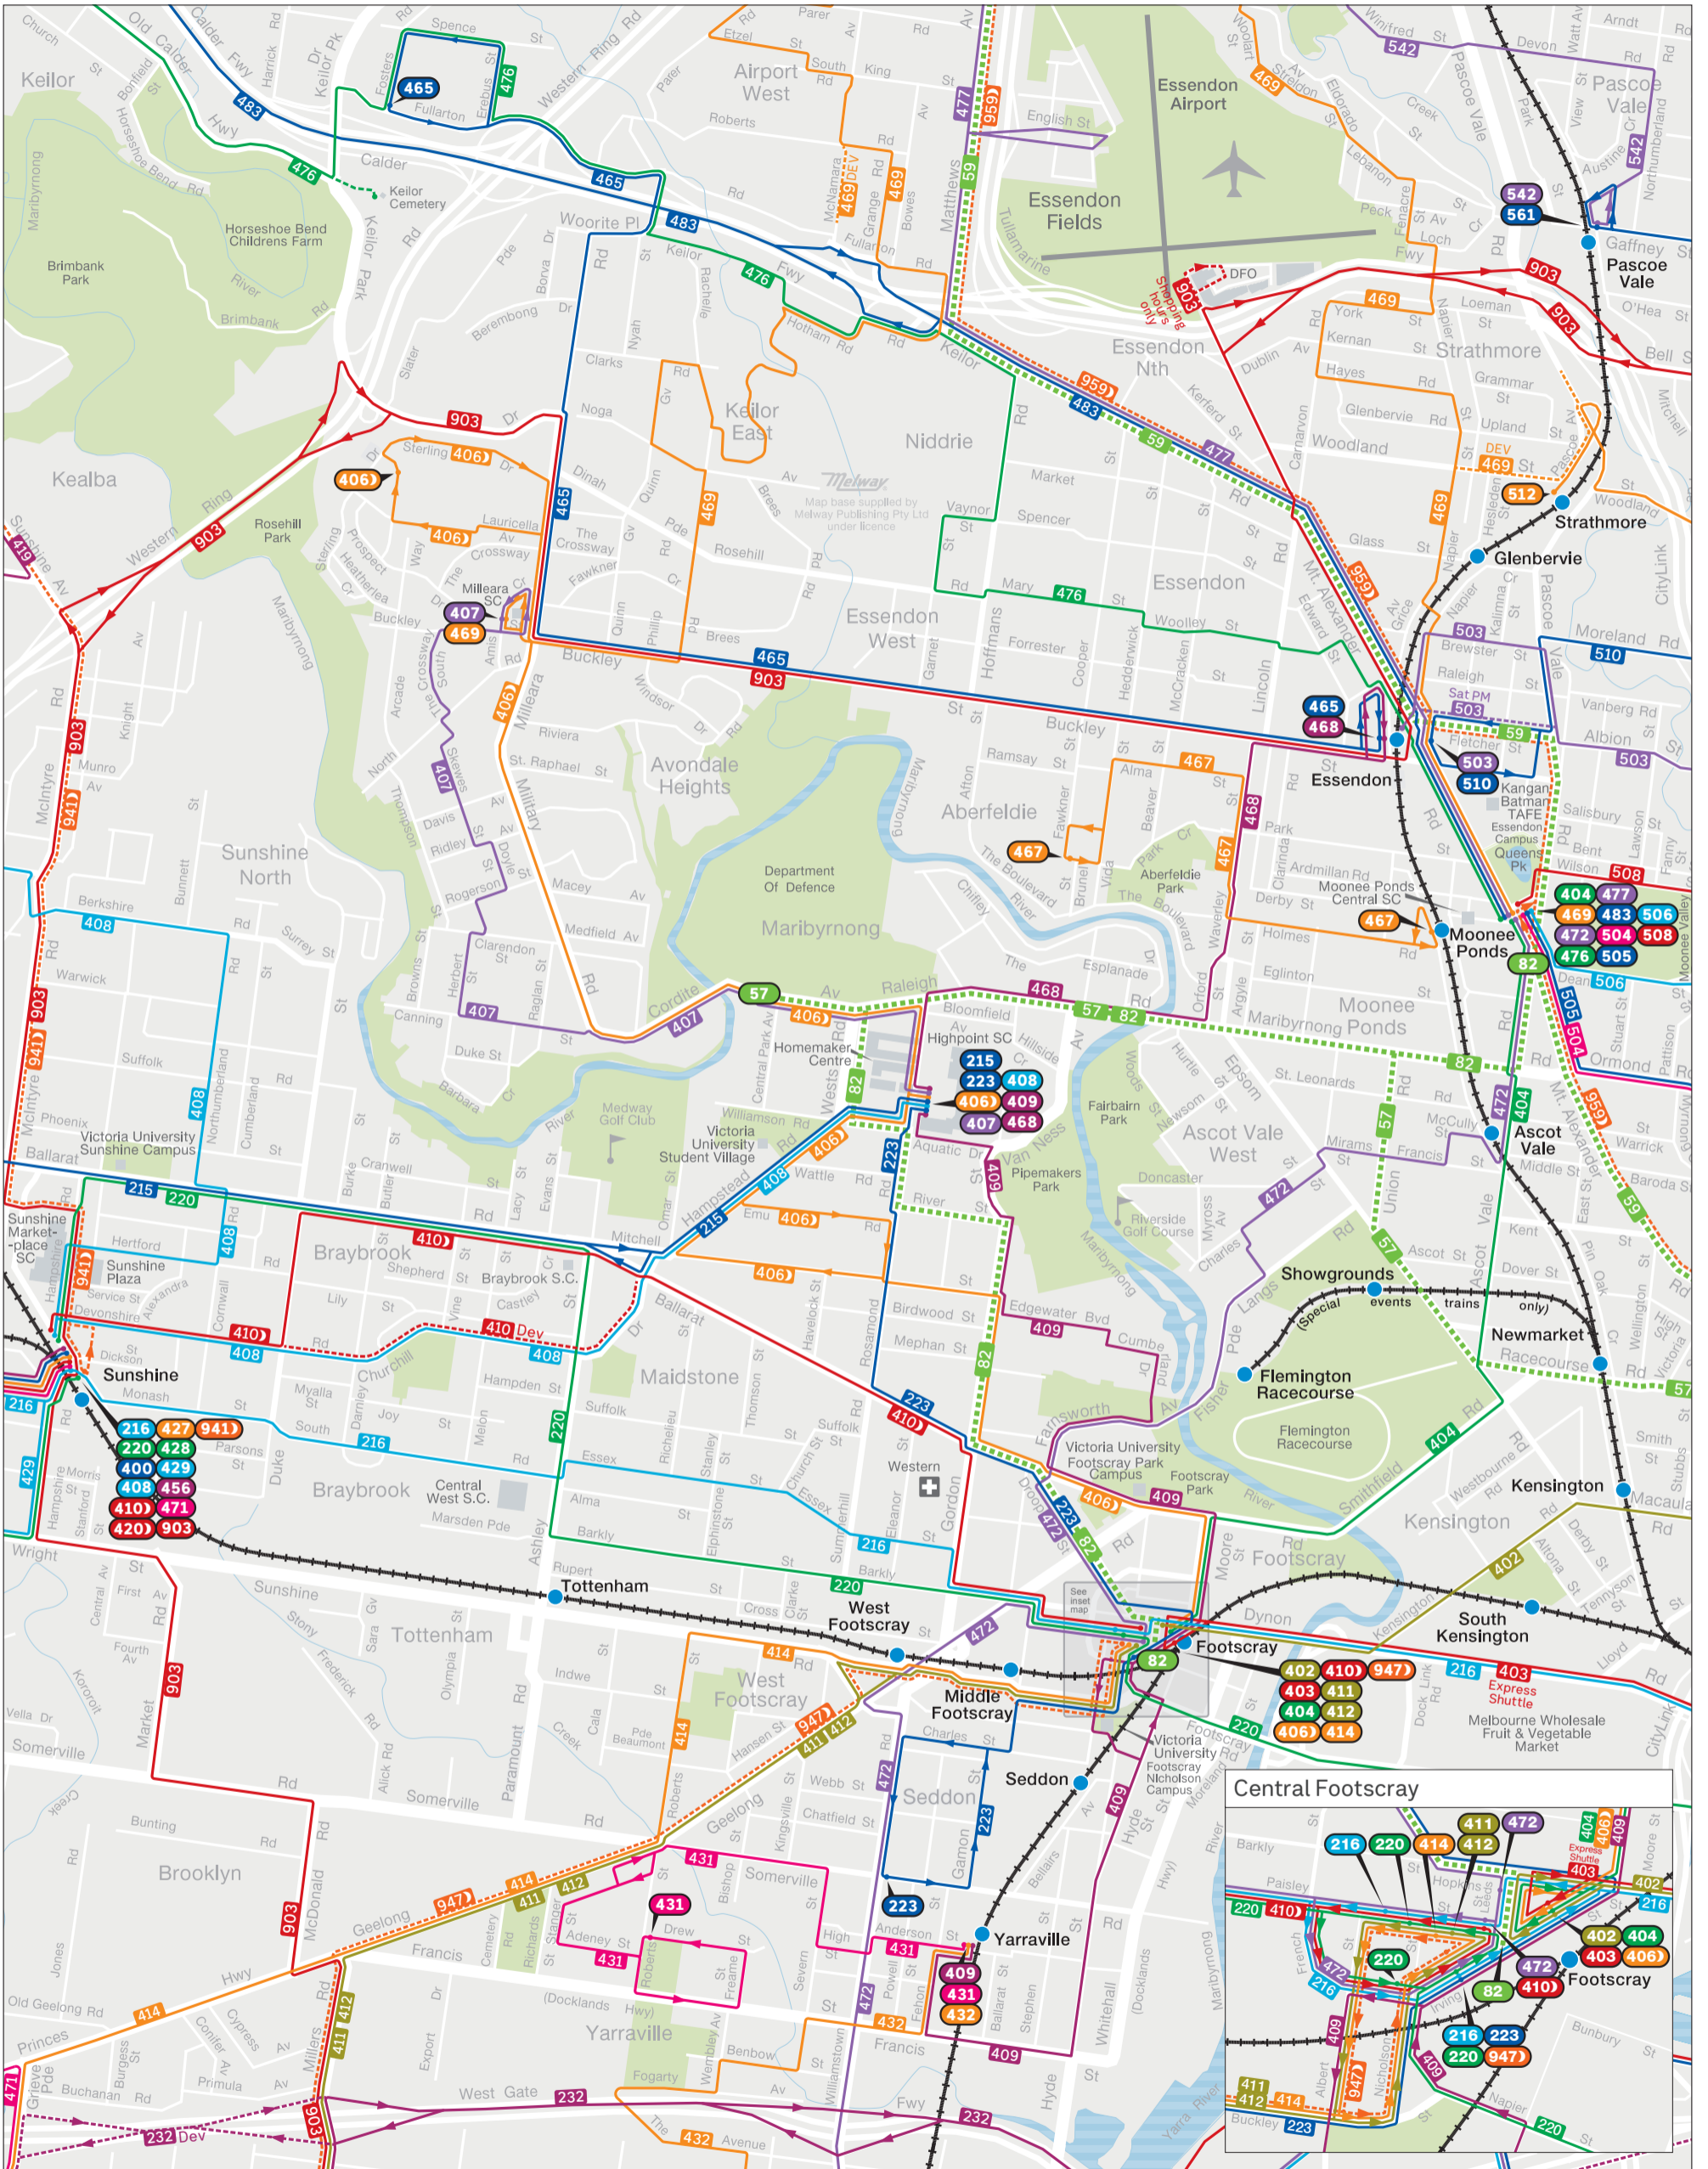

Maribyrnong bus network

—+—+—+— Train
 - - - - - Tram
 | | | | | Bus
 64 Tram terminus
 600 Bus terminus
 600 Night Bus terminus

MAP NOT TO SCALE
Effective May 2024