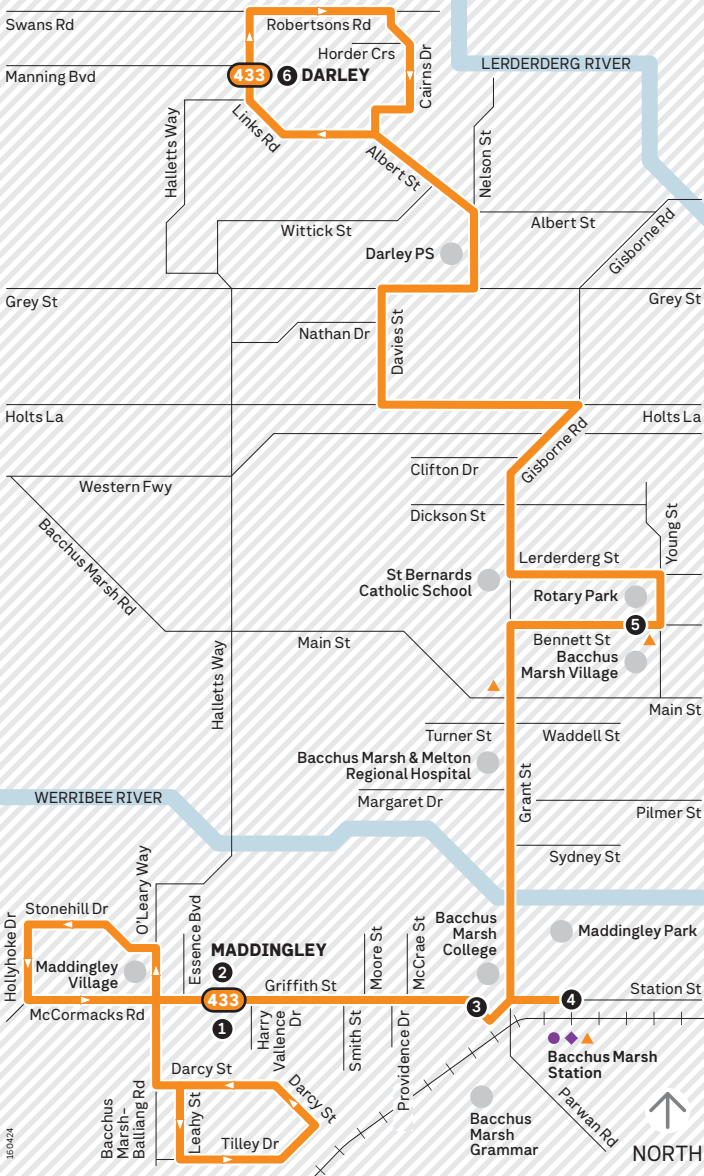

Maddingley – Darley

Route 433 via Bacchus Marsh Station

Zone 2 or 3

For more information visit ptv.vic.gov.au or call 1800 800 007

MAP NOT TO SCALE
© Public Transport Victoria 2024