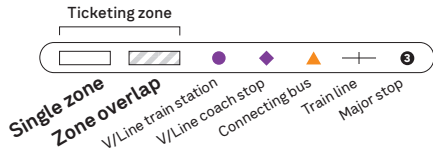

Maddingley – Darley

Route 433 via Bacchus Marsh Station

Zone 2 or 3

For more information visit ptv.vic.gov.au or call 1800 800 007

MAP NOT TO SCALE
© Public Transport Victoria 2024