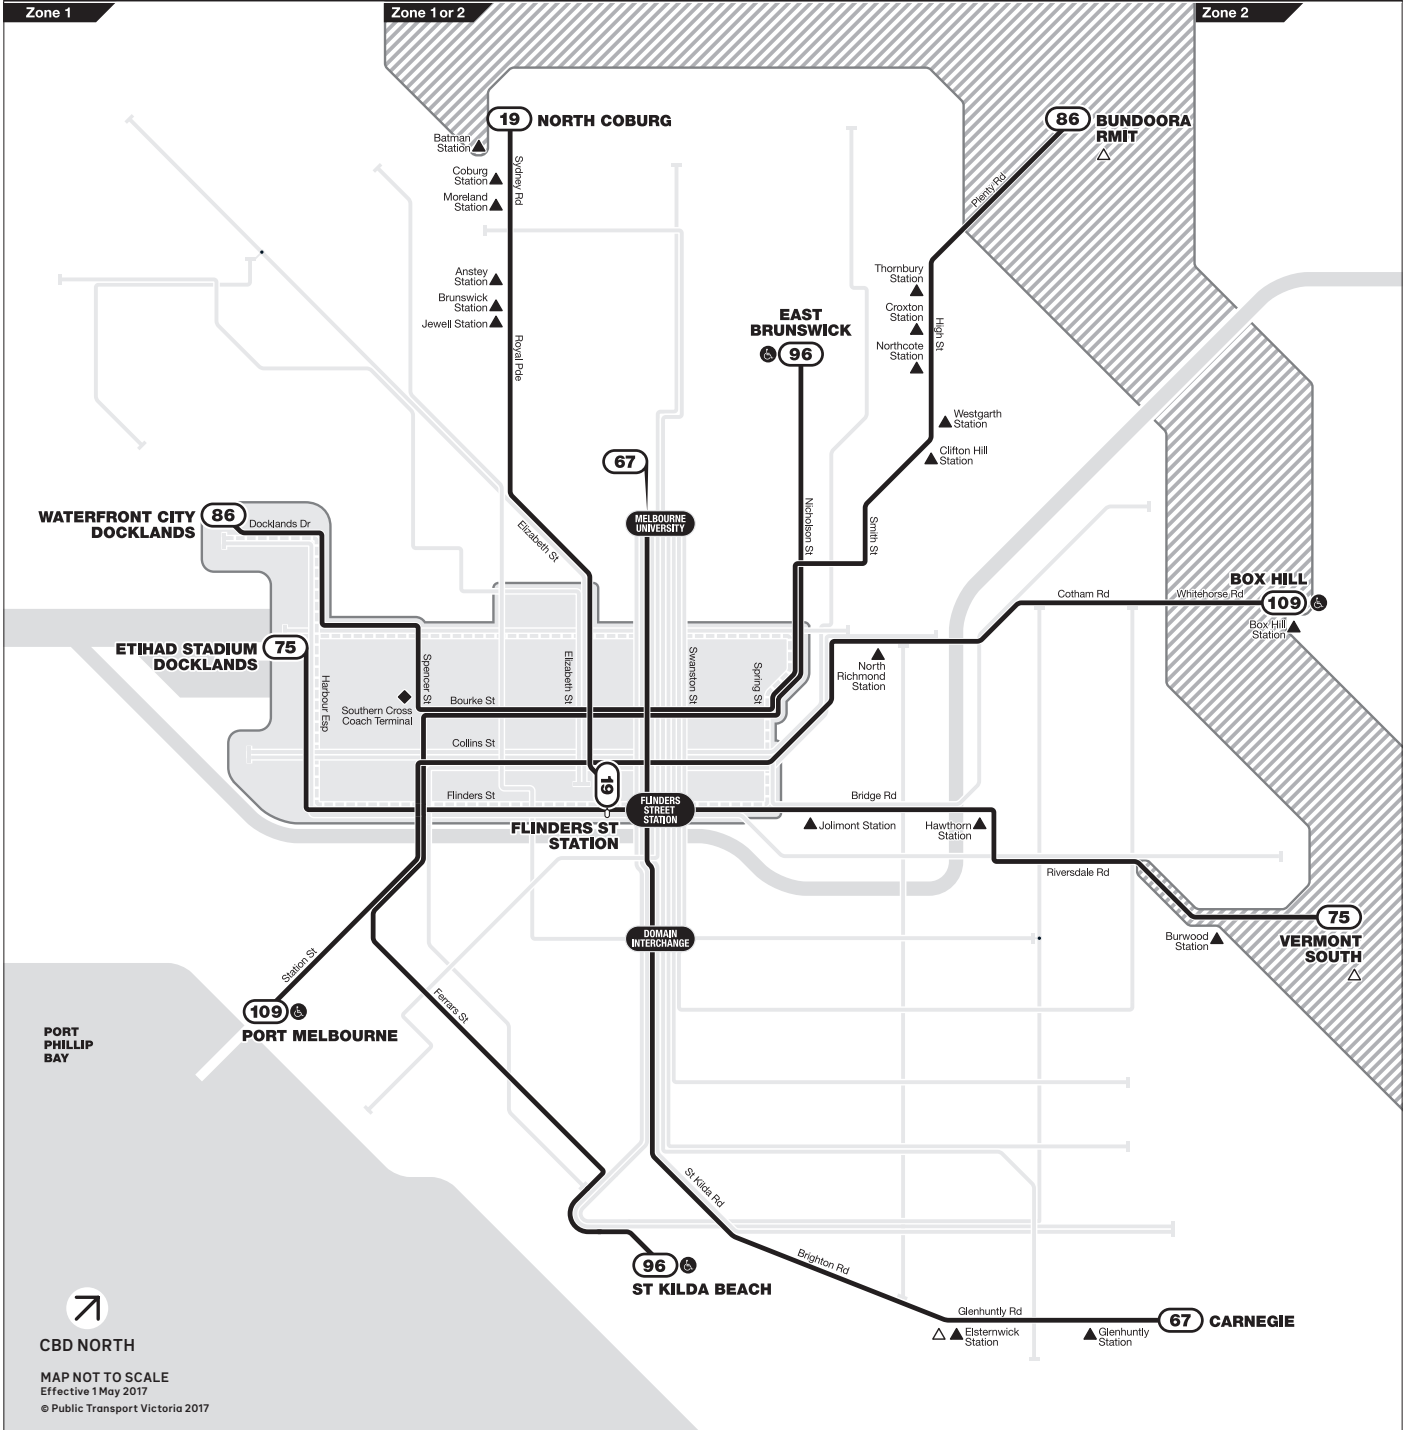

Night Tram

Melbourne weekend Night Tram network

Routes and stops that don't have Night Network services are shown in grey.