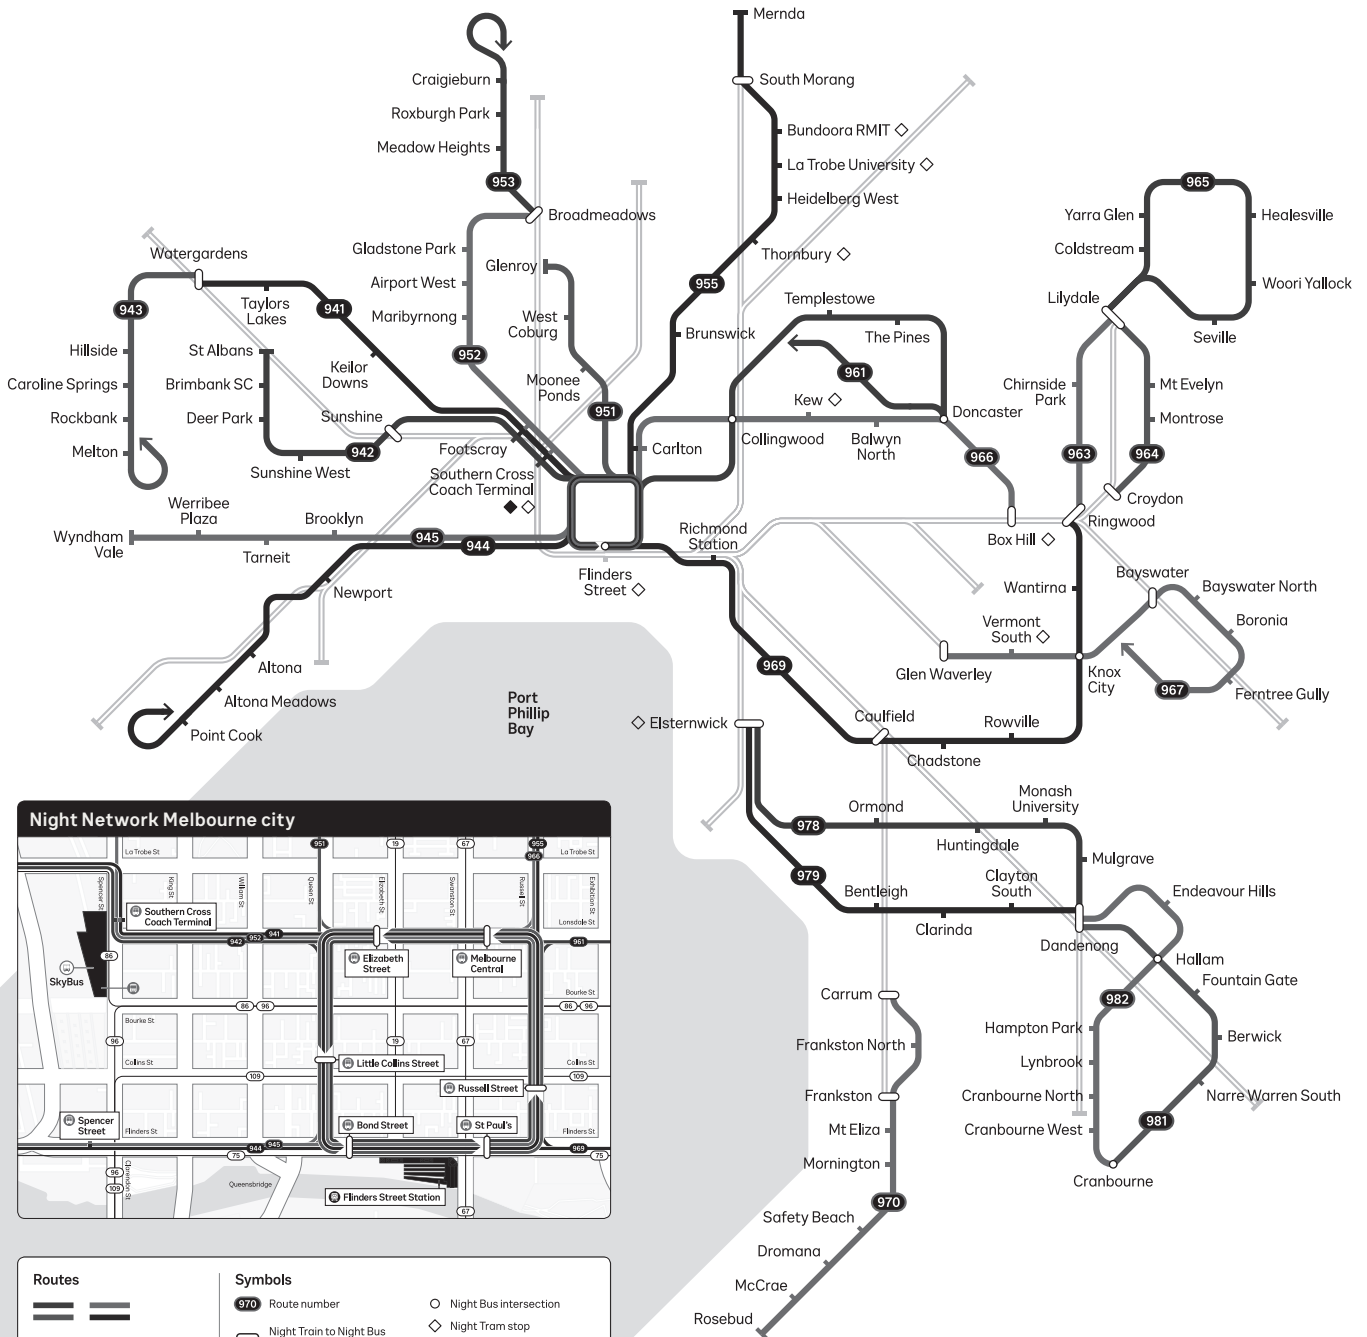

Night Bus

Melbourne weekend Night Bus network *Dysons Ventura McKenzie's*

Routes

- Thick line: Night Bus route
- Thin line: Night Train network

Symbols

- 970: Route number
- Circle with line: Night Train to Night Bus timed connection
- Diamond: Major Night Bus stop
- Circle with 'X': Night Bus city interchange
- Circle with diamond: Night Bus intersection
- Diamond with line: Night Tram stop
- Diamond with square: Night Coach stop

Effective from 1 January 2016.
Not to scale, not all stops shown.
© Public Transport Victoria 2016

Night Bus City Loop operates in an anti-clockwise direction.

Routes and stops that don't have Night Network services aren't shown.