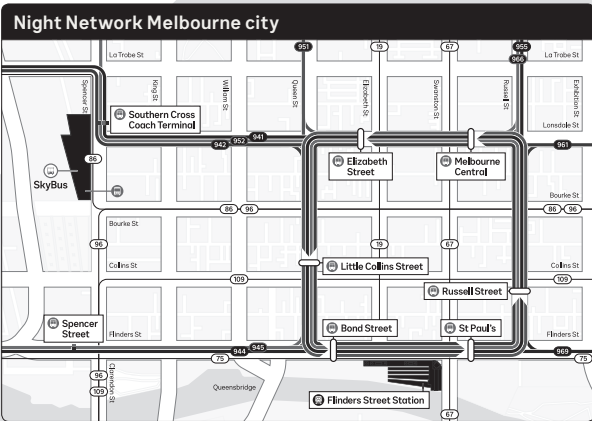

Night Bus

Melbourne weekend Night Bus network *Dysons Ventura McKenzie's*

Routes

- Thick line: Night Bus route
- Thin line: Night Train network

Symbols

- 970: Route number
- Circle with line: Night Train to Night Bus timed connection
- Diamond: Major Night Bus stop
- Circle with 'X': Night Bus city interchange
- Circle with diamond: Night Bus intersection
- Diamond with line: Night Tram stop
- Diamond with square: Night Coach stop

Effective from 1 January 2016.
Not to scale, not all stops shown.
© Public Transport Victoria 2016

Night Bus City Loop operates in an anti-clockwise direction.

Routes and stops that don't have Night Network services aren't shown.