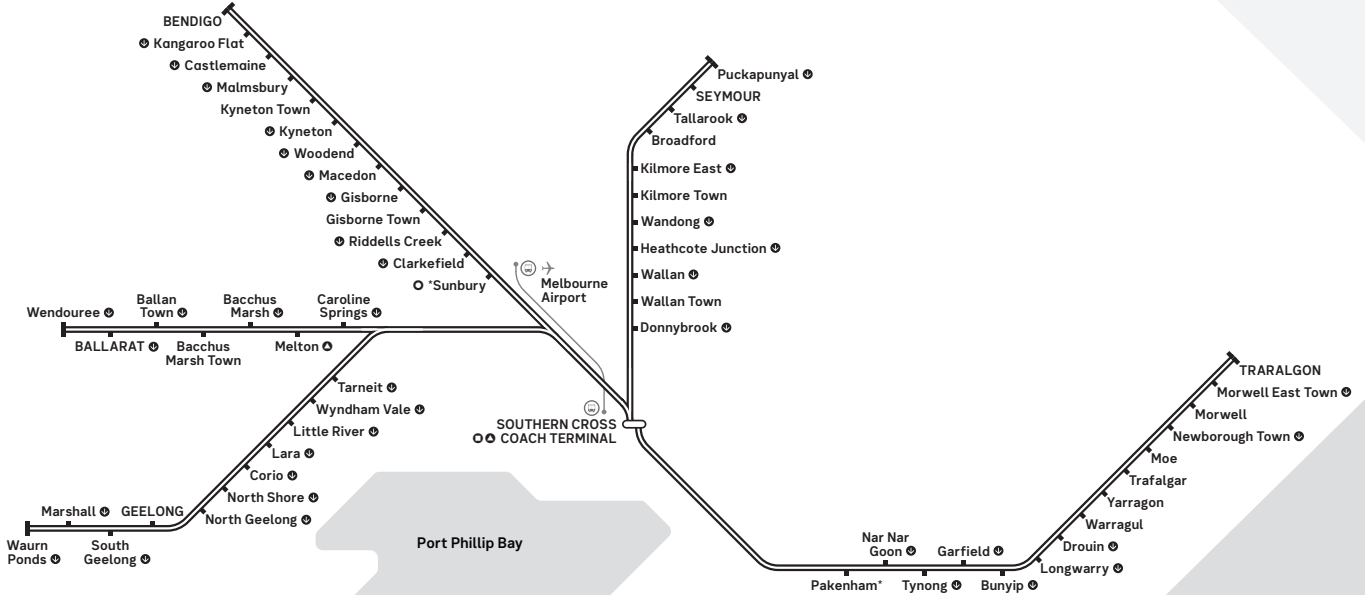

Night Coach

Regional weekend Night Coach network

<p>Lines and routes</p> <ul style="list-style-type: none"> Night Coach Night Bus <p>Effective from November 2017. Not to scale, not all stops shown. © Public Transport Victoria 2017</p>	<p>Symbols</p> <ul style="list-style-type: none"> SkyBus services operate directly between Melbourne Airport and Southern Cross Coach Terminal Interchange Night Coach stop Night Bus city interchange Drop-off only on request Night Train station Night Tram stop Night Bus stop <p>* Pick-up only at Pakenham & Sunbury</p>
------------------------------------------------------------------------------------------------------------------------------------------------------------------------------------------------------------------------------------	---------------------------------------------------------------------------------------------------------------------------------------------------------------------------------------------------------------------------------------------------------------------------------------------------------------------------------------------------------------------------------------------------------------------------------