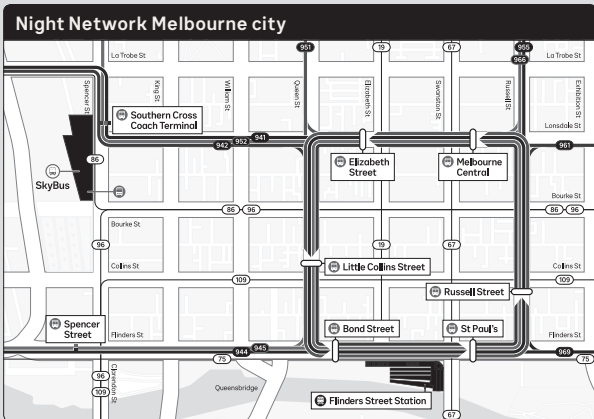

Night Coach

Regional weekend Night Coach network

<p>Lines and routes</p> <ul style="list-style-type: none"> Night Coach Night Bus <p>Effective from November 2017. Not to scale, not all stops shown. © Public Transport Victoria 2017</p>	<p>Symbols</p> <ul style="list-style-type: none"> SkyBus services operate directly between Melbourne Airport and Southern Cross Coach Terminal Interchange Night Coach stop Night Bus city interchange Drop-off only on request Night Train station Night Tram stop Night Bus stop <p>* Pick-up only at Pakenham & Sunbury</p>
------------------------------------------------------------------------------------------------------------------------------------------------------------------------------------------------------------------------------------	---------------------------------------------------------------------------------------------------------------------------------------------------------------------------------------------------------------------------------------------------------------------------------------------------------------------------------------------------------------------------------------------------------------------------------