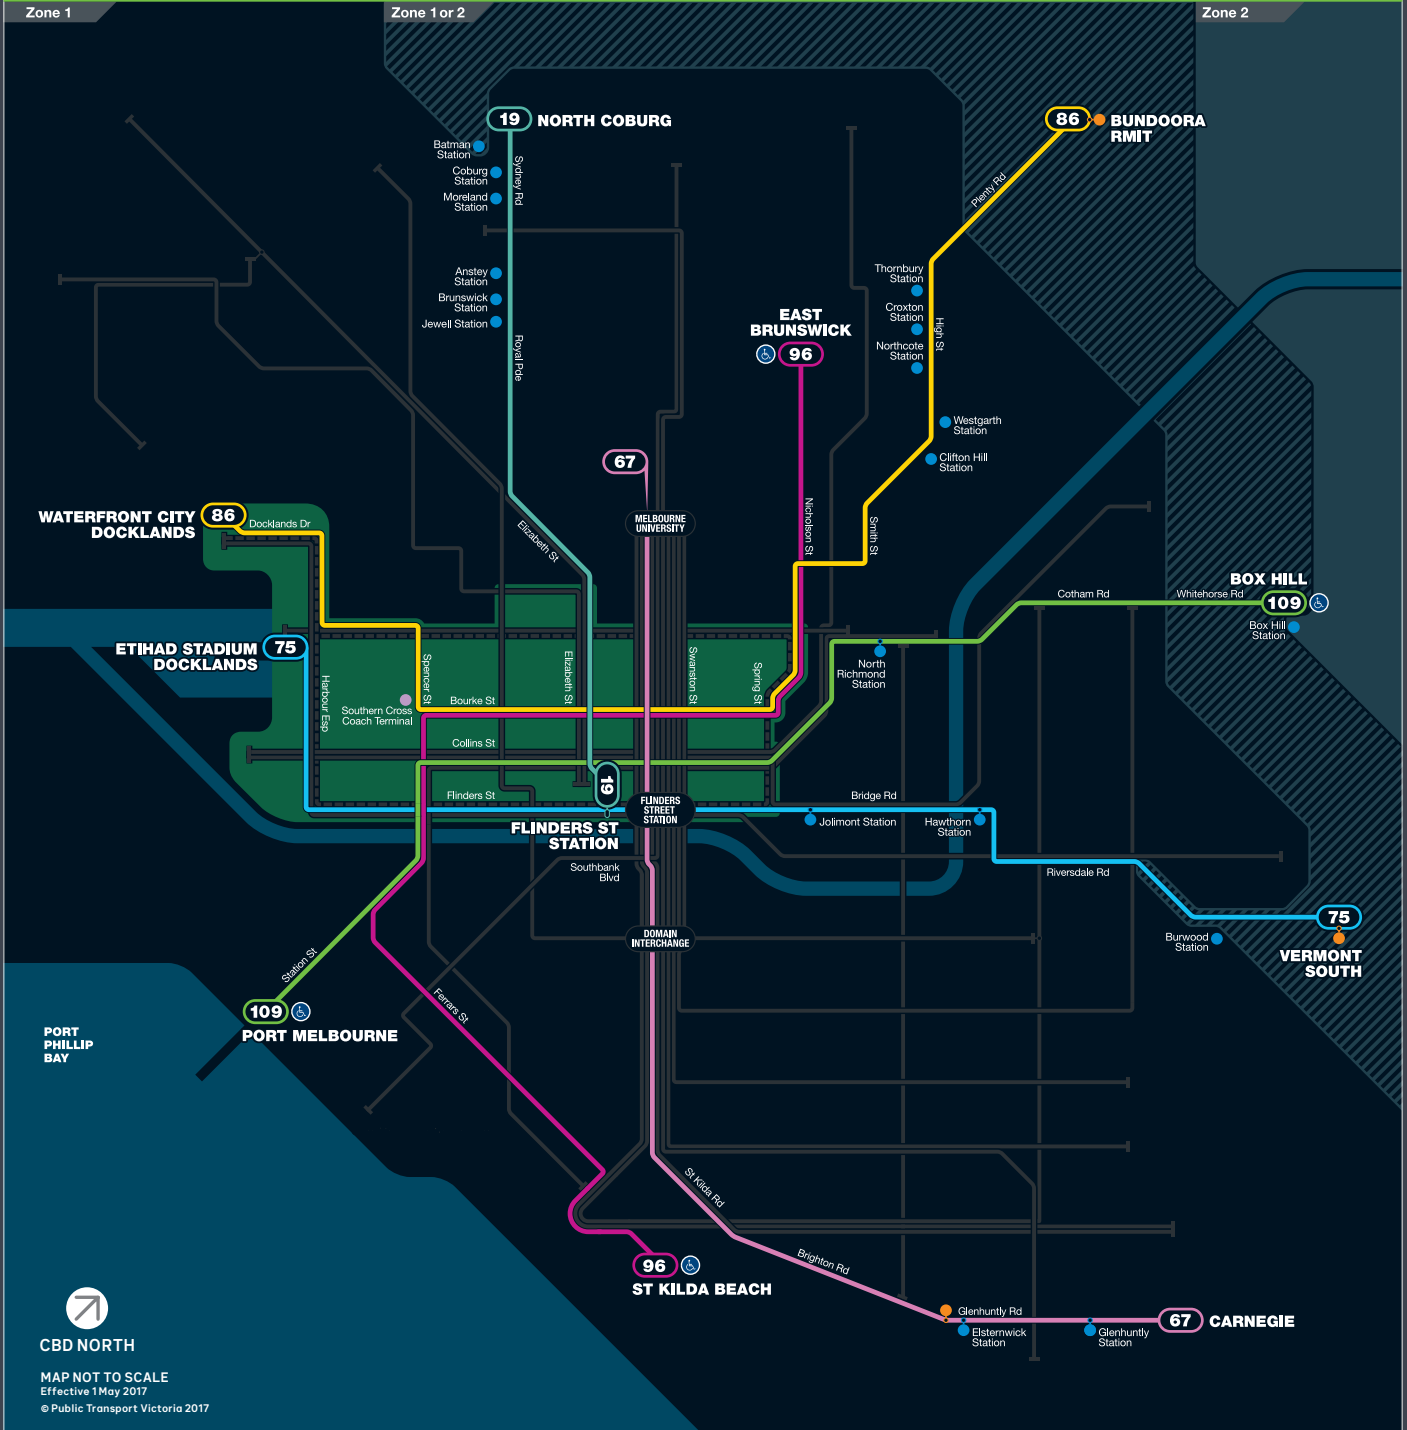

Night Tram

Melbourne weekend Night Tram network

CBD NORTH
 MAP NOT TO SCALE
 Effective 1 May 2017
 © Public Transport Victoria 2017

Ticketing zones

- Zone 1
- Zone 1 or 2
- Zone 2
- Free Tram Zone
- Tram Terminus
- Low floor tram priority route
- Night Tram line
- Night Train station
- Night Bus stop
- Night Coach stop

Routes and stops that don't have Night Network services are shown in grey.