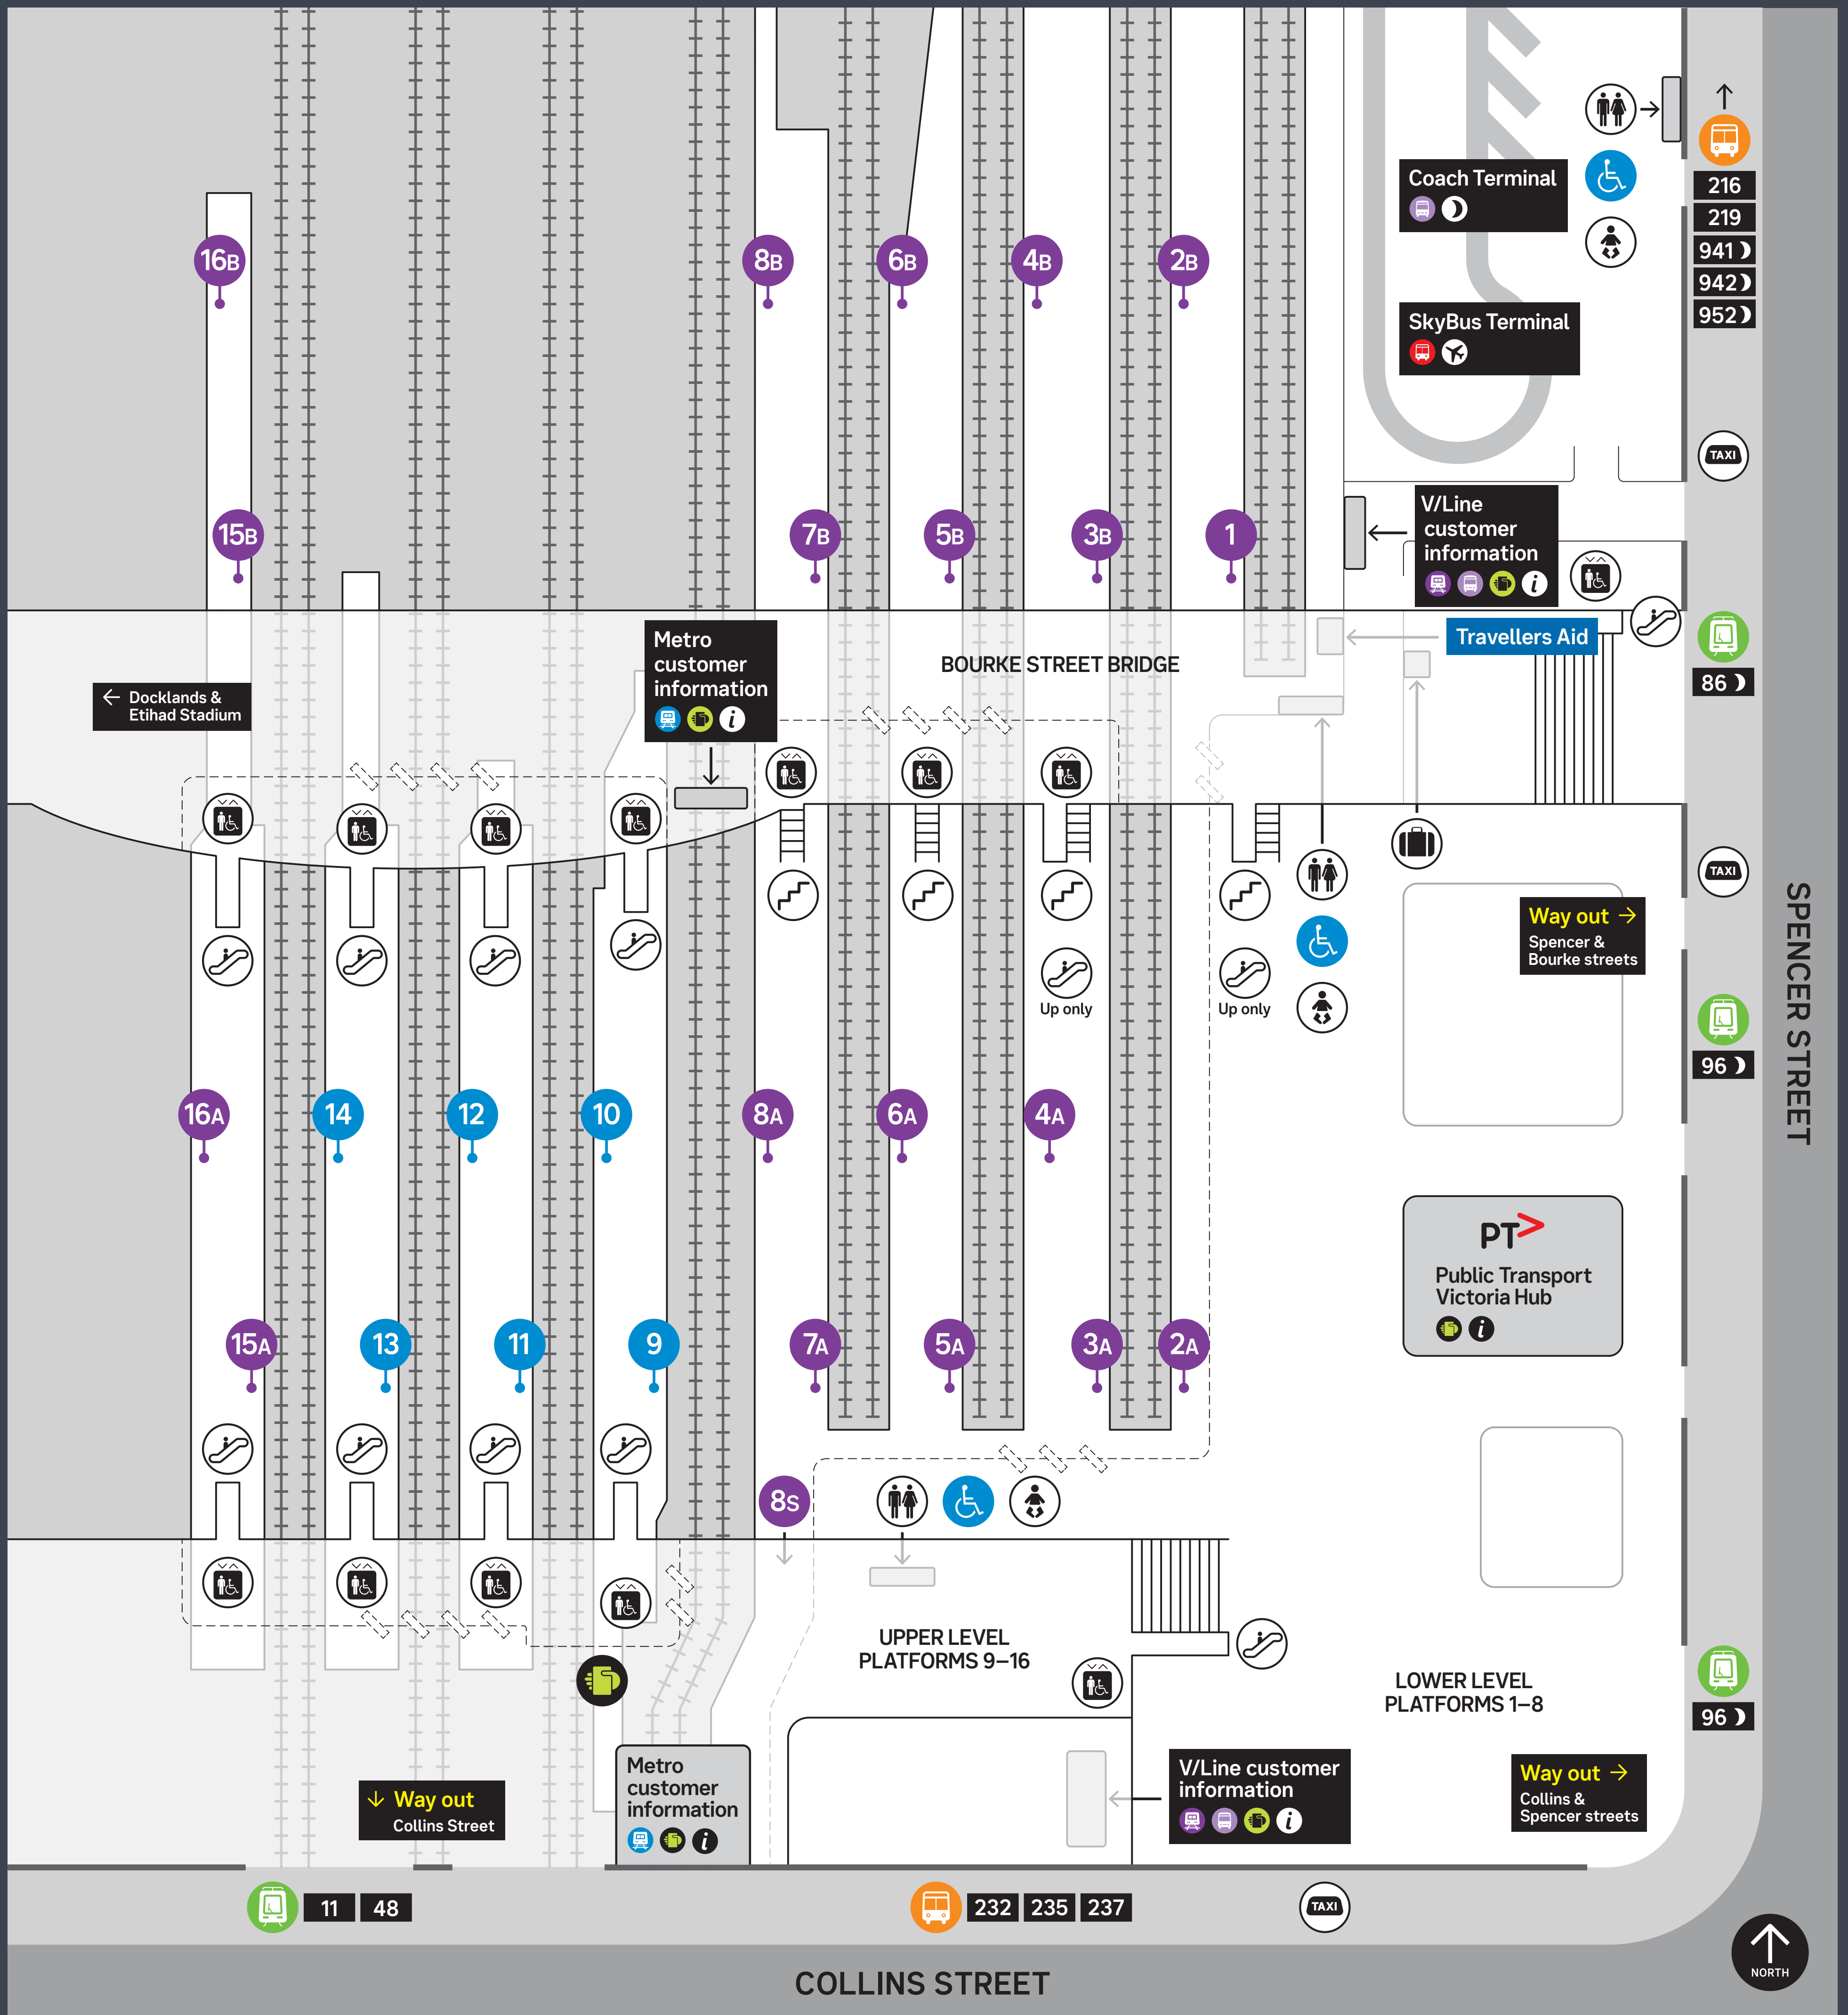

# Southern Cross Station

**Transport**

- Metro train
- Regional coach
- SkyBus
- Tram
- Night Network
- Airport transfer
- Bus
- Metro platform
- Taxi
- Regional train
- Regional platform

**Symbols**

- myki tickets available
- Customer service
- Escalators
- Stairs
- Lifts
- Toilets
- Baby change
- Luggage hall
- Accessible toilets
- Route number
- Rail line
- Ticket gates

While every effort has been made to include accurate information Public Transport Victoria can not guarantee that all information depicted in this map is correct.

Map not to scale  
© Public Transport Victoria 2016  
Effective from April 2016