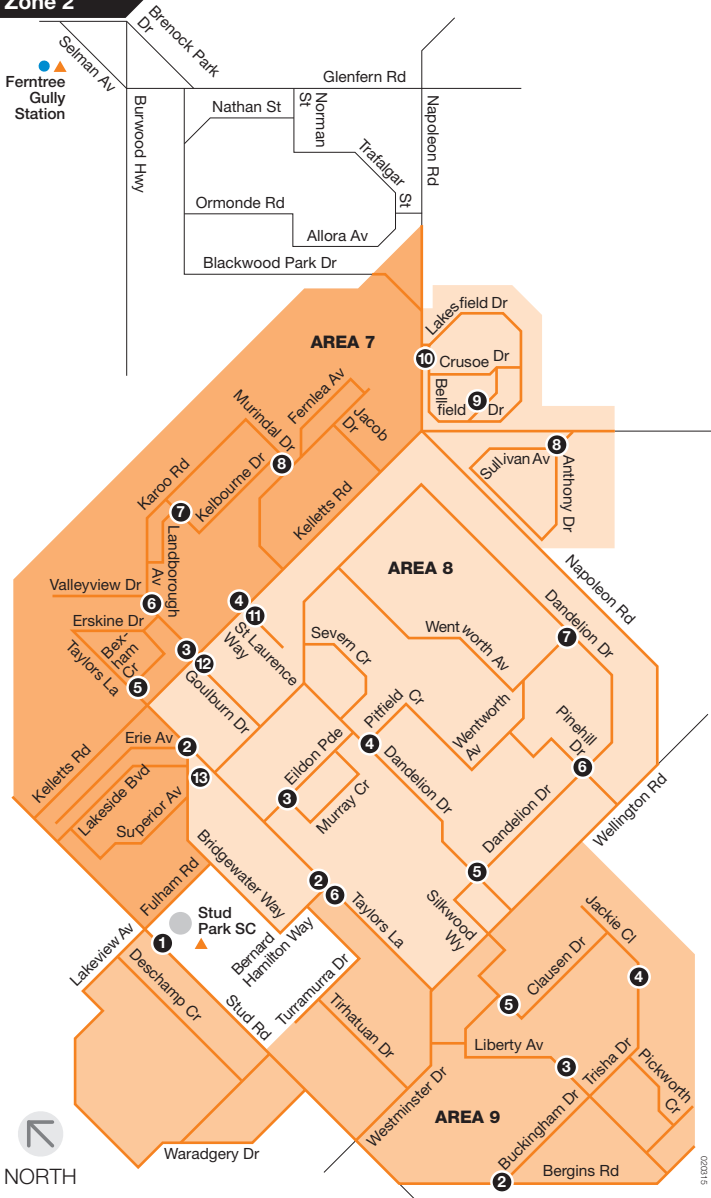

Rowville TeleBus

Areas 7,8&9

Zone 2

Ticketing zone

Single zone []

Connecting train [●]

Connecting bus [▲]

Major stop [1]