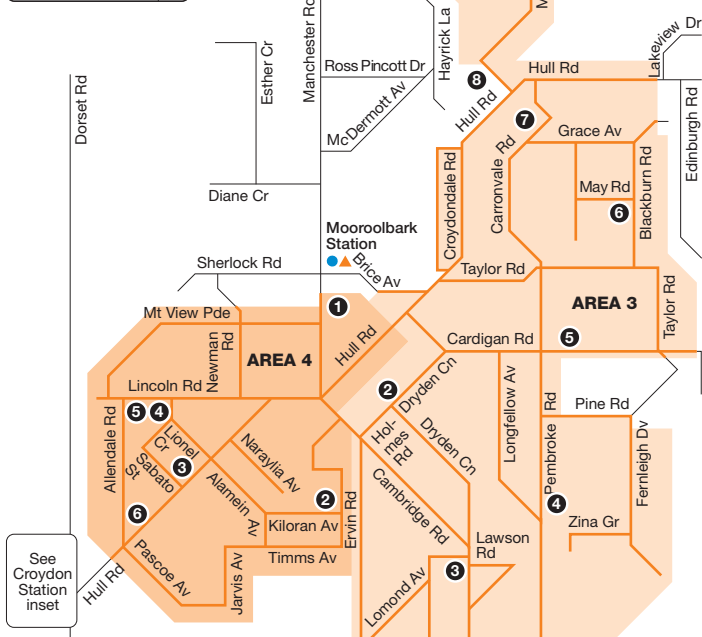

Lilydale TeleBus

Areas 3&4

Zone 2

Chirside Park SC inset

Croydon Station inset

Ticketing zone

Single zone
 Connecting train
 Connecting bus
 Major stop

For more information
 visit ptv.vic.gov.au
 or call 1800 800 007

MAP NOT TO SCALE

© Public Transport Victoria 2016