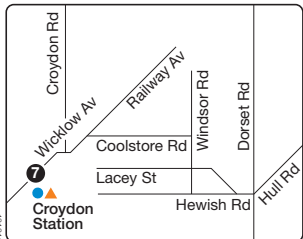

Lilydale TeleBus

Areas 3&4

Zone 2

Chirside Park SC inset

Croydon Station inset

Ticketing zone

Single zone
 Connecting train
 Connecting bus
 Major stop

For more information
 visit ptv.vic.gov.au
 or call 1800 800 007