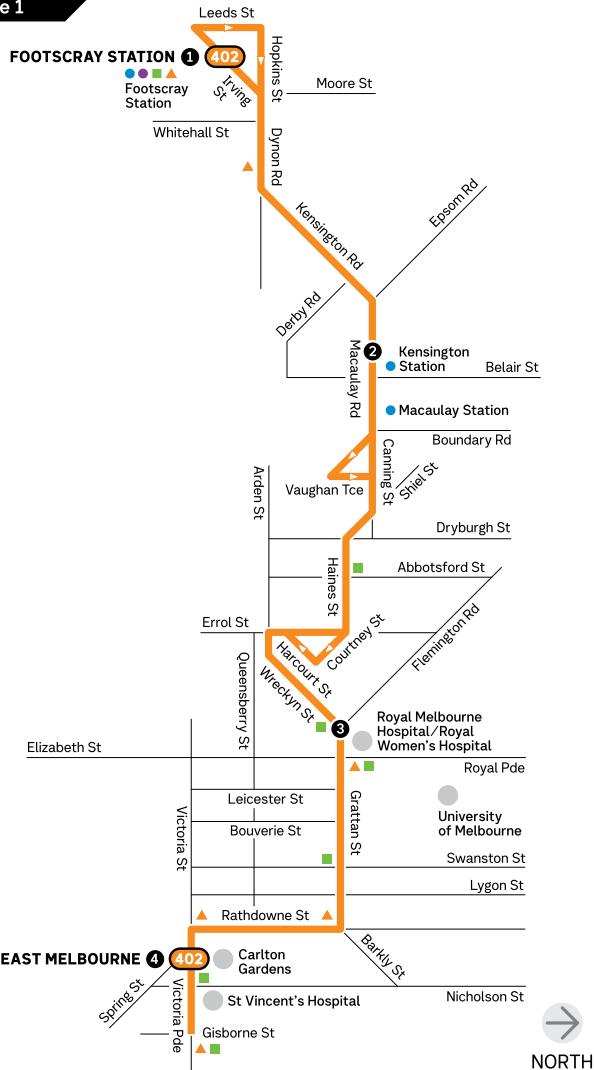

402

Footscray Station - East Melbourne

via North Melbourne

Zone 1

Planning your journey

- Saturday timetable applies to all public holidays except Christmas Day and Good Friday when Sunday timetable applies.
- Occasionally there might be delays or last minute changes to the timetable.
- Timetables are correct at the time of printing, but do change from time to time. Find up-to-date timetables on the PTV app, at ptv.vic.gov.au or by calling 1800 800 007.
- Timetable is effective from 14 July 2024.

Buses on this route are accessible for mobility aids. However, if a bus needs to be replaced we can't guarantee the replacement will be accessible.

Major stops

1. Footscray Station
2. Kensington Station
3. Royal Melbourne Hospital
4. Carlton Gardens

Route Description

To Footscray Station

Departs from Victoria St near Carlton Gardens and runs via Victoria Pde to St Vincents Hospital; U-turns at Fitzroy St and runs via Victoria St, Rathdowne St, Grattan St via Melbourne University, Wreckyn St, Arden St, Errol St, Haines St, Shiel St, Canning St and Macaulay Rd to Macaulay Station; then via Macaulay St to Kensington Station; then via Macaulay Rd, Kensington Rd, Dynon Rd, Hopkins St and Irving St to Footscray Station.

To East Melbourne

Departs from Footscray Station and runs via Irving St, Leeds St, Hopkins St, Dynon Rd, Kensington Rd and Macaulay Rd to Kensington Station; then via Macaulay Rd to Macaulay Station; then via Macaulay Rd, Vaughan Terrace, Canning St, Shiel St, Haines St, Courtney St, Harcourt St, Errol St, Arden St and Wreckyn St to Royal Melbourne Hospital; then via Grattan St, to Melbourne University; then via Grattan St, Rathdowne St and Victoria St to Carlton Gardens.