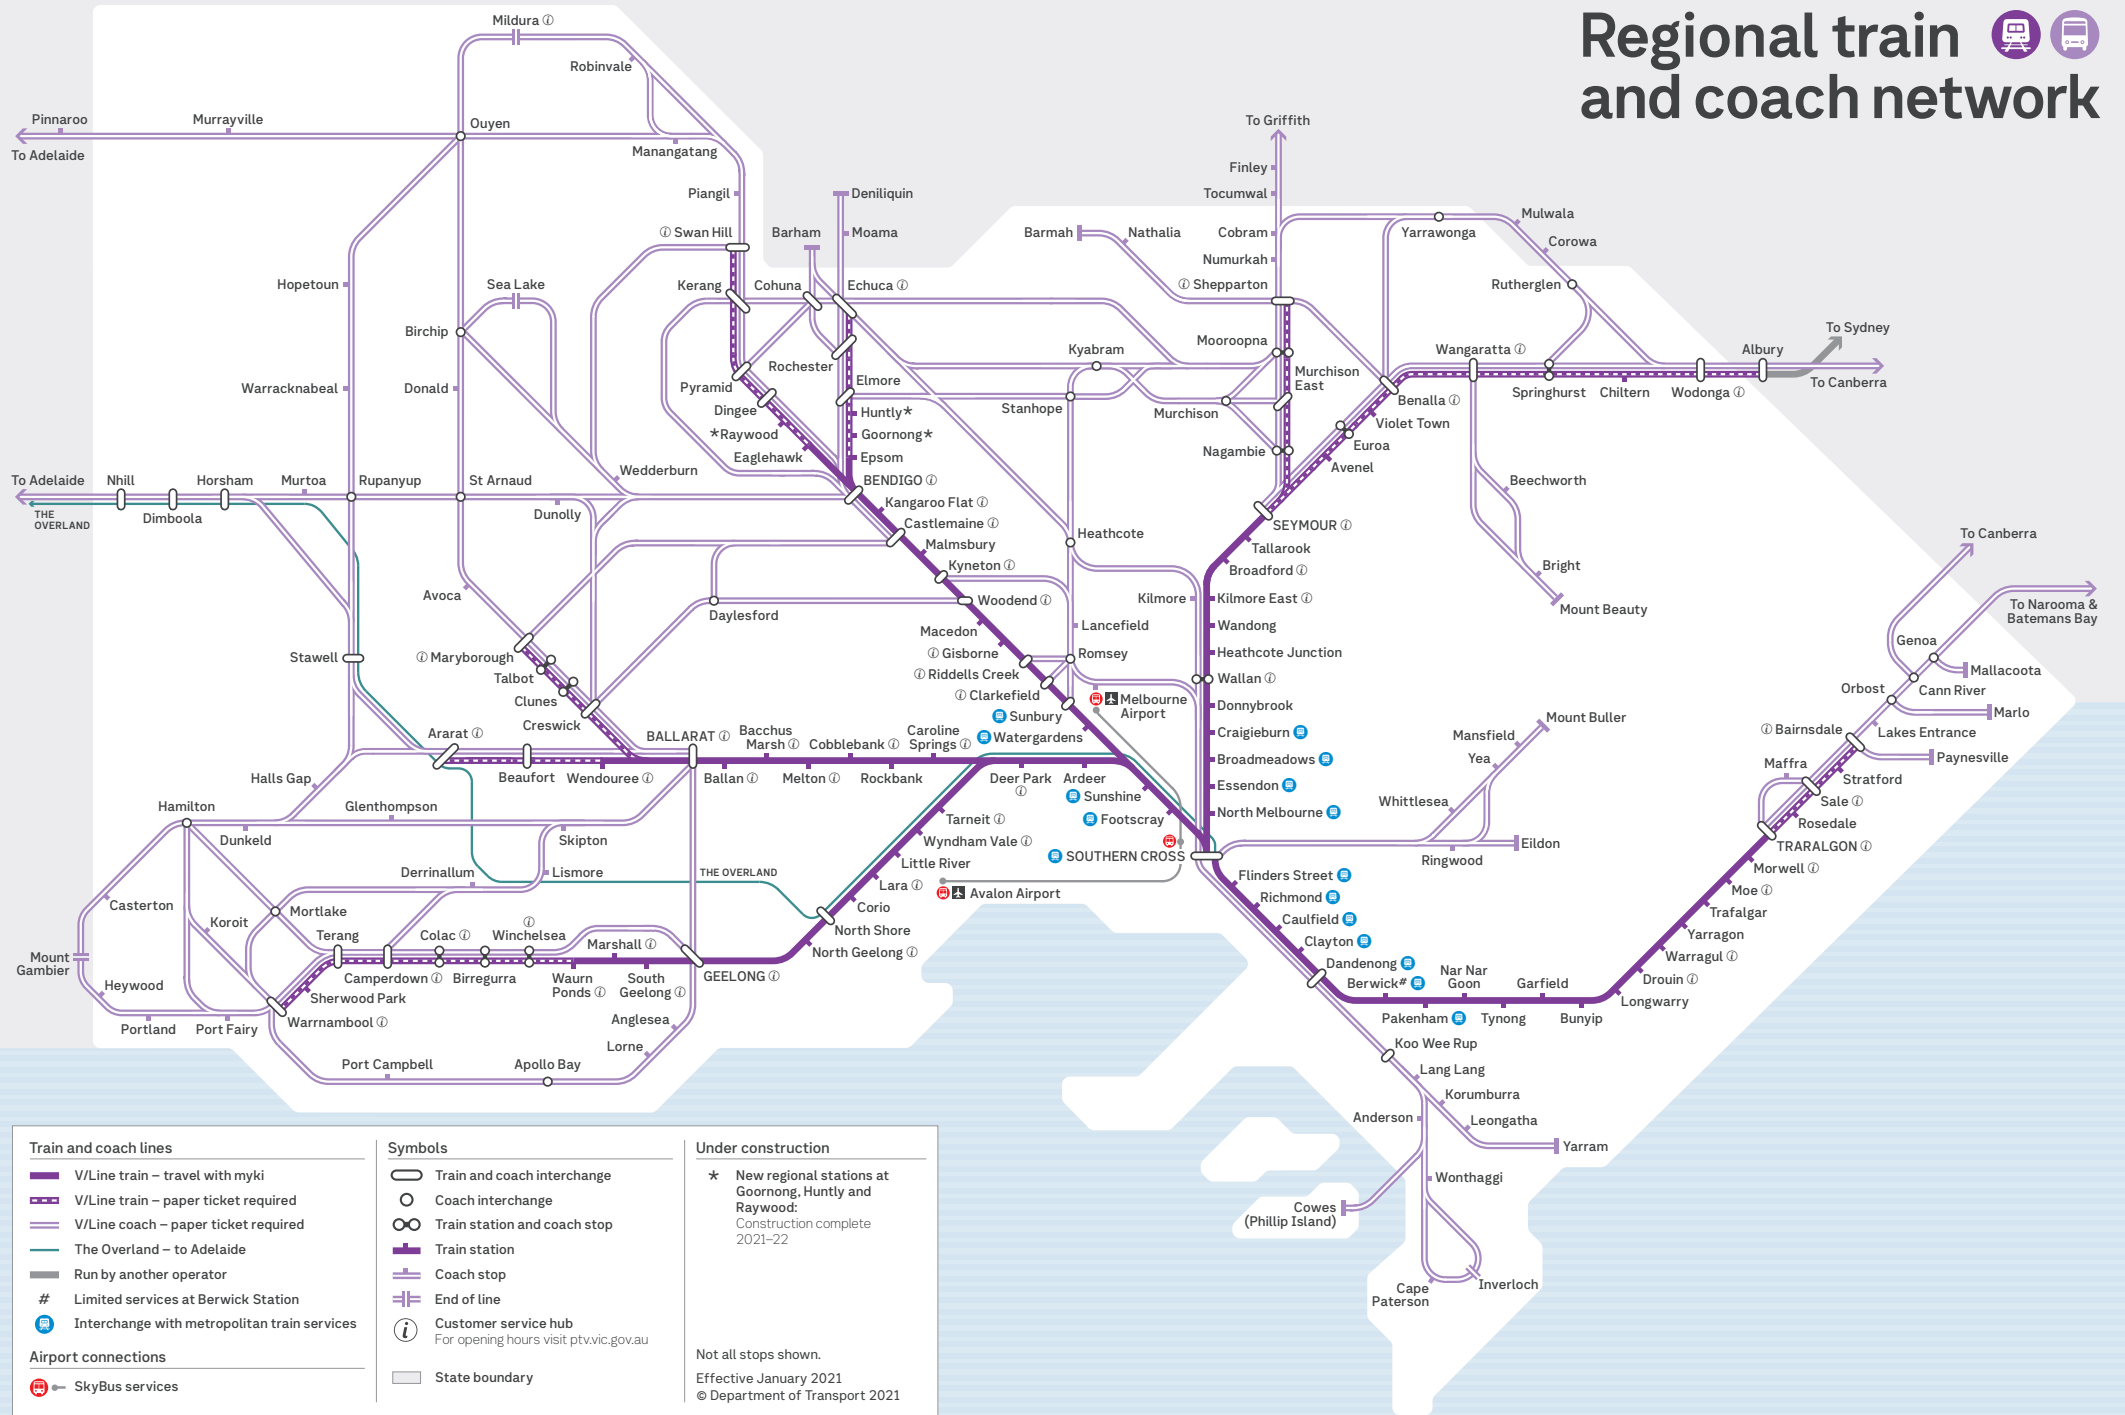

Regional train and coach network

For more public transport information visit ptv.vic.gov.au, use the PTV app or call 1800 800 007.