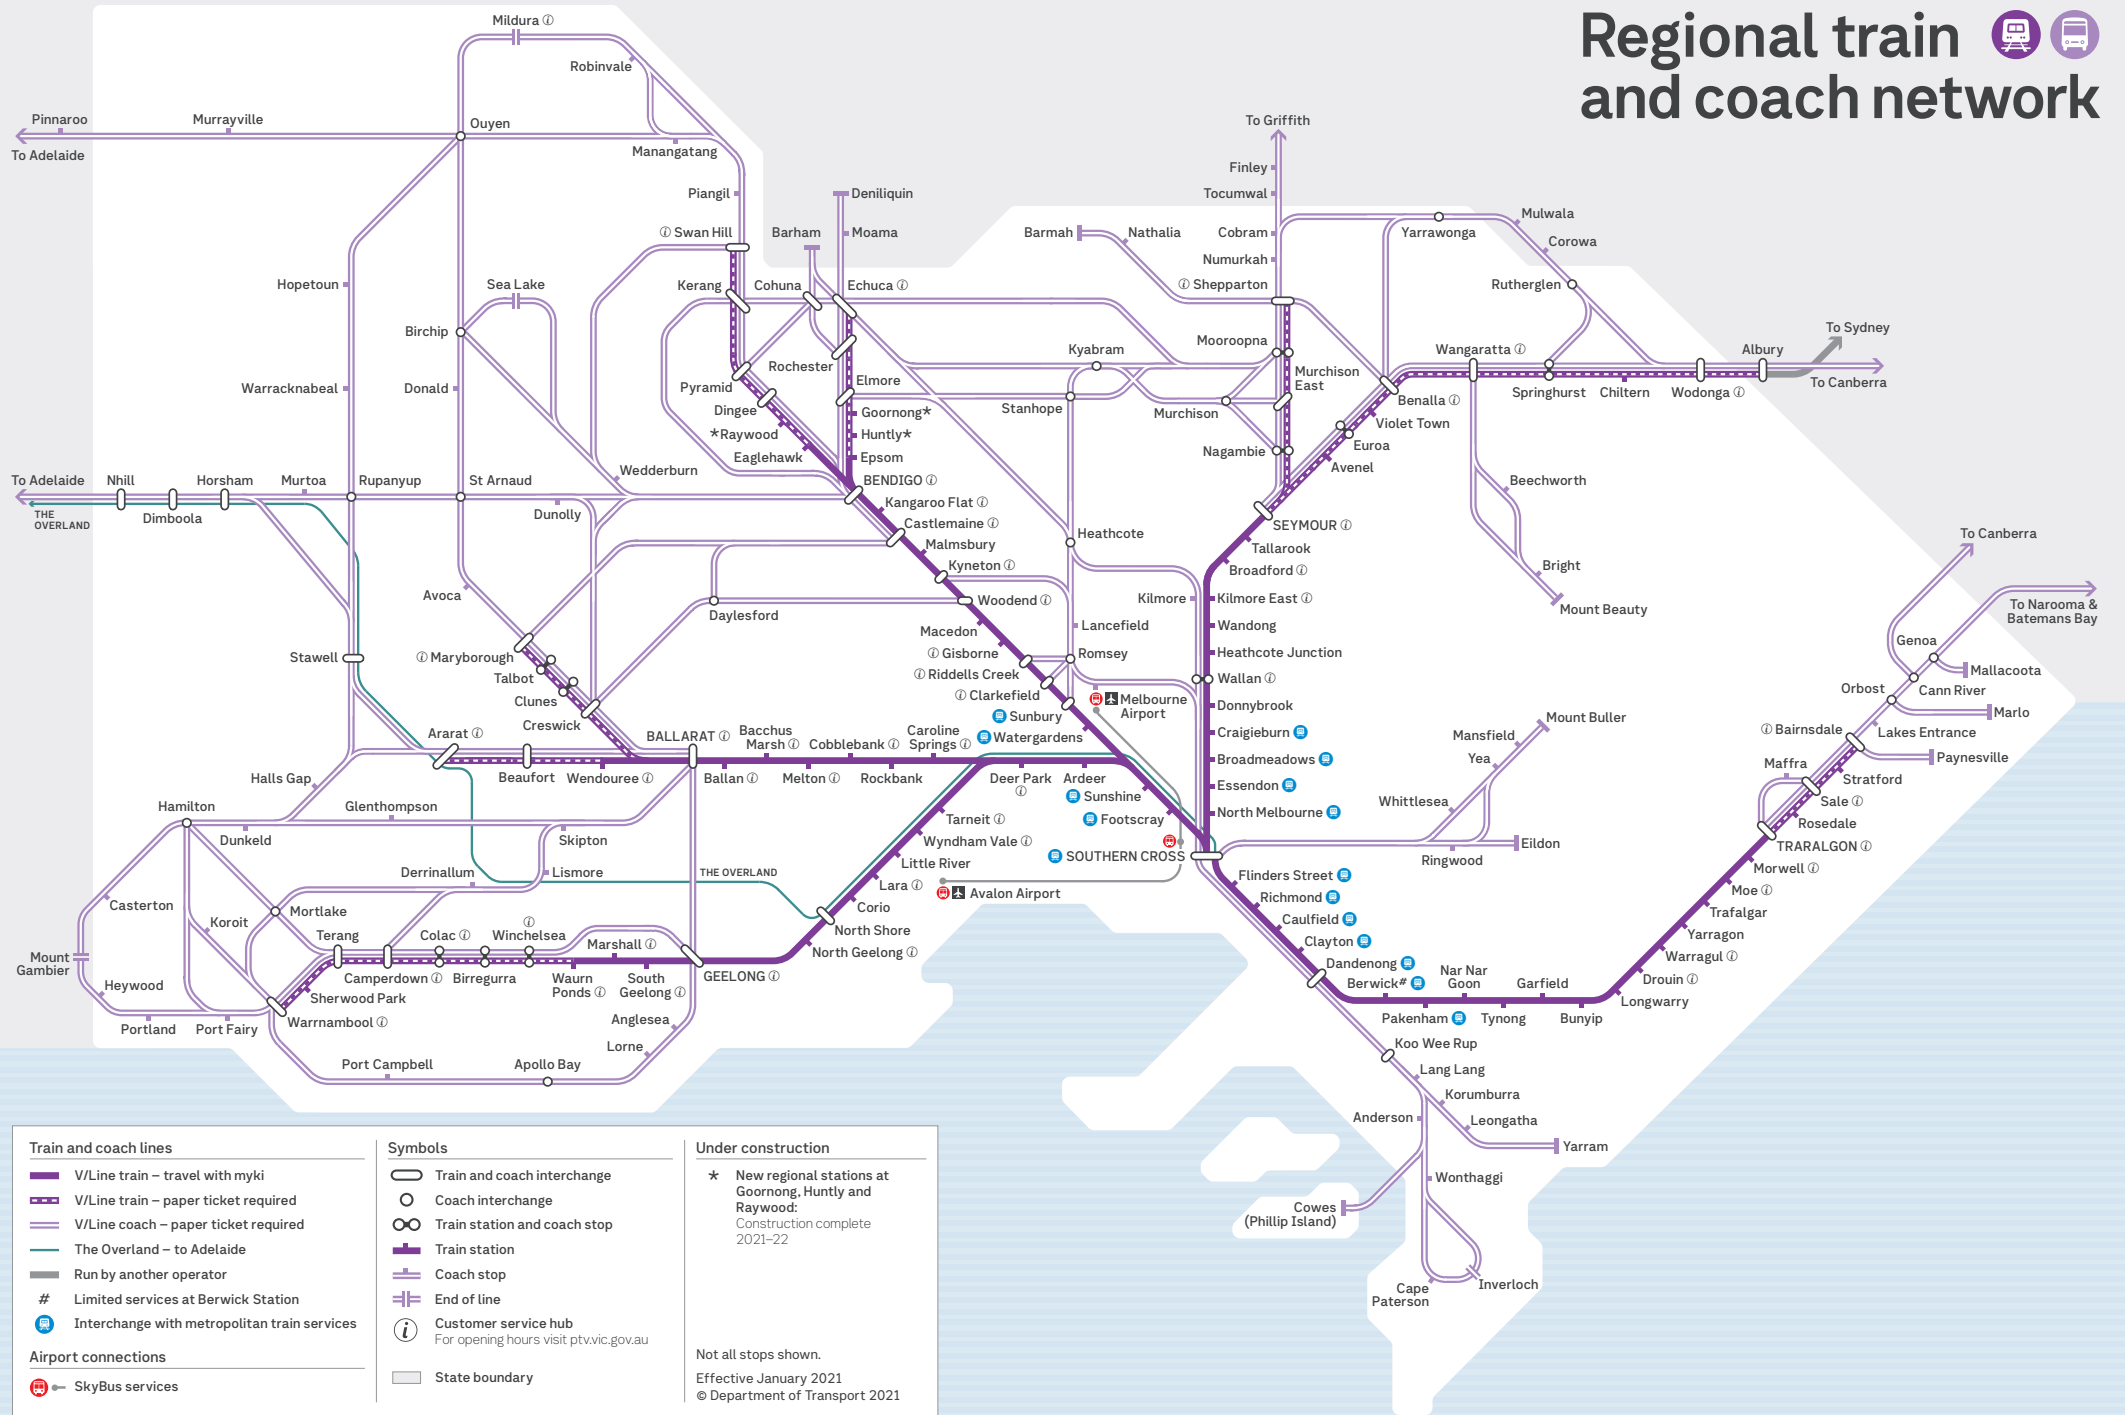

Regional train and coach network

For more public transport information visit ptv.vic.gov.au, use the PTV app or call 1800 800 007.