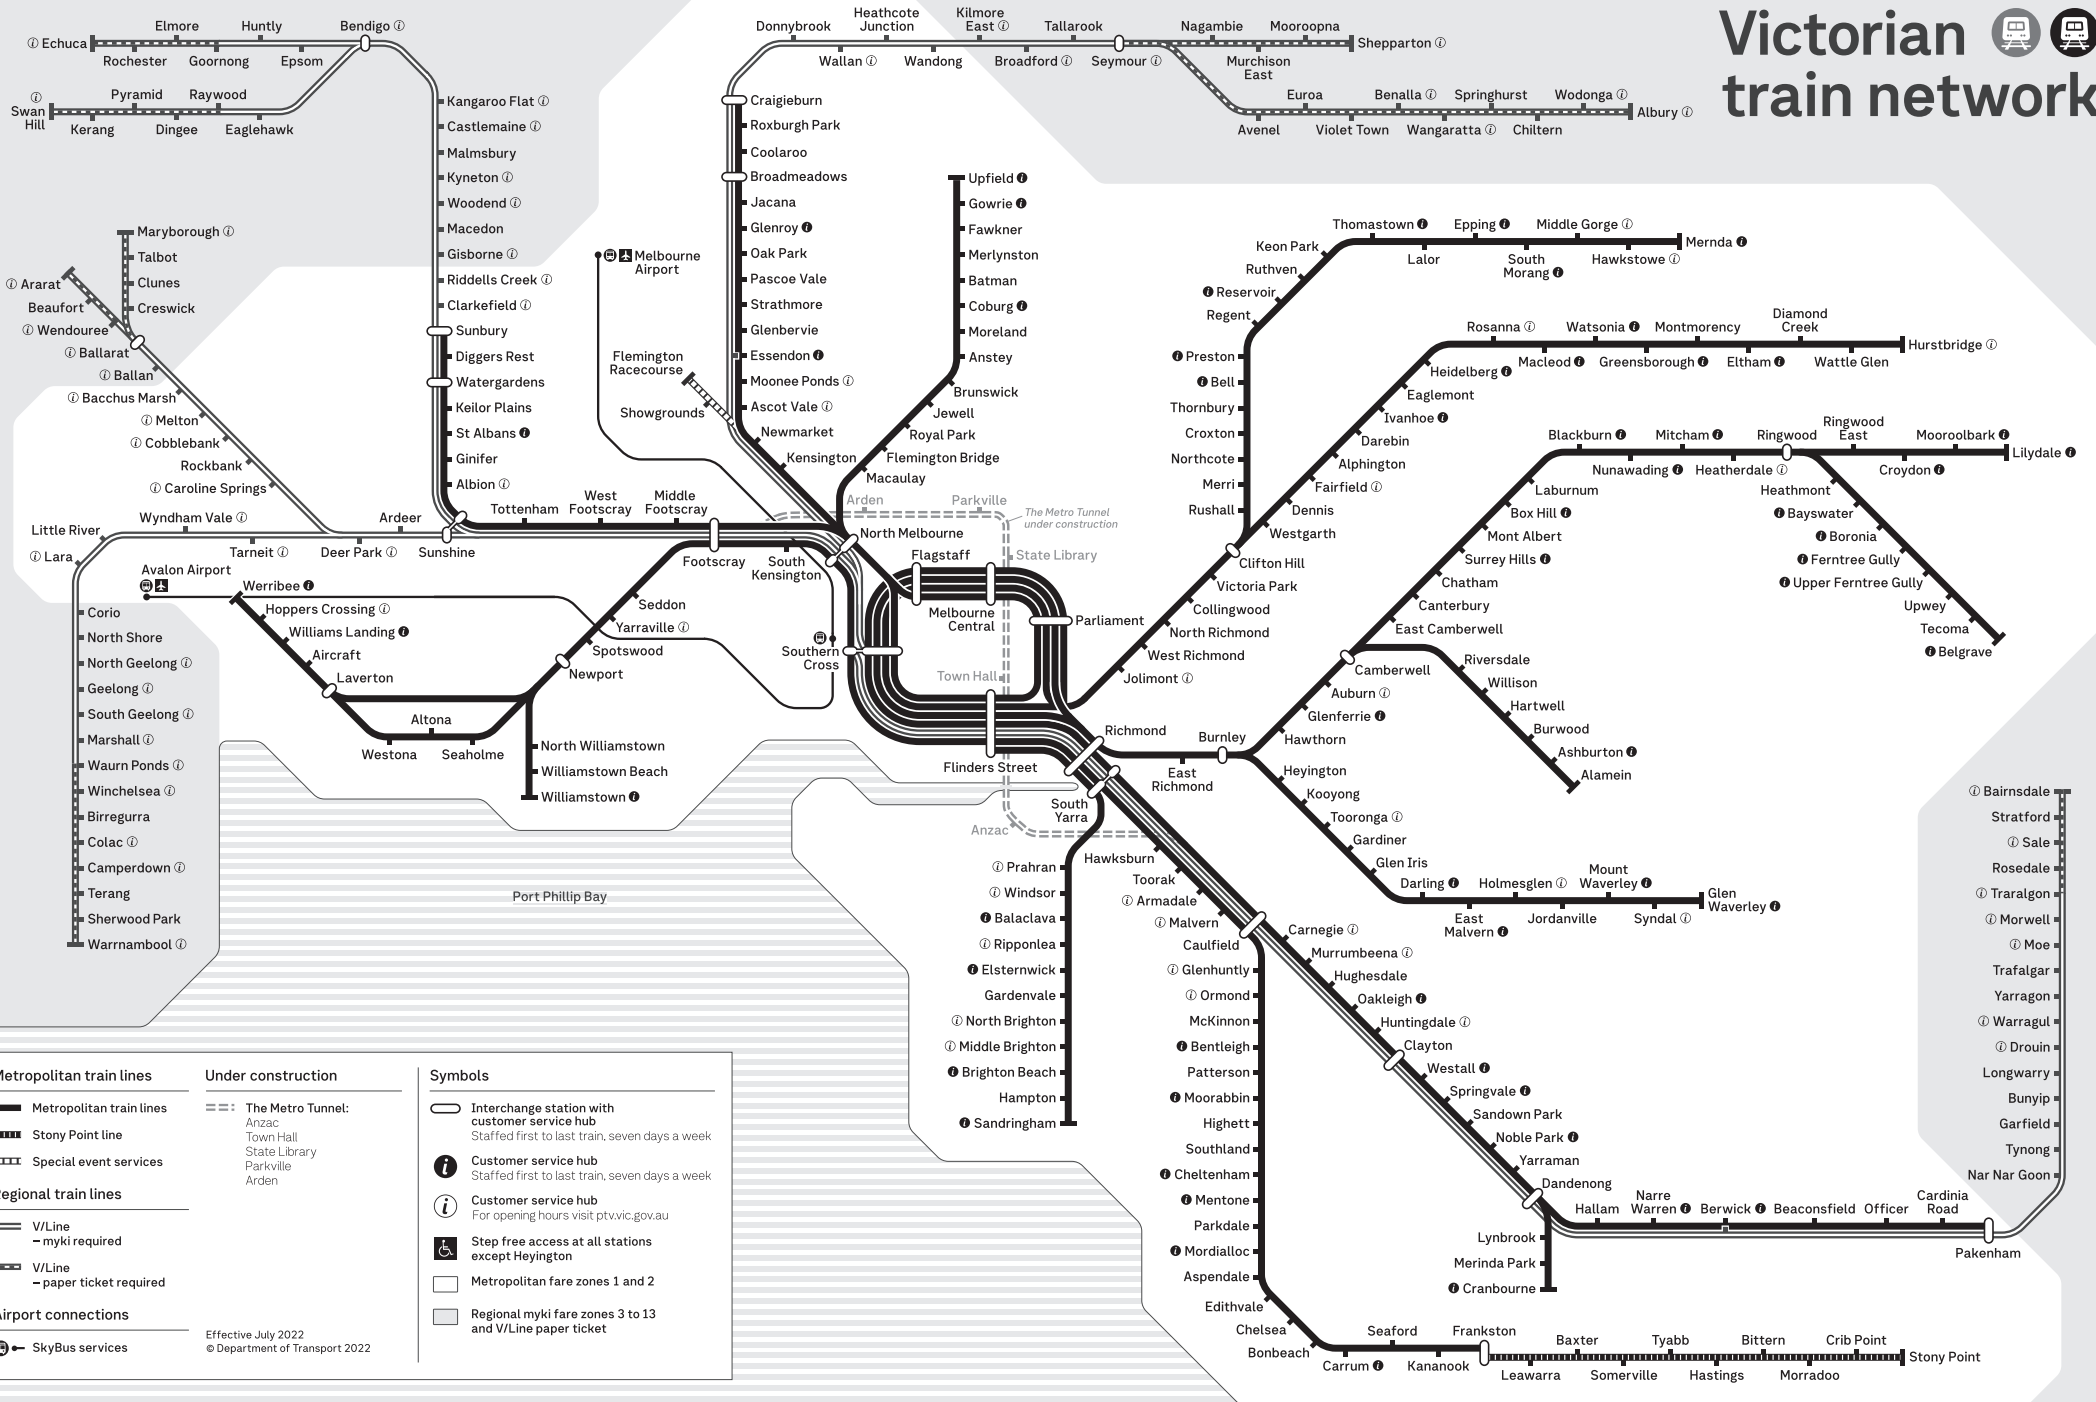

# Victorian train network

Metropolitan train lines	Under construction	Symbols
Metropolitan train lines	The Metro Tunnel: Anzac Town Hall State Library Parkville Arden	Interchange station with customer service hub Staffed first to last train, seven days a week
Stony Point line		Customer service hub Staffed first to last train, seven days a week
Special event services		Customer service hub For opening hours visit <a href="http://ptv.vic.gov.au">ptv.vic.gov.au</a>
Regional train lines		Step free access at all stations except Heyington
V/Line - myki required		Metropolitan fare zones 1 and 2
V/Line - paper ticket required		Regional myki fare zones 3 to 13 and V/Line paper ticket
Airport connections		
SkyBus services	Effective July 2022 © Department of Transport 2022	