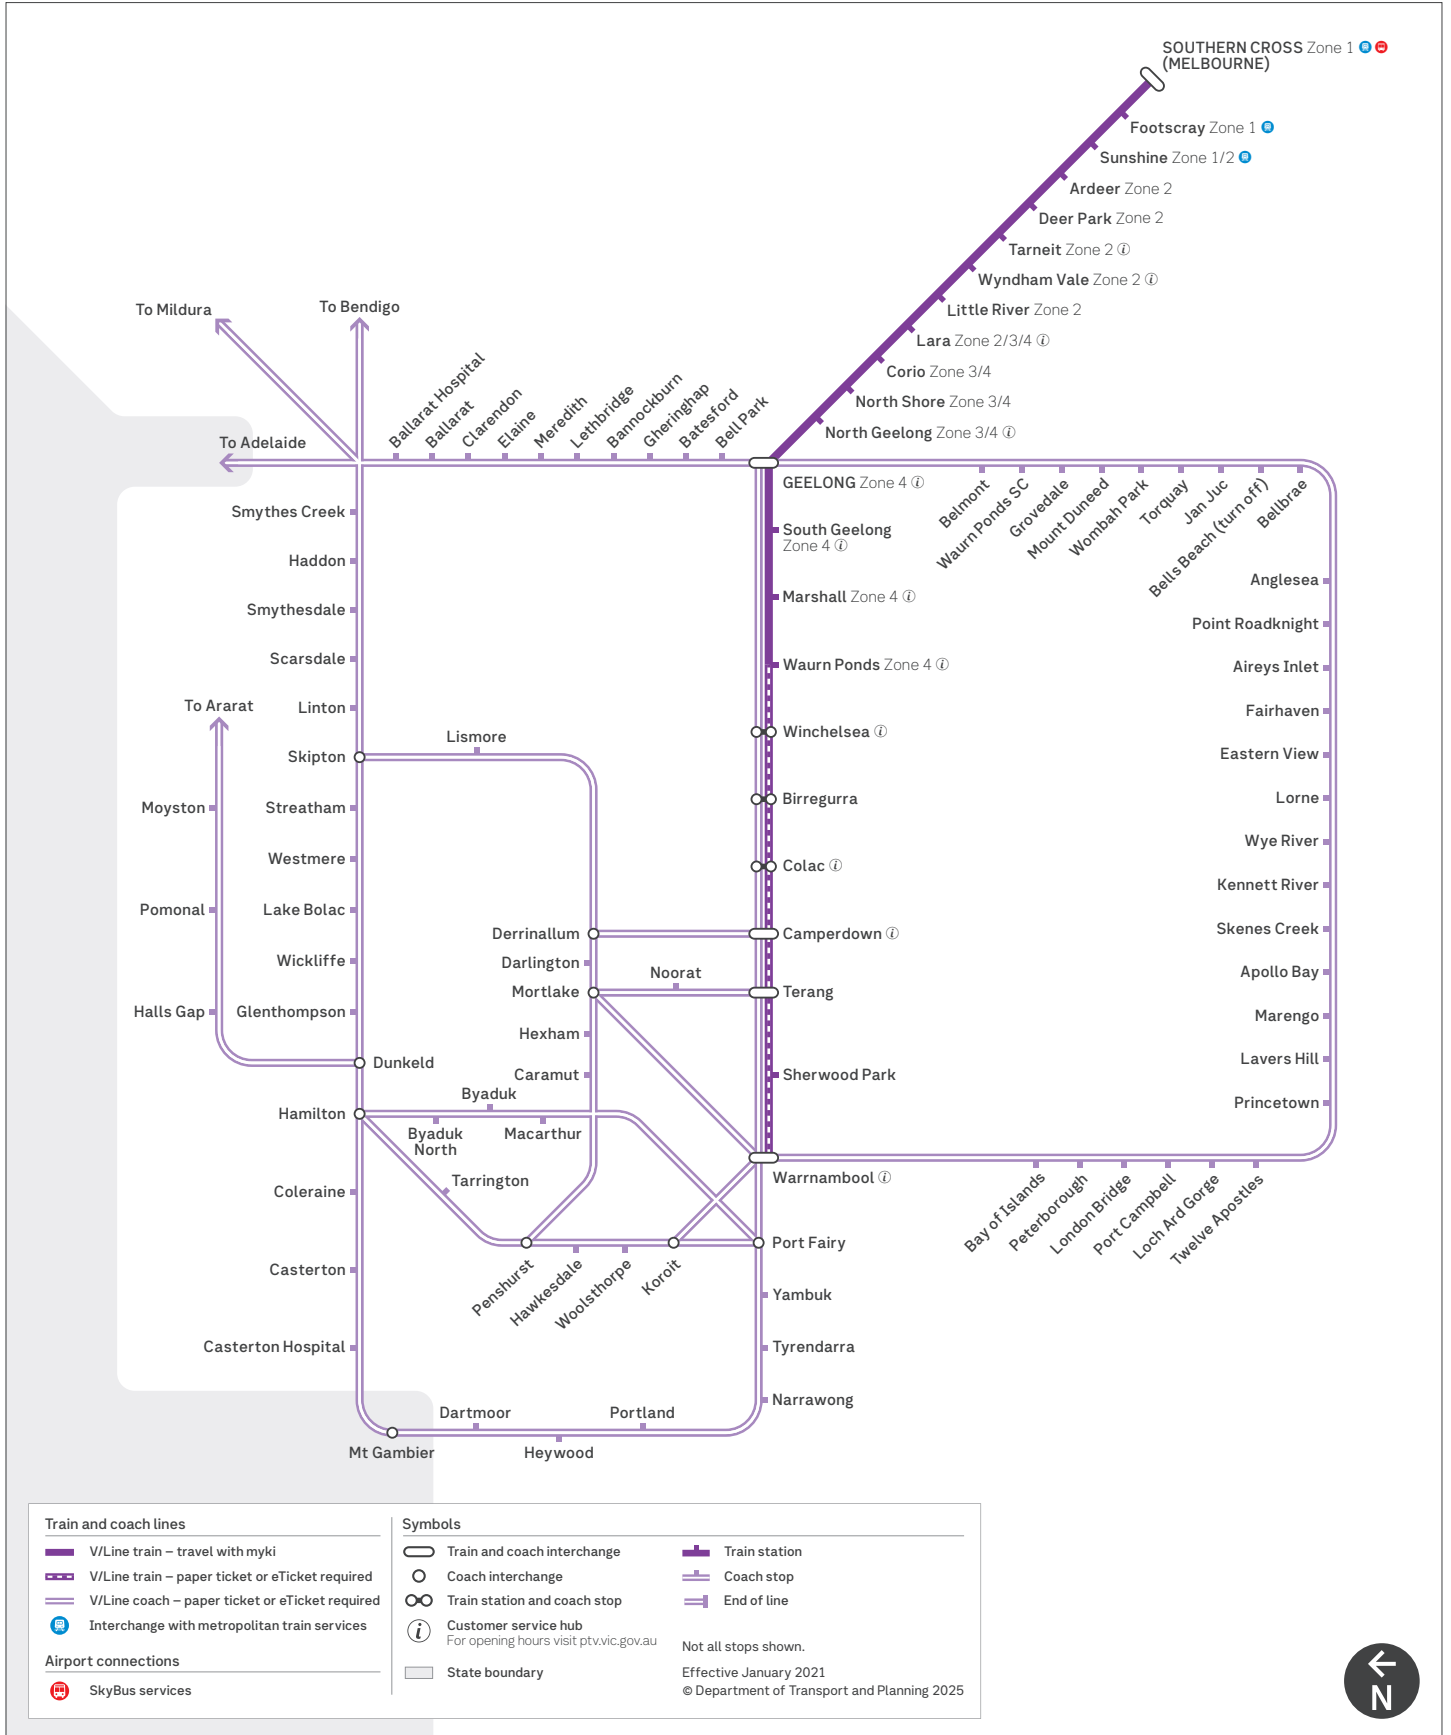

# South Western Victoria train and coach network

Train and coach lines	Symbols
V/Line train – travel with myki	Train and coach interchange
V/Line train – paper ticket or eTicket required	Coach interchange
V/Line coach – paper ticket or eTicket required	Train station and coach stop
Interchange with metropolitan train services	Customer service hub For opening hours visit <a href="http://ptv.vic.gov.au">ptv.vic.gov.au</a>
<b>Airport connections</b>	State boundary
SkyBus services	Train station
	Coach stop
	End of line
	Not all stops shown.
	Effective January 2021
	© Department of Transport and Planning 2025