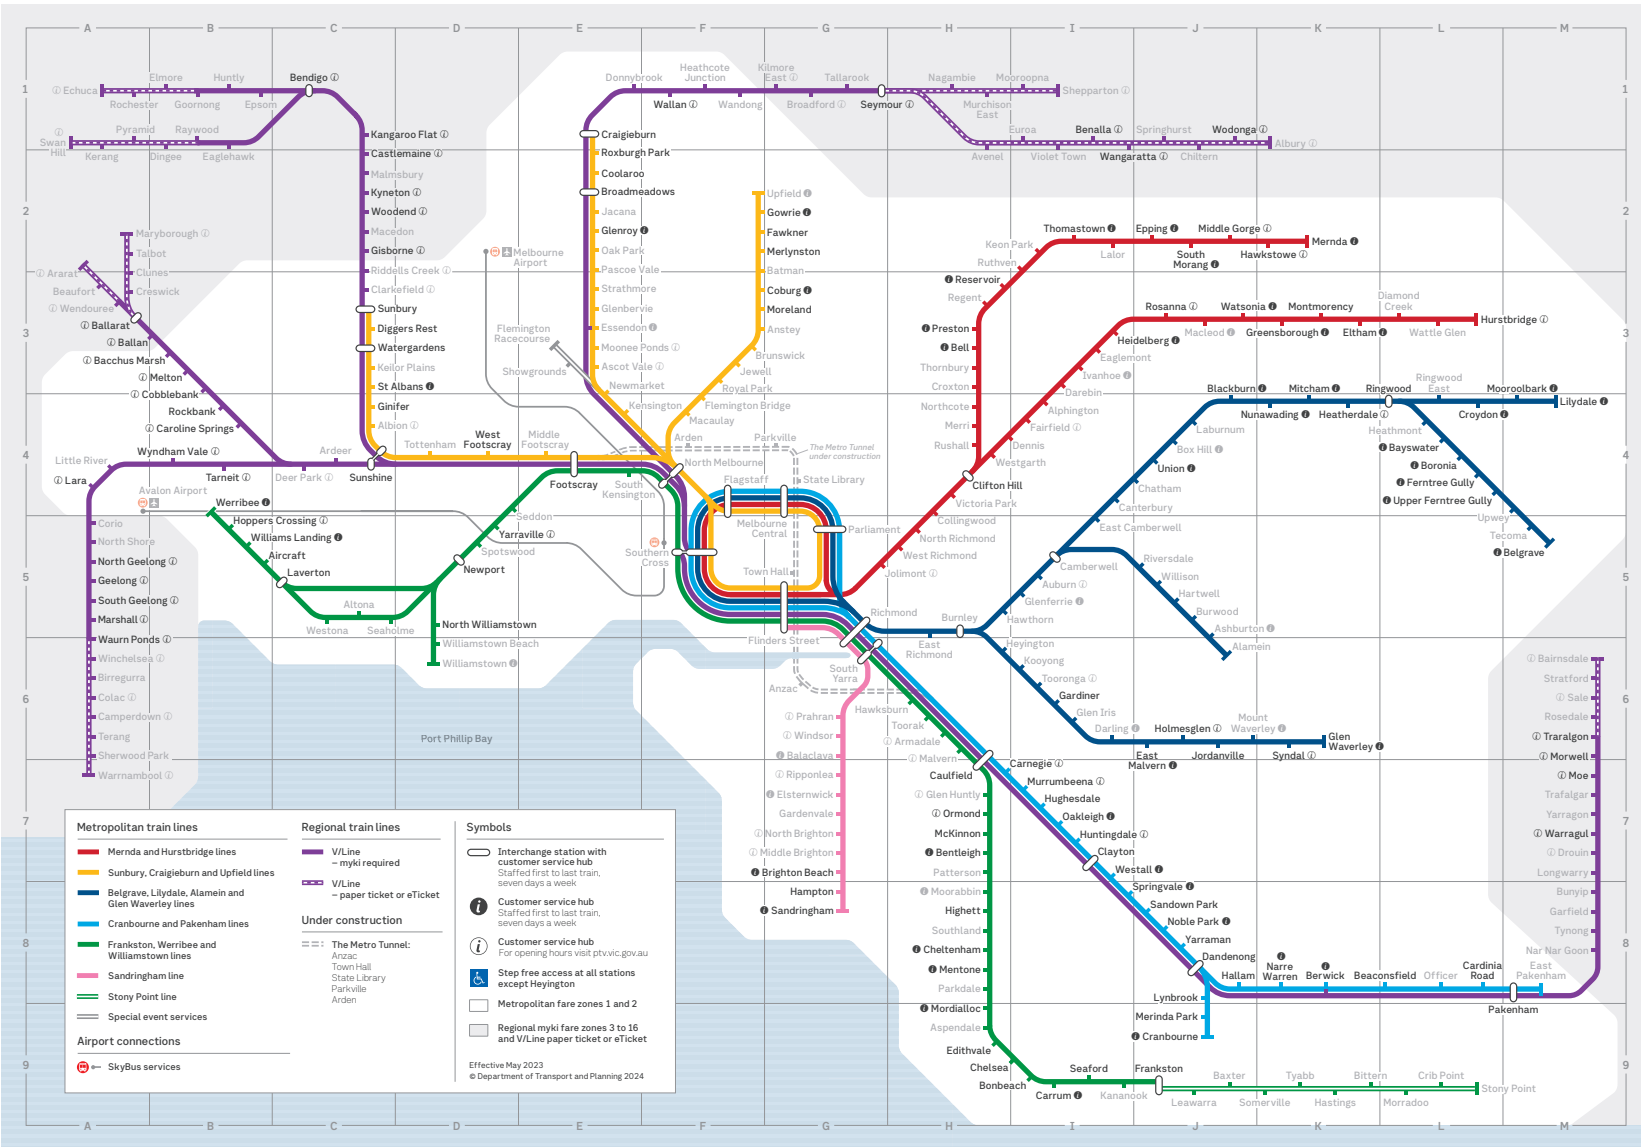

Victorian Parkiteer bike facility locations

Metropolitan and Regional stations

| A | E | Laverton | C5 | S |
|------------------|-----------------------|-----------------------|---------------------|---------------------|
| Aircraft | B5 Eaglehawk | B1 Leawarra | C5 Sale | S Sale |
| Alamein | J6 Eaglemont | M13 Lyndale | M4 Sandringham | M6 Sandringham |
| Albion | C4 East Camberwell | 15 Little River | A9 Seaford | I9 Seaford |
| Albury | K1 East Malvern | J6 Longwarry | M7 Seaside | C5 Seaside |
| Alphington | K4 East Pakenham | M8 Lynbrook | J8 Seymour | G1 Seymour |
| Altona | C5 East Richmond | H5 M | A6 South Kensington | A5 South Kensington |
| Anstey | F3 | | A2 South Morang | A2 South Morang |
| Ararat | A2 Edithvale | H9 Macaulay | F4 Southern Cross | J2 Southern Cross |
| Ardeer | C4 Elmore | B1 Macedon | C2 Southland | D8 Southland |
| Armadale | H6 Elsternwick | G7 Macleod | C3 Sherwood Park | A6 Sherwood Park |
| Ascot Vale | E3 Eltham | K3 Mainsbury | C2 Showgrounds | E3 Showgrounds |
| Ashburton | H5 Epping | J2 Malvern | H6 South Geelong | A4 South Geelong |
| Aspendale | J9 Epsom | B1 Marshall | A5 South Kensington | E5 South Kensington |
| Auburn | 15 Essendon | E3 Maryborough | A2 South Morang | A2 South Morang |
| Avenel | H1 Euroa | 11 Melbourne Central | G4 Southern Cross | F5 Southern Cross |
| Bacchus Marsh | B3 Fairfield | 14 Mentone | B3 Southland | D8 Southland |
| Balaclava | A6 Ferntree Gully | F2 Mernda Park | H8 Spotswood | H5 Spotswood |
| Balla | G3 Flagstaff | L4 Merlynston | J9 Springhurst | J2 Springhurst |
| Ballaarat | A3 Flemington Bridge | F4 Mernda | F2 Springvale | I8 Springvale |
| Batman | F2 Flemington | E3 Merri | H4 St Albans | C3 St Albans |
| Baxter | J9 Racecourse | F4 Middle Brighton | H7 Stony Point | L9 Stony Point |
| Bayswater | L4 Flinders Street | G5 Middle Gorge | J4 Stratford | M3 Stratford |
| Beaconsfield | L8 Footscray | G6 Mitcham | K2 Sunshine | C4 Sunshine |
| Beaufort | A3 Frankston | J9 Moe | M7 Swan Hill | A1 Swan Hill |
| Belgrave | H5 G | M3 Moonee Ponds | E3 Sydnal | K6 Sydnal |
| Bell | C1 Gardenvale | G7 Moorabbin | H8 T | |
| Benaalla | C1 Gardiner | H6 Moorabbin | M4 Talbot | A2 Talbot |
| Bendigo | F2 Gardiner | H7 Moorabbin | H1 Tallarook | G3 Tallarook |
| Bentleigh | K8 Geelong | A5 Mordialloc | H9 Tarnite | B4 Tarnite |
| Birregurra | A6 Ginifer | C4 Mordialloc | F3 Tecoma | M5 Tecoma |
| Bittern | K9 Gisborne | C2 Morradoo | L9 Terang | A6 Terang |
| Blackburn | J4 Glen Huntly | H7 Mount Waverley | M6 Thornbury | H3 Thornbury |
| Bonbeach | J9 Glen Waverley | K6 Murrumbidgee | H1 Toorak | H6 Toorak |
| Bonville | L4 Glenferrie | E3 Murrumbidgee | I7 Toorong | J6 Toorong |
| Box Hill | J4 Glenferrie | E3 Murrumbidgee | H1 Trafalgar | M7 Trafalgar |
| Brighton Beach | G7 Glen Huntly | H7 Murrumbidgee | H1 Traragon | M6 Traragon |
| Broadmeadows | G1 Glenroy | E2 N | K8 Tyabb | M9 Tyabb |
| Brunswick | E2 Goornong | B1 Nagambie | H1 Union | J4 Union |
| Bunyip | F3 Greensborough | K3 Narre Warren | M8 Upper Ferntree | F2 Upper Ferntree |
| Burwood | J5 | H | D5 U | |
| Camberwell | A5 Hampton | J8 Northcote | H4 Uppfield | L4 Uppfield |
| Camperdown | 16 North Brighton | G7 North Geelong | A5 Uppfield | F2 Uppfield |
| Canterbury | 14 Hawksburn | H6 North Melbourne | F4 Uppfield | M4 Uppfield |
| Cardinia Road | M8 Hawkstone | K2 North Richmond | H5 V | |
| Carnegie | H7 Hawthorn | H5 North Shore | A5 V | |
| Caroline Springs | B4 Heathcote Junction | F1 North Williamstown | D5 Victoria Park | H4 Victoria Park |
| Carrum | 19 Heathcote | K1 Nunawading | K4 Violet Town | I1 Violet Town |
| Castlemaine | C2 Heathcote | L4 | | |
| Caulfield | H7 Heidelberg | 13 | | |
| Chatham | H4 Heyington | H6 Oak Park | E2 Wallan | F1 Wallan |
| Chelsea | H9 Highett | H8 Oakfield | L7 Wandong | F1 Wandong |
| Cheltenham | H8 Holmesglen | J6 Officer | 18 Wangaratta | I1 Wangaratta |
| Chiltern | J1 Hoppers Crossing | B5 Ormond | H7 Warragul | M7 Warragul |
| Clackfield | C3 Hughesdale | 17 | | |
| Clayton | 17 Huntingdale | P | | |
| Clifton Hill | H4 Huntly | B1 Pakenham | M8 Watsonia | J3 Watsonia |
| Clunes | H3 Hurstbridge | L3 Parkdale | H8 Wattle Glen | A6 Wattle Glen |
| Cobblebank | A3 Clarendon | Parliament | G5 Waurn Ponds | L4 Waurn Ponds |
| Coburg | F3 I | A6 Ivanhoe | E2 Wenduree | A3 Wenduree |
| Collingwood | E2 J | 13 Prahran | G6 West Footscray | D7 West Footscray |
| Coorool | E5 Jacana | E2 Pyramid | A1 West Richmond | H5 West Richmond |
| Craigieburn | E1 Jewell | G5 | A1 Westgate | H4 Westgate |
| Cranbourne | J9 Jolimont | F3 | H3 Westonia | C5 Westonia |
| Creswick | A3 Jordanville | J6 | B1 Williams Landing | H5 Williams Landing |
| Crib Point | H3 Croxton | H3 | H3 Williamstown | D6 Williamstown |
| Croydon | L4 Kananook | C1 Richmond | G5 Beach | J6 Beach |
| Dandenong | J8 Kensington | 19 Riddells Creek | G4 Windsor | G6 Windsor |
| Darebin | 13 Keon Park | C2 Ripponlea | L7 Windchelsea | A5 Windchelsea |
| Darling | 16 Kerang | A1 Riversdale | G4 Woodend | J1 Woodend |
| Dennis | C4 Kilmore East | G1 Rochester | B5 Wyndham Vale | B4 Wyndham Vale |
| Diamond Creek | L3 Kyneton | C2 Rosanna | J3 Y | |
| Diggers Rest | L L | Rosedale | M6 Yarragon | M7 Yarragon |
| Dingee | M1 Laburnum | J4 Royal Park | E2 Yarraman | J8 Yarraman |
| Donnybrook | E7 Lalor | J2 Rushall | F3 Yarraville | D5 Yarraville |
| Drouin | M1 | | | |
| Lara | A4 Ruthven | 12 | | |