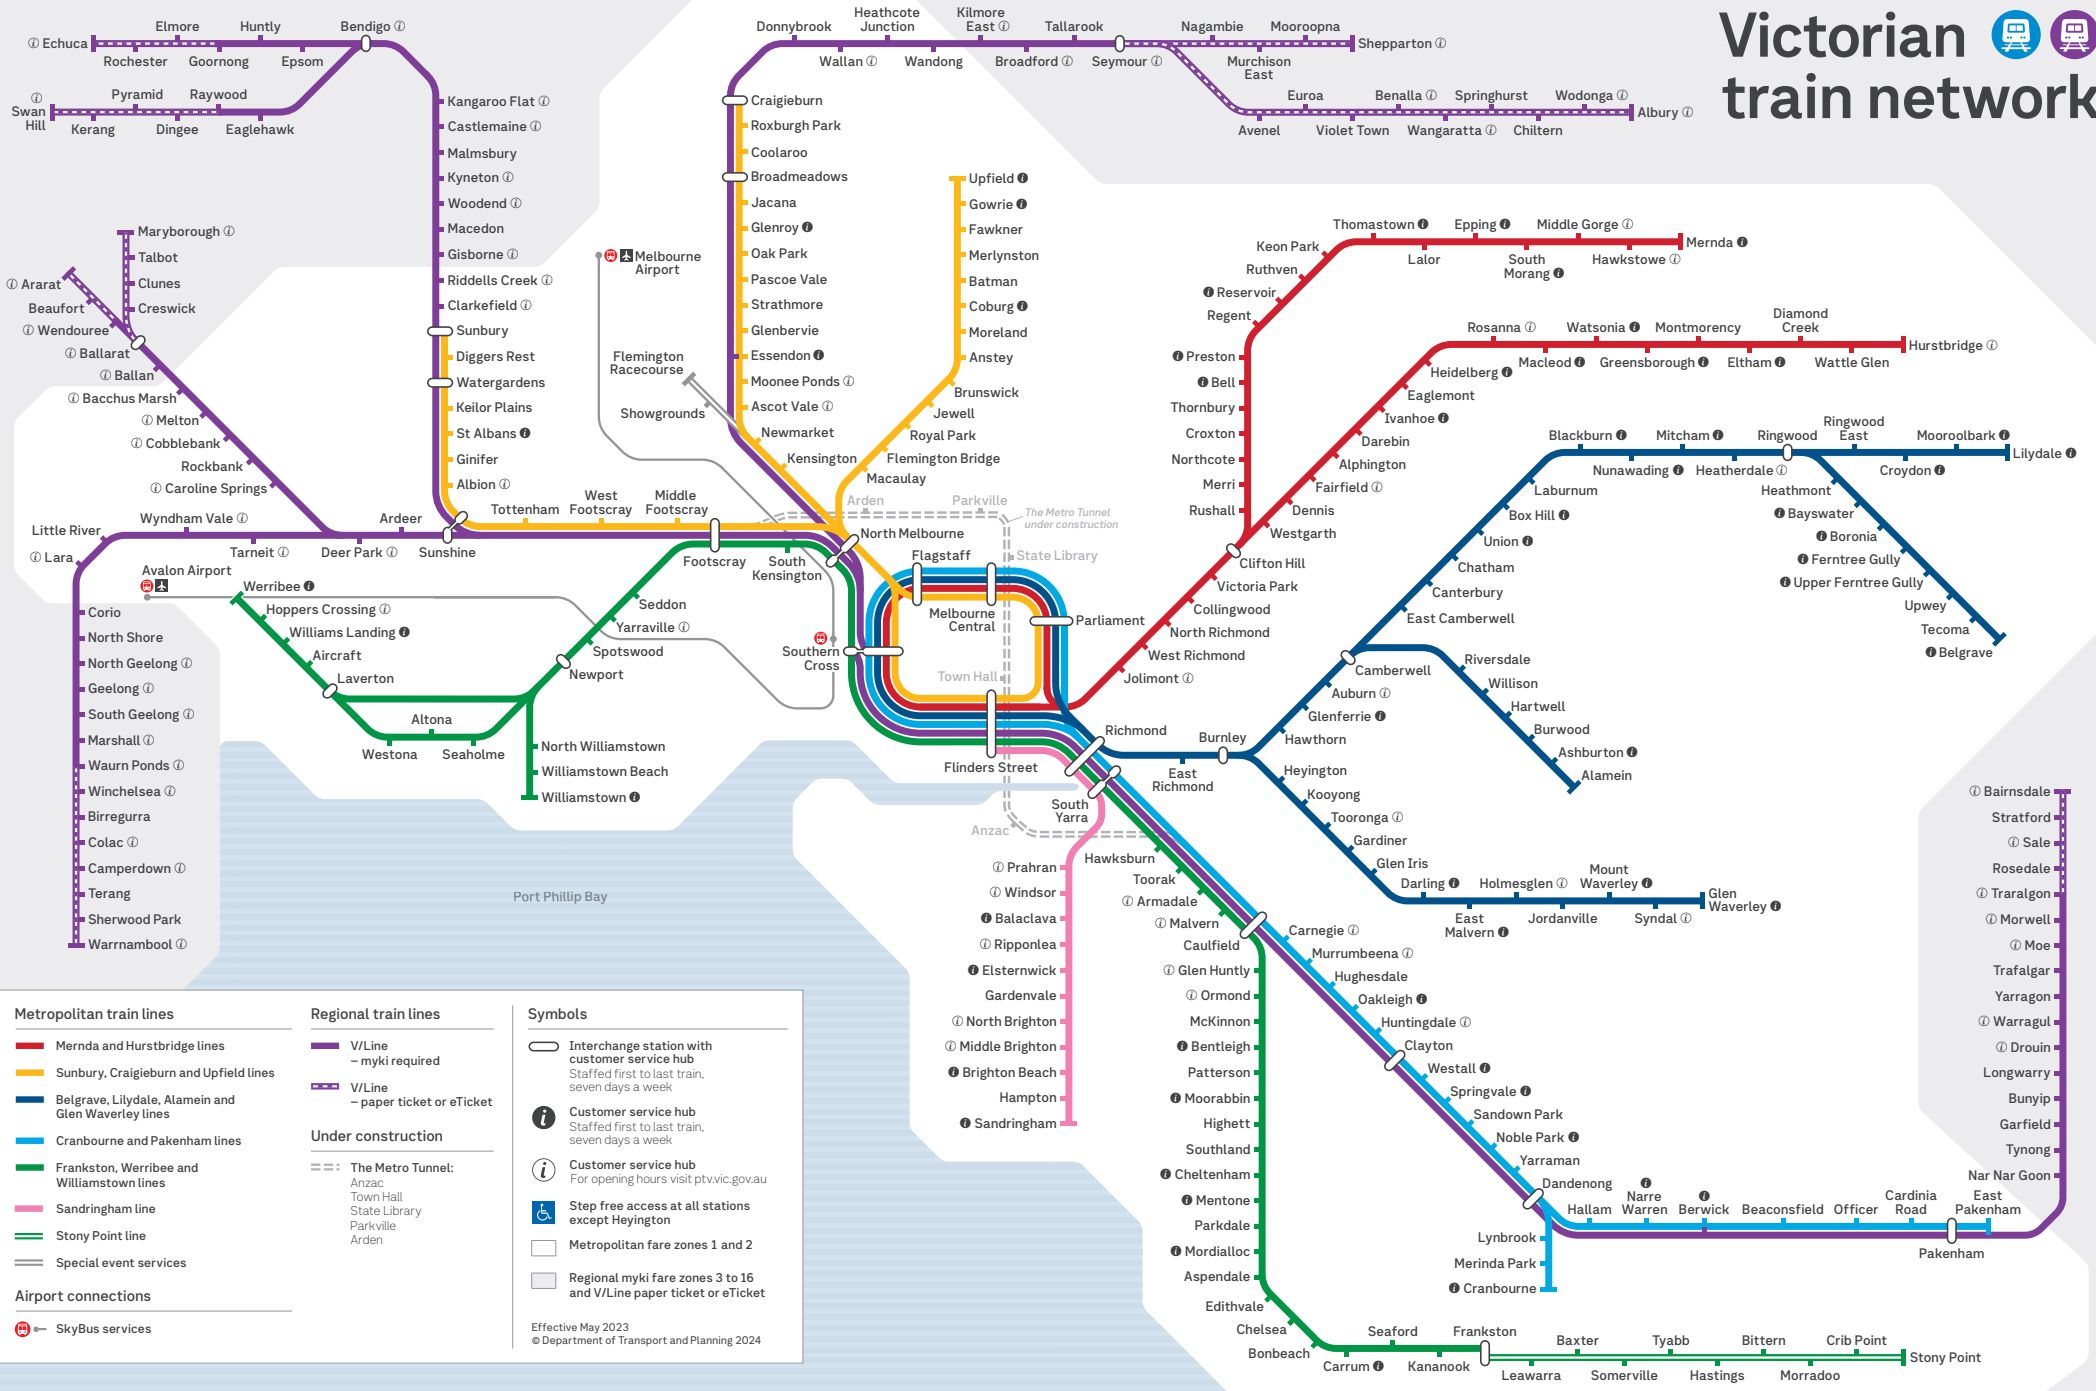

Victorian train network

Effective May 2023
© Department of Transport and Planning 2024