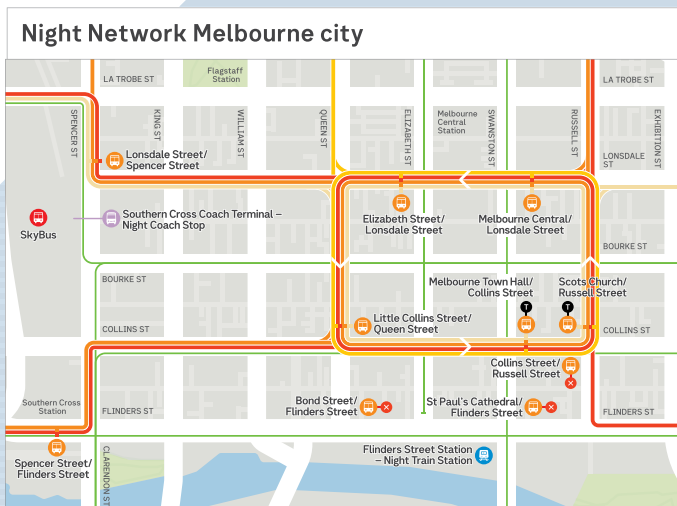

Melbourne weekend Night Bus network

Lines and routes	Symbols
Night Train network	Route number
Night Bus Routes	Night Tram stop
Night Bus City Loop operates in an anti-clockwise direction.	Night Train to Night Bus timed connection
Not to scale, not all stops shown. Effective March 2020.	Major Night Bus stop
© Department of Transport 2020	Closed Night Bus stop due to Metro Tunnel works
	Night Bus intersection
	Temporary Night Bus stop during works

Routes and stops that don't have Night Network services aren't shown.