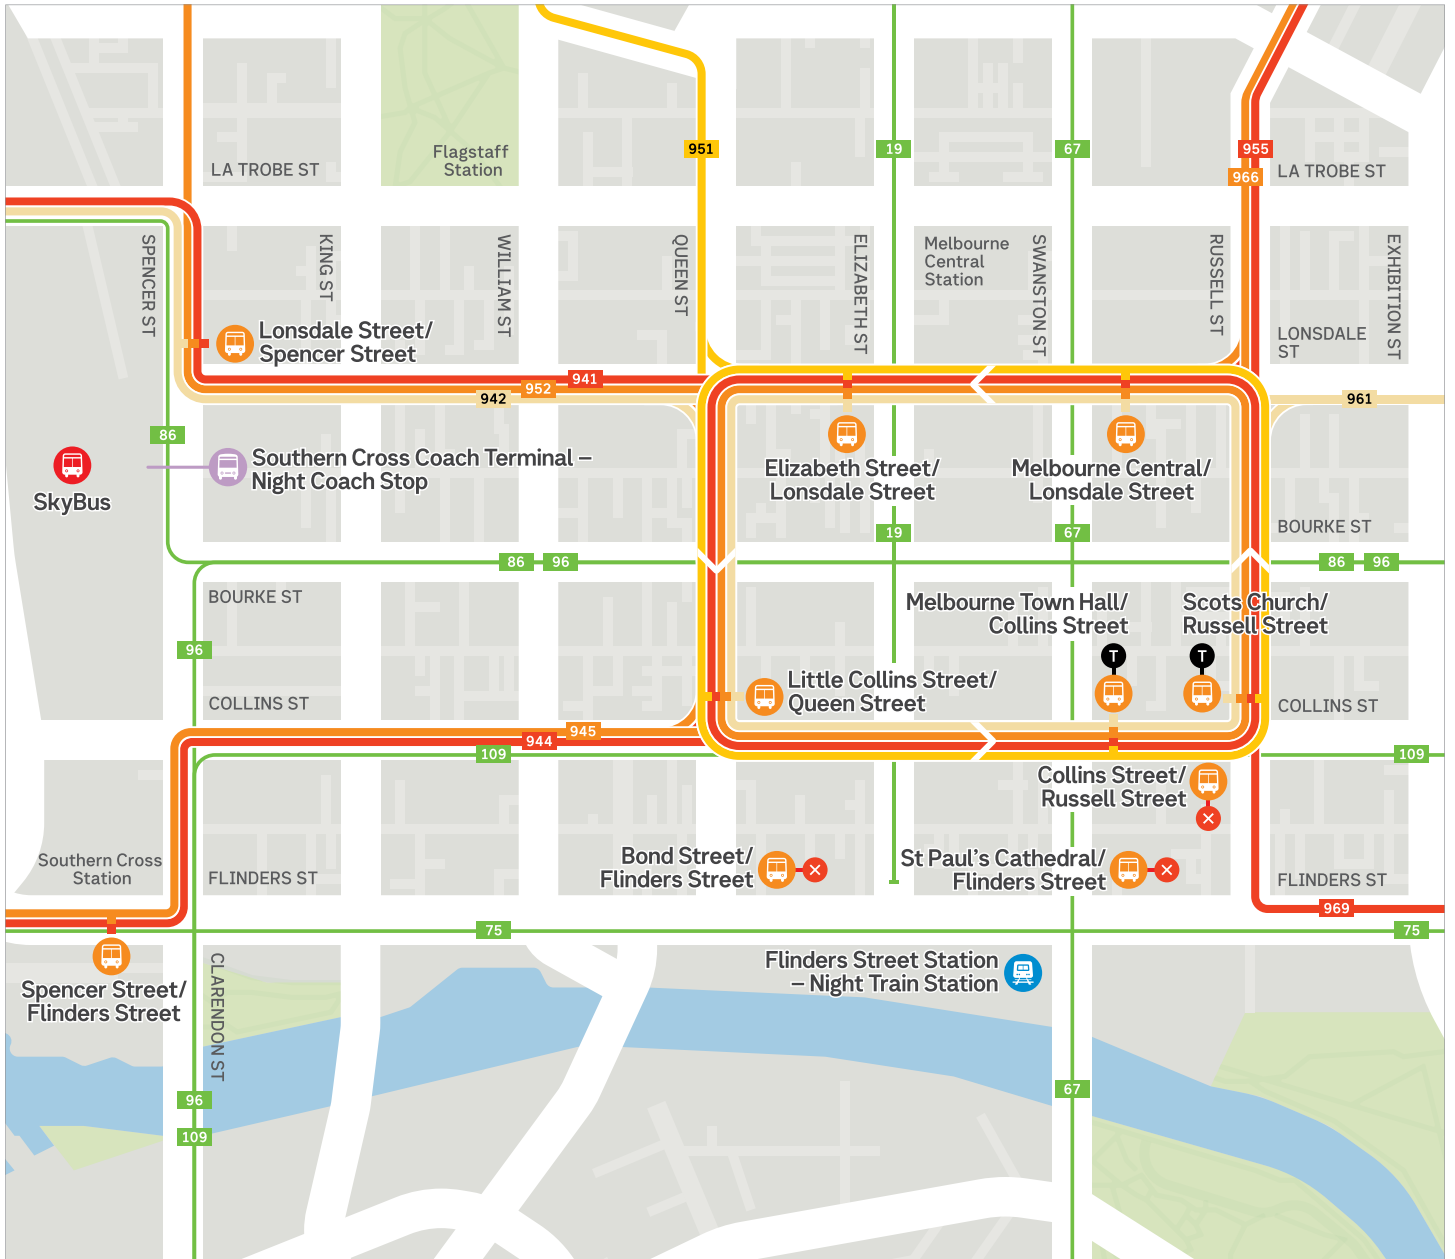

Night Network Melbourne city

Night bus routes	Symbols
	Night Bus stop Night Train station Night Coach stop Night Tram route
<p>Not to scale, not all stops shown. Effective March 2020. © Department of Transport 2020</p>	Closed Night Bus stop due to Metro Tunnel works Temporary Night Bus stop during works SkyBus services operate directly between Melbourne Airport and Southern Cross Coach Terminal

Routes and stops that don't have Night Network services aren't shown.