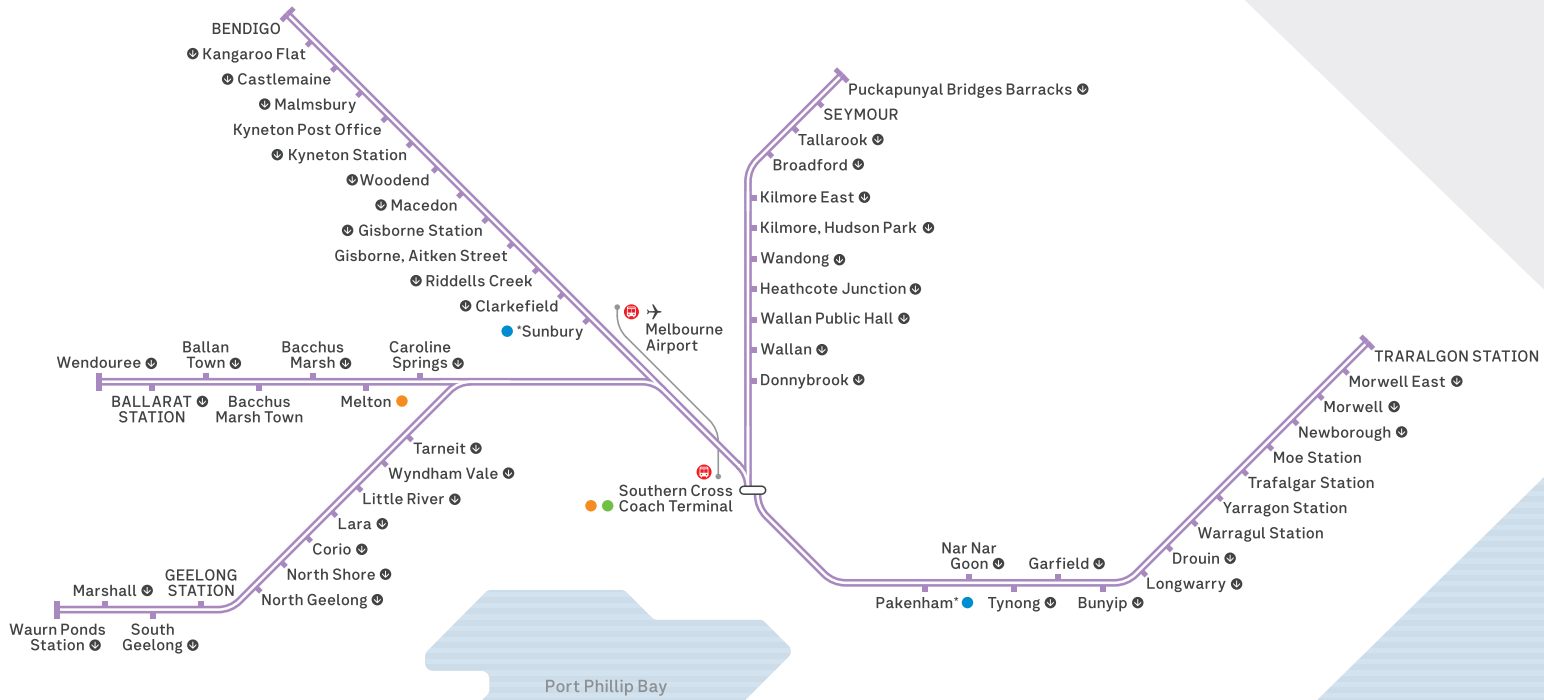

Regional weekend Night Coach network

Lines and routes

- Night Coach
- Night Bus Routes
- Night Tram Routes

Symbols

- SkyBus services operate directly between Melbourne Airport and Southern Cross Coach Terminal
- Interchange
- Night Coach Stop
- Closed Night Bus stop due to Metro Tunnel works
- Temporary Night Bus stop during works
- Drop-off only on request
- Night Train stop
- Night Tram stop
- Night Bus stop

*Pick-up only at Pakenham & Sunbury.
 Not to scale, not all stops shown.
 Effective March 2020.
 © Department of Transport 2020