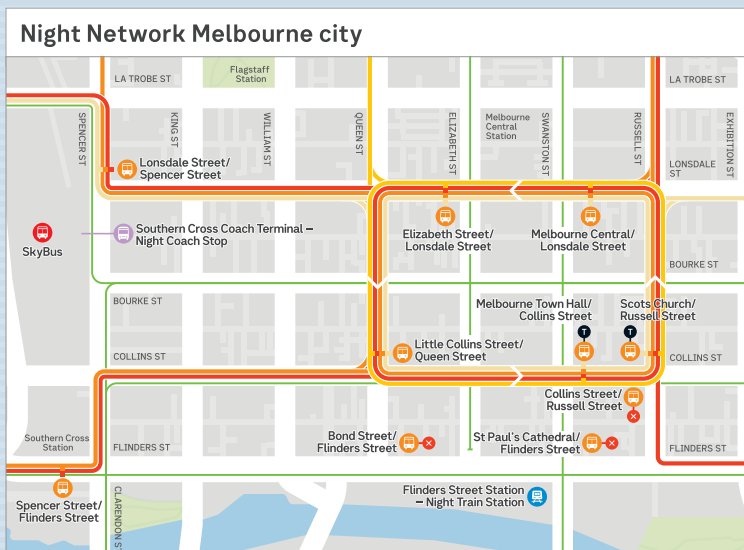

Regional weekend Night Coach network

Lines and routes

- Night Coach
- Night Bus Routes
- Night Tram Routes

Symbols

- SkyBus services operate directly between Melbourne Airport and Southern Cross Coach Terminal
- Interchange
- Night Coach Stop
- Closed Night Bus stop due to Metro Tunnel works
- Temporary Night Bus stop during works
- Drop-off only on request
- Night Train stop
- Night Tram stop
- Night Bus stop

*Pick-up only at Pakenham & Sunbury.
 Not to scale, not all stops shown.
 Effective March 2020.
 © Department of Transport 2020