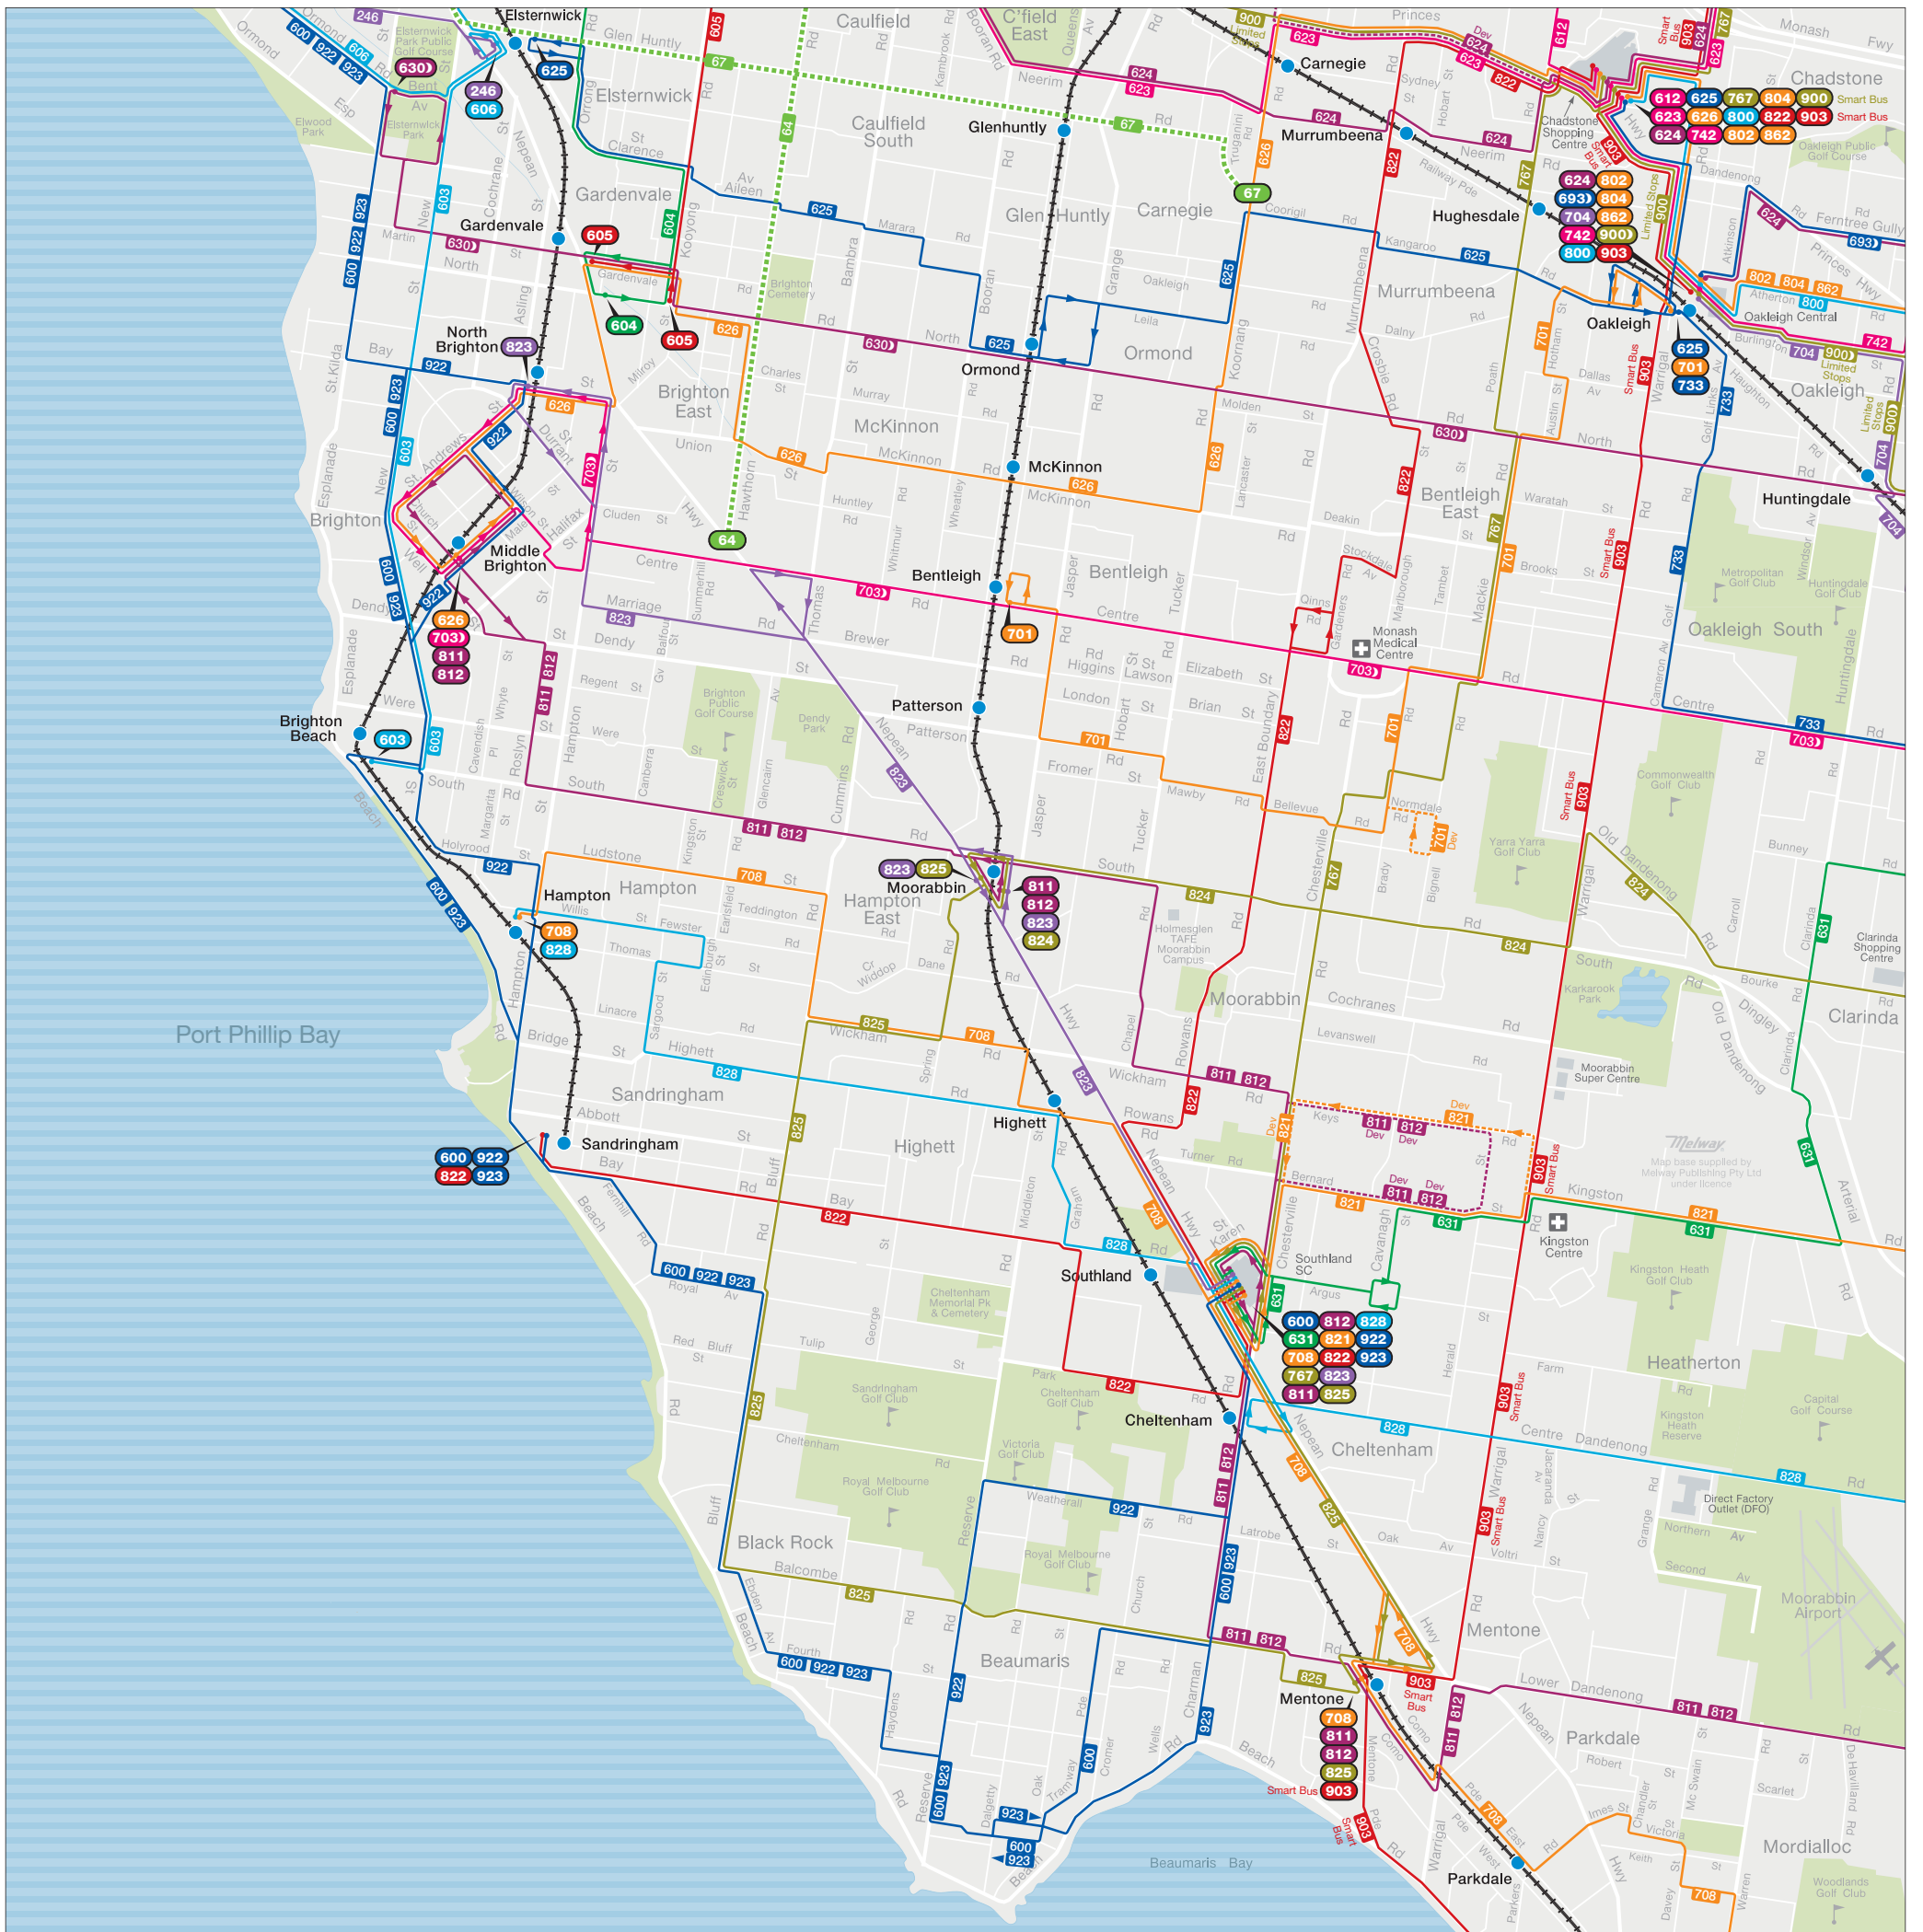

Bayside bus network

——— Train
 - - - - - Tram
 ||||| Bus
 64 Tram terminus
 600 Bus terminus
 600 Night Bus terminus

MAP NOT TO SCALE
 Effective September 2021

PTVH570/21

For more public transport information visit ptv.vic.gov.au, use the **PTV app** or call **1800 800 007**.

Authorised by the Department of Transport, 1 Spring Street, Melbourne