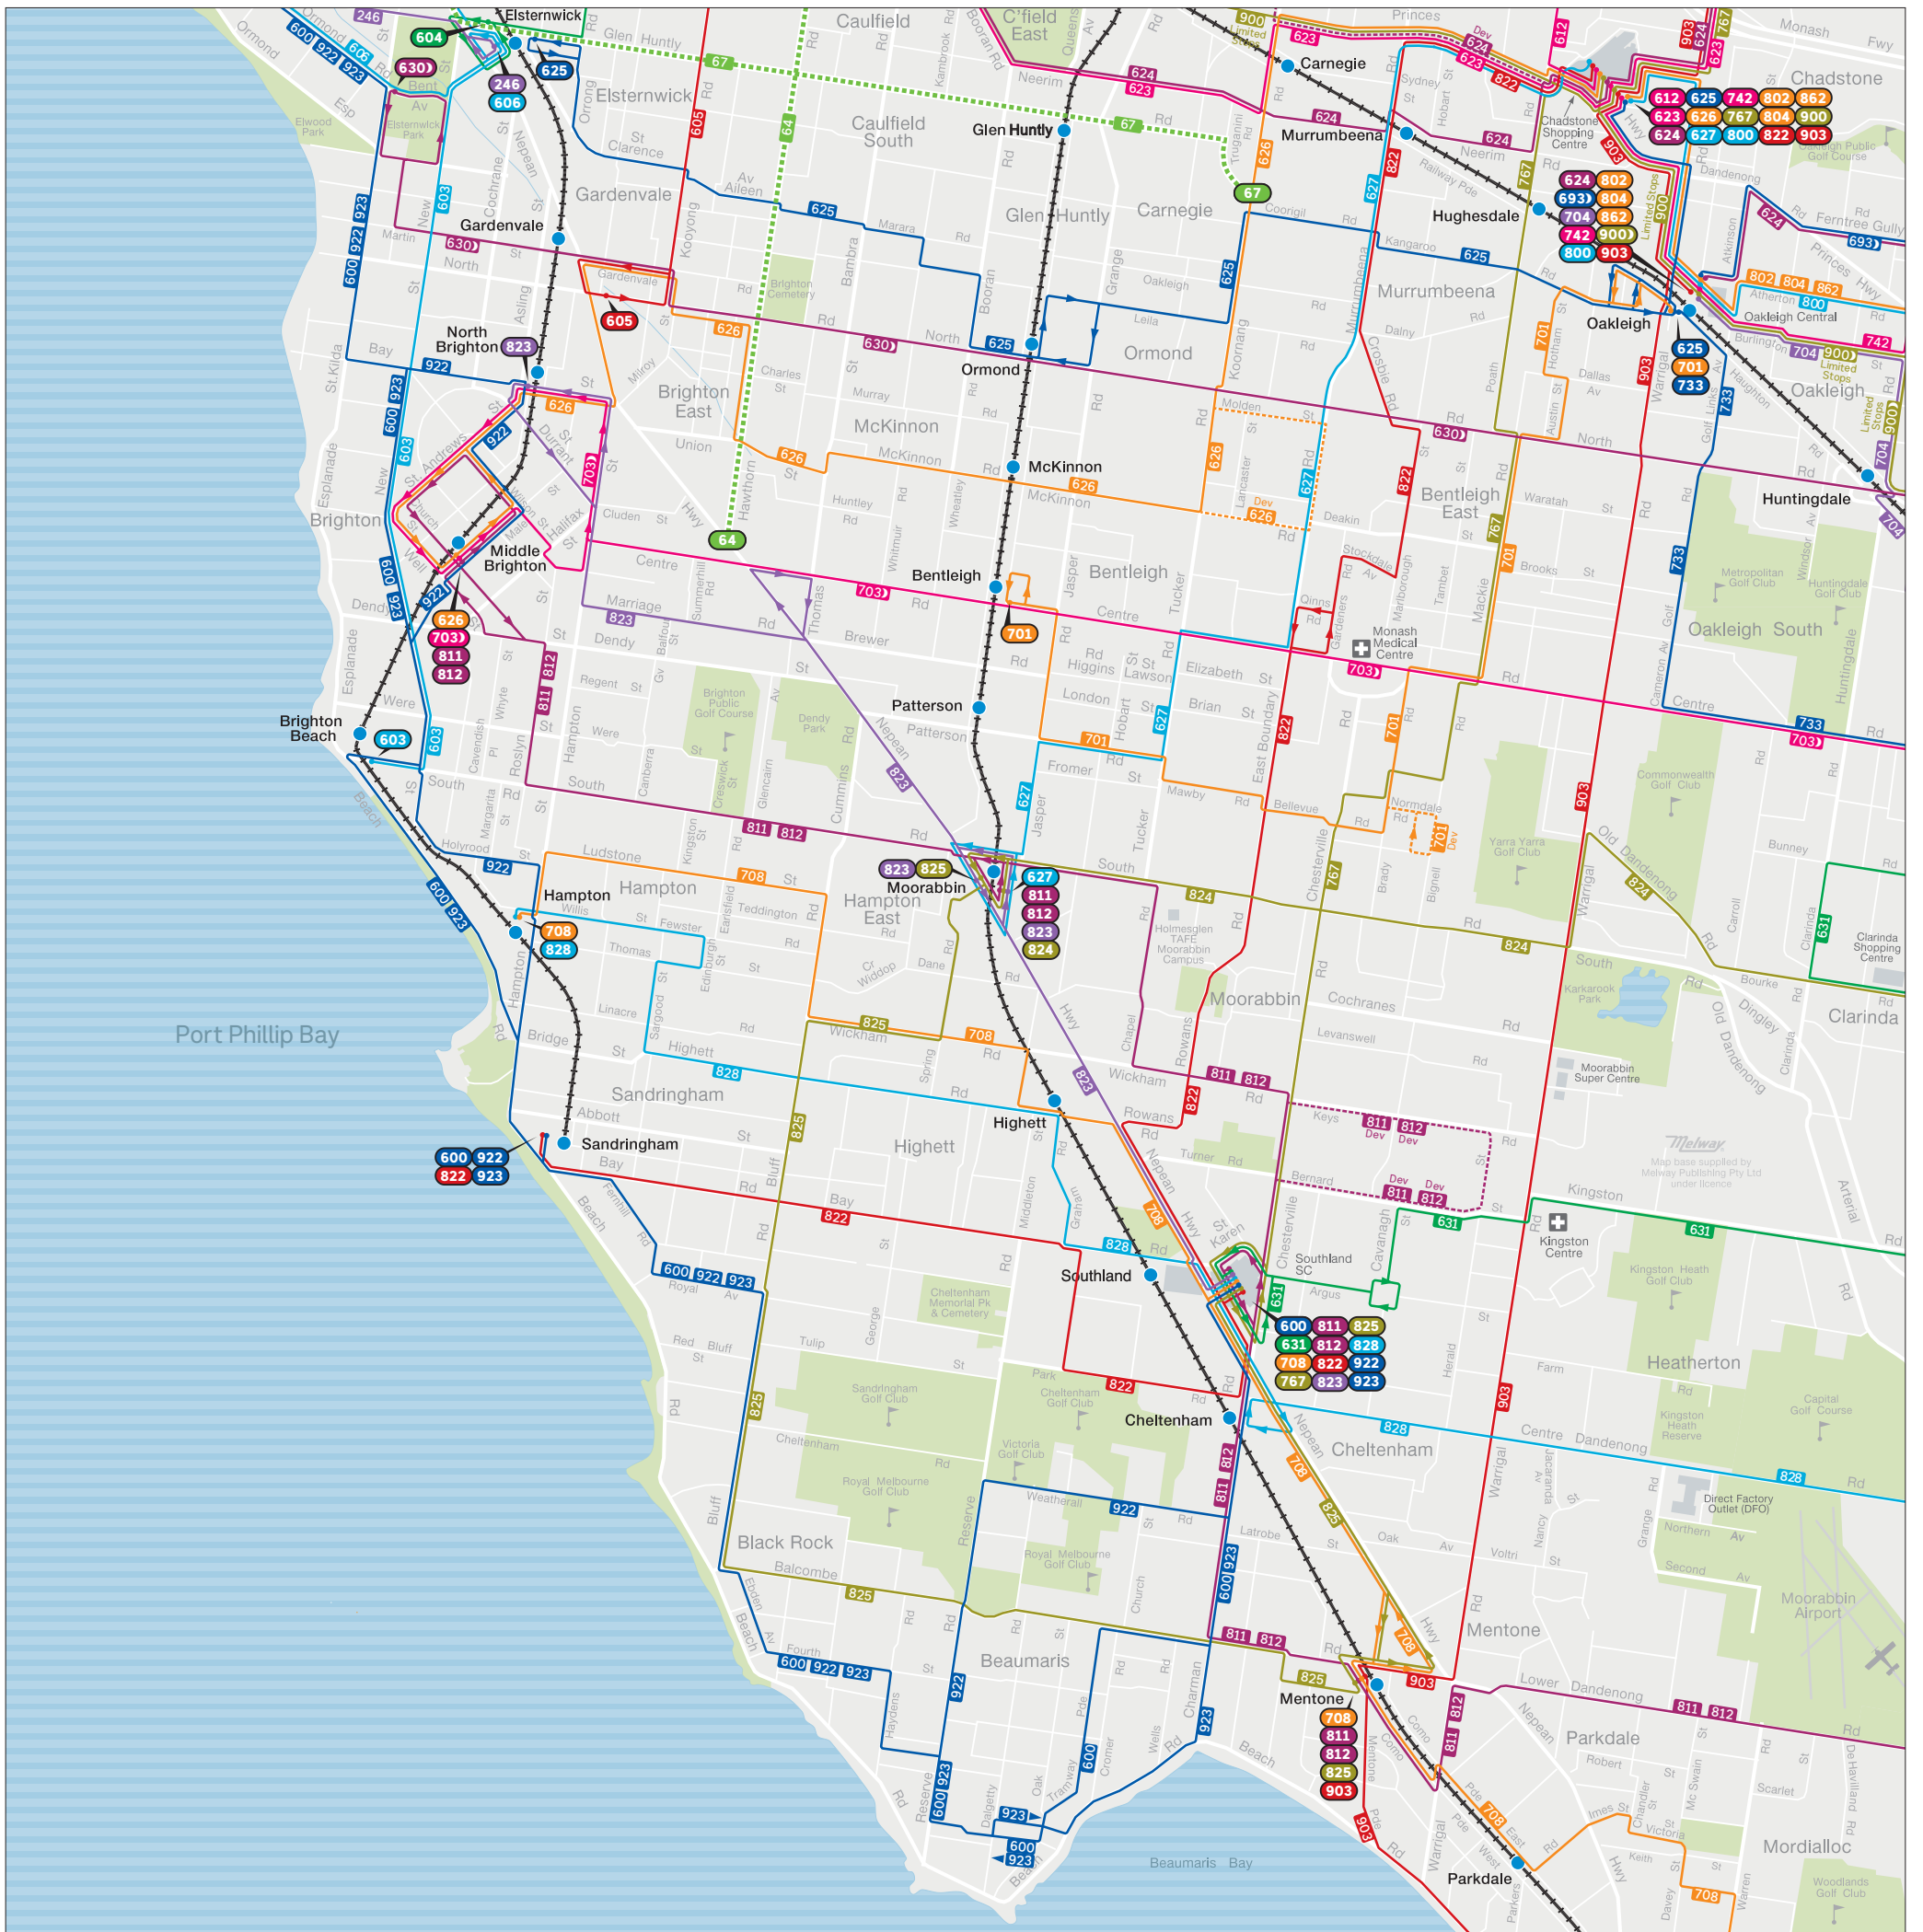

# Bayside bus network

——— Train   
 - - - - - Tram   
 | | | | | Bus   
 - - - - - Bus Deviation/Bus Extension   
 ● 64 Tram terminus   
 ● 600 Bus terminus   
 ● 600 Night Bus terminus

MAP NOT TO SCALE  
Effective November 2024