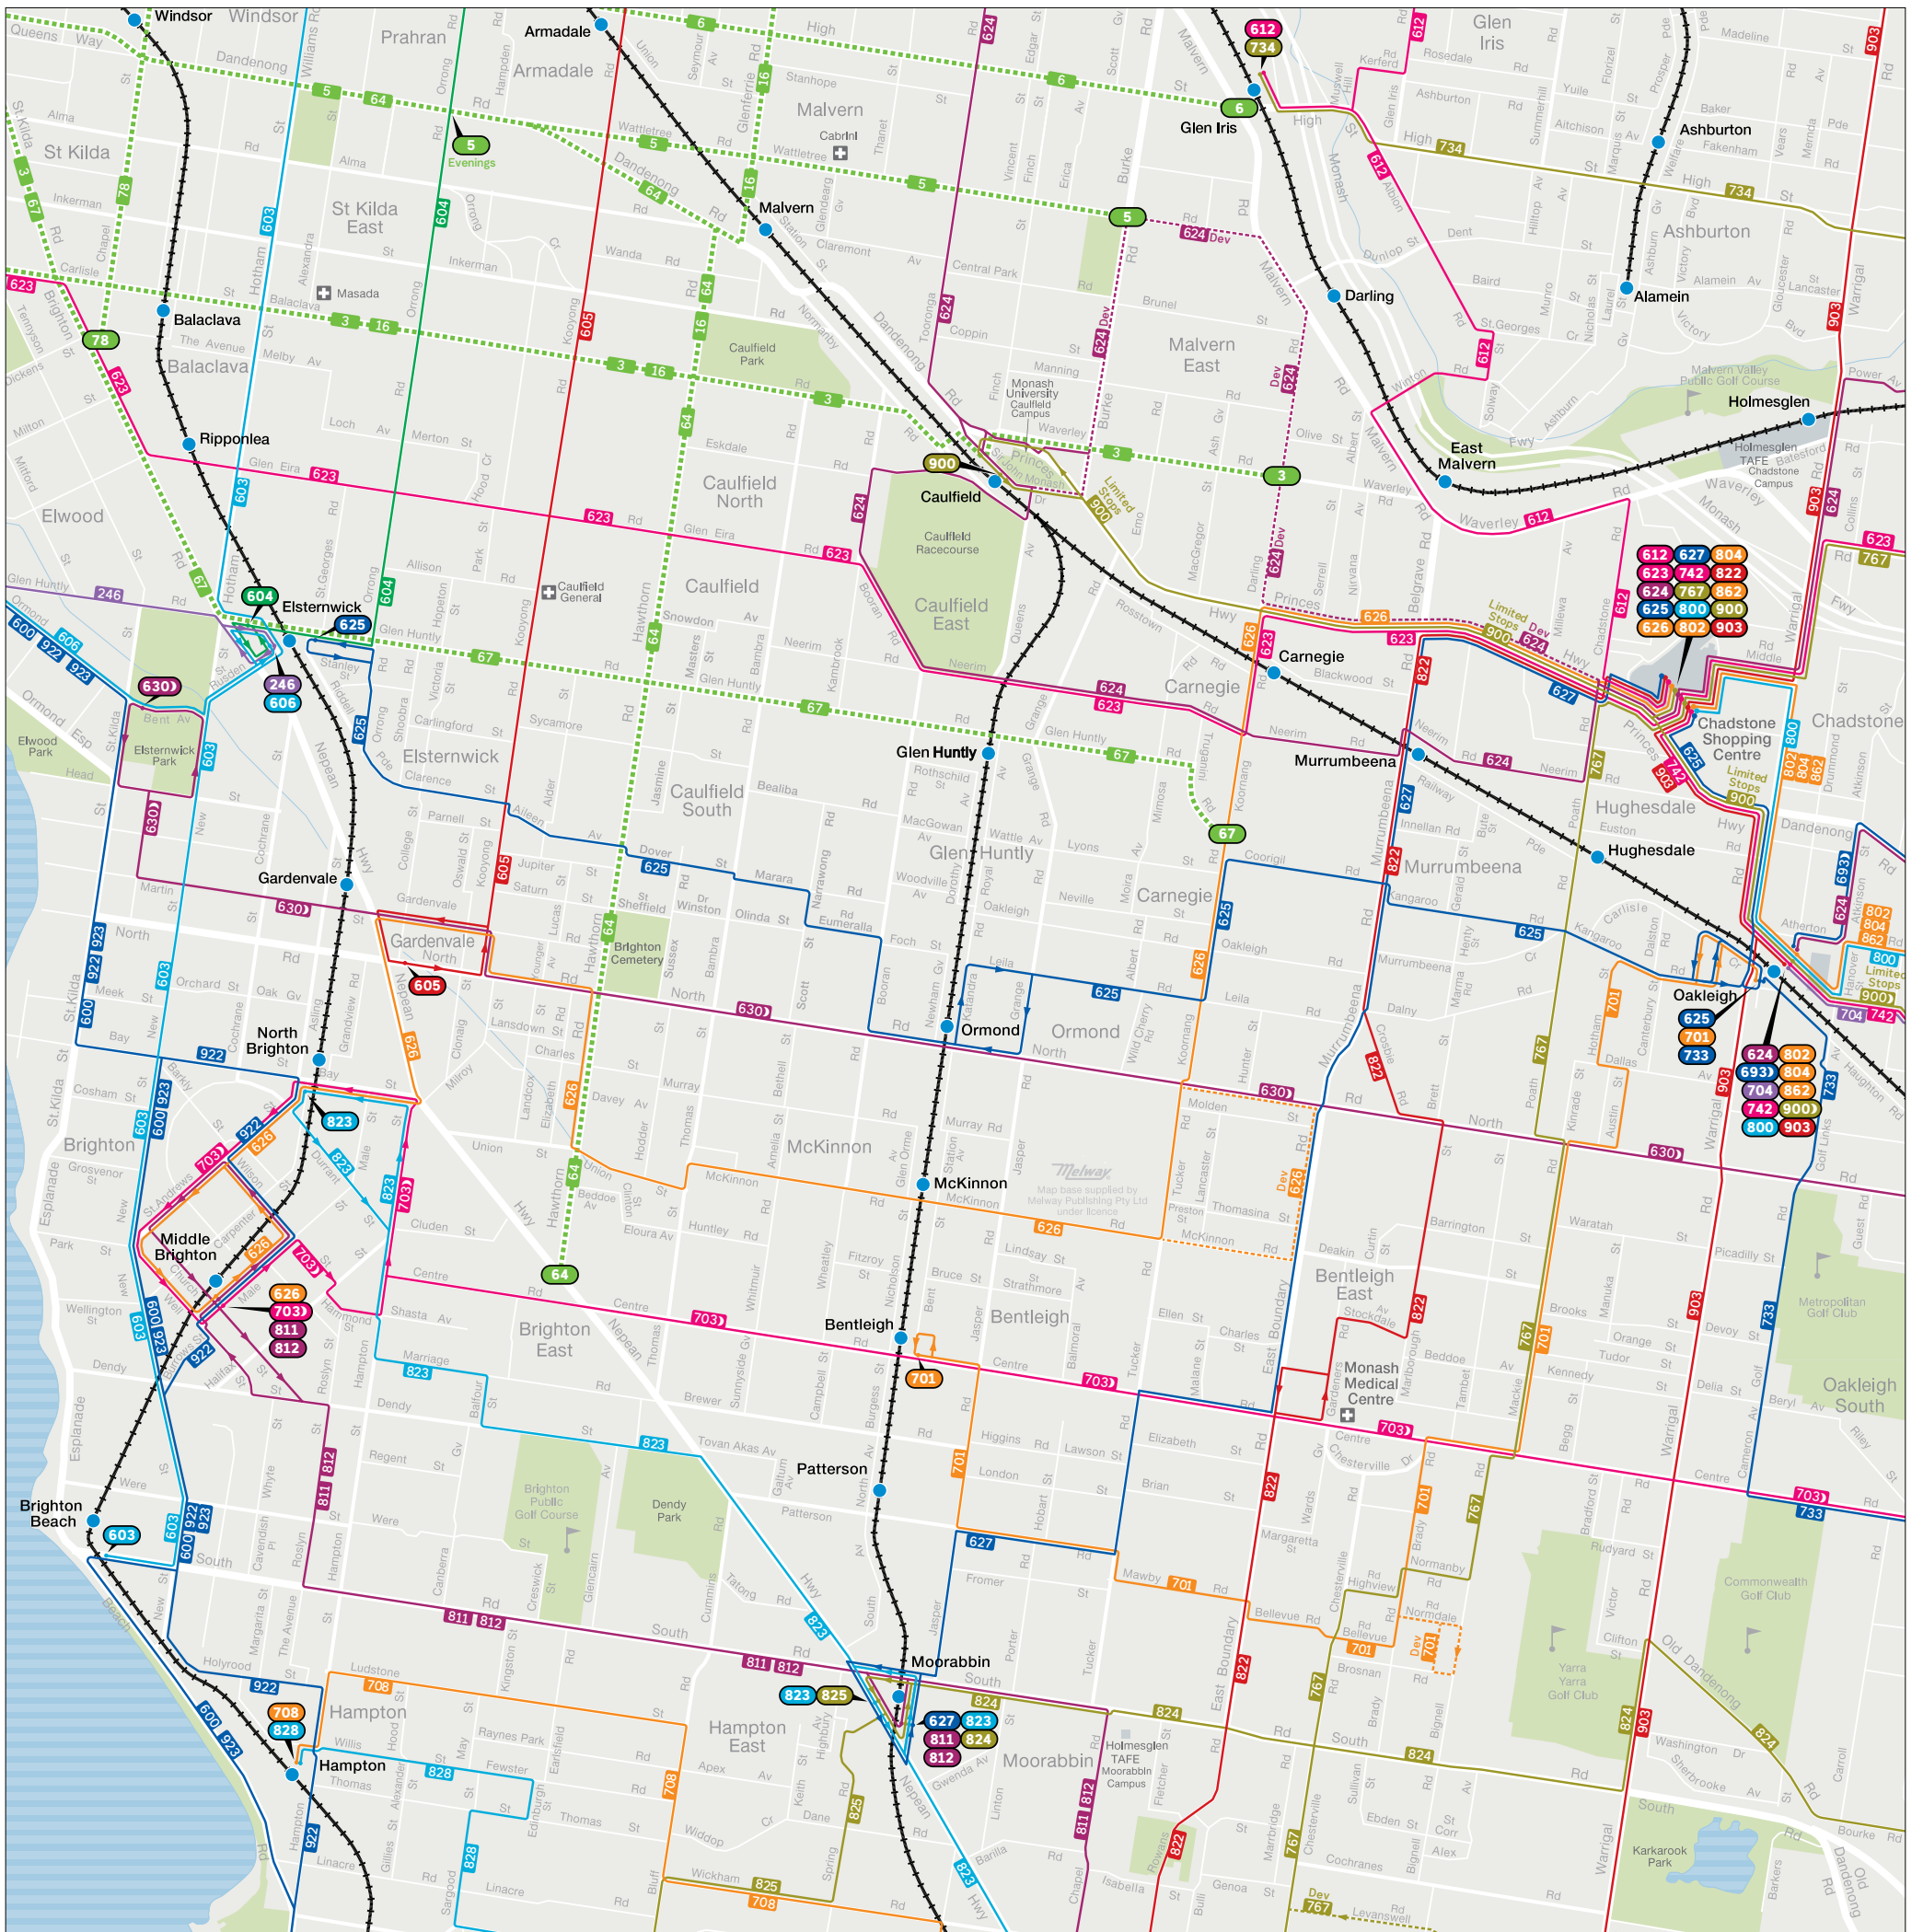

Glen Eira bus network

--- Train
 --- Tram
 --- Bus
 64 Tram terminus
 600 Bus terminus
 600 Night Bus terminus

MAP NOT TO SCALE Effective November 2024

DTPO920/24

For more public transport information visit ptv.vic.gov.au, use the **PTV app** or call **1800 800 007**.

Authorised by the Department of Transport and Planning, 1 Spring Street, Melbourne