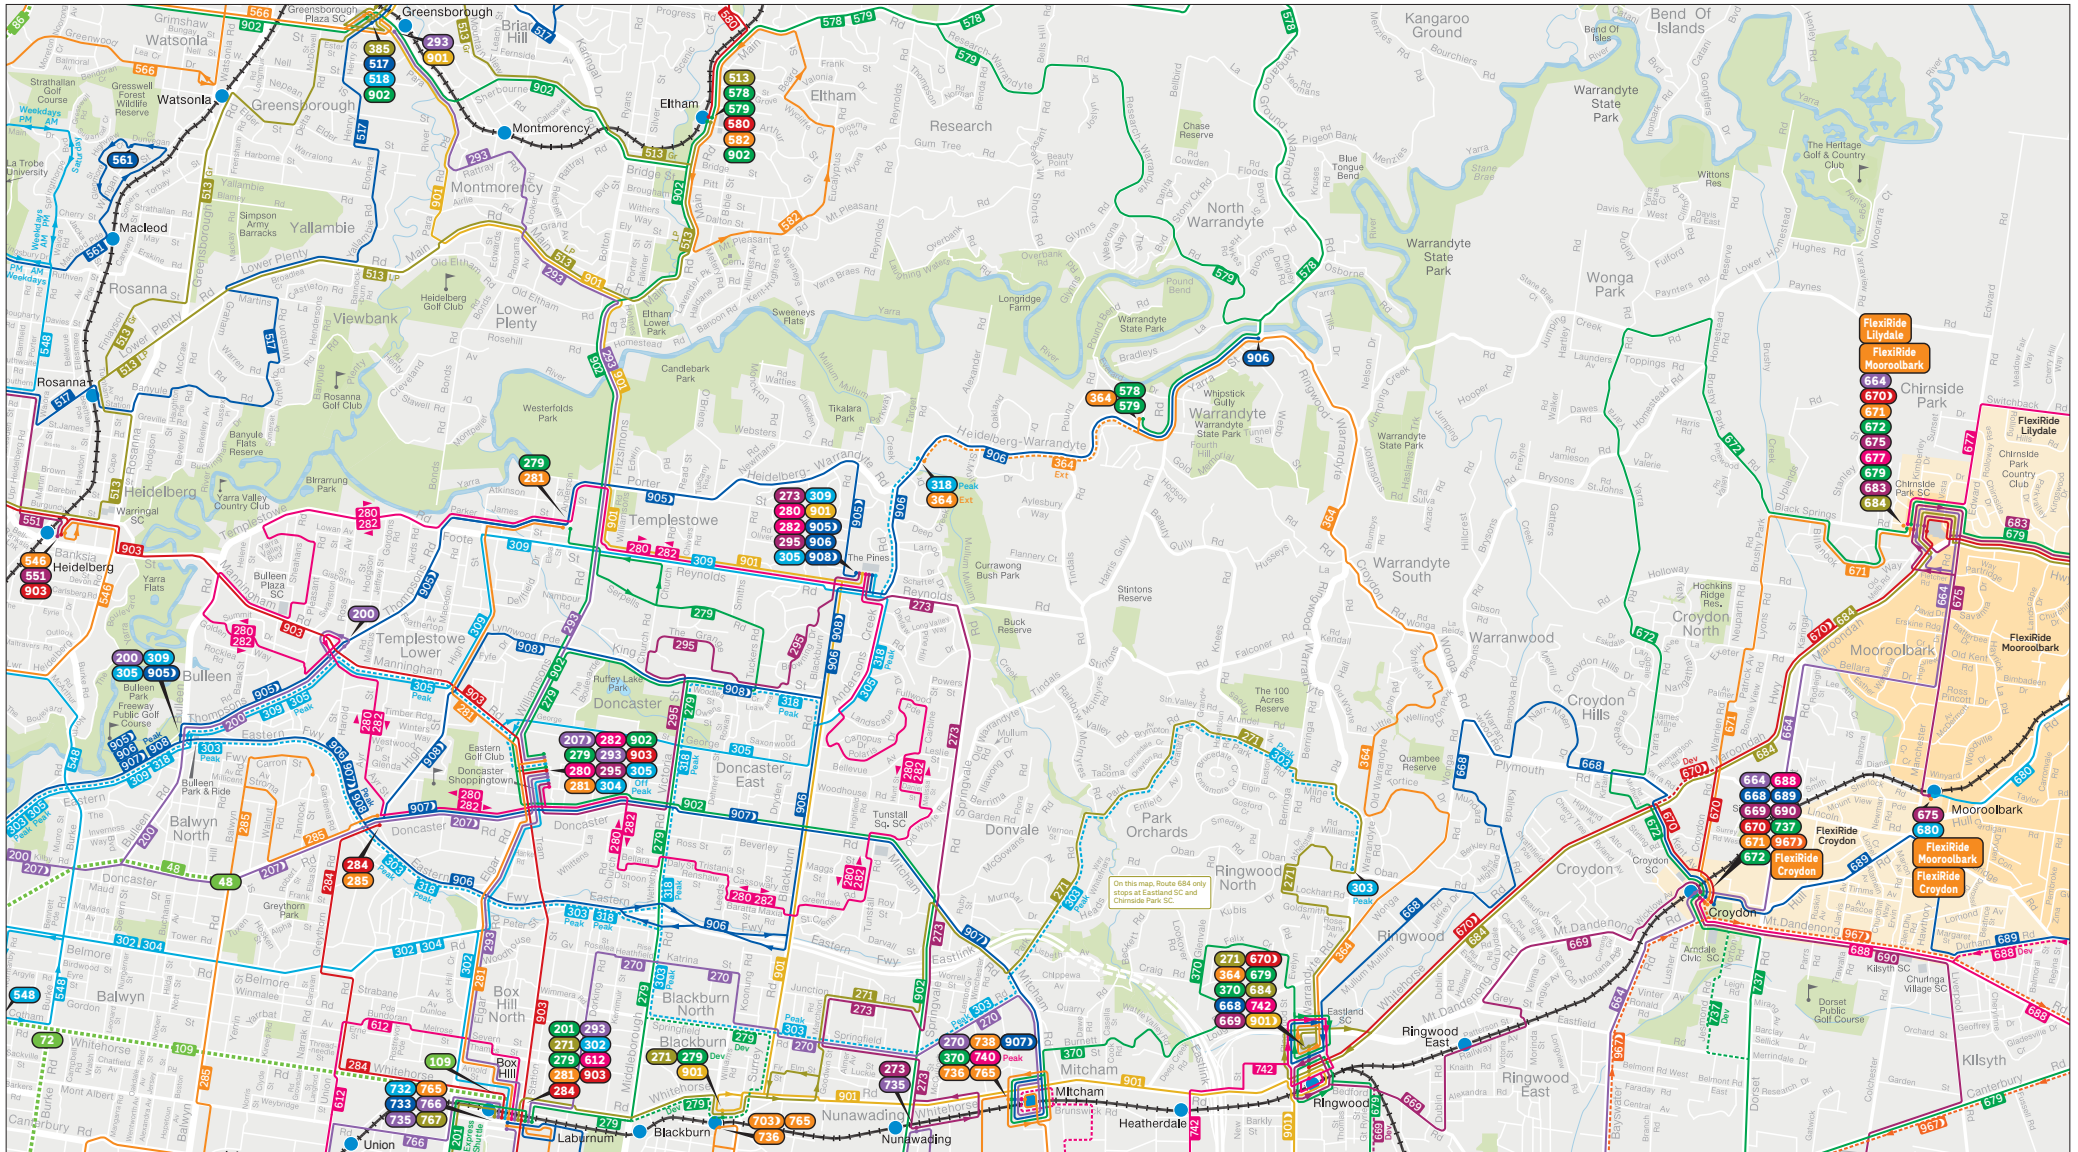

Manningham bus network

—+—+—+— Train
 —●—●—●— Tram
 —|—|—|—|— Bus
 —- - - - - Bus Deviation/Bus Extension
 ● 64 Tram terminus
 ● 600 Bus terminus
 ● 600 Night Bus terminus

MAP NOT TO SCALE
Effective January 2025