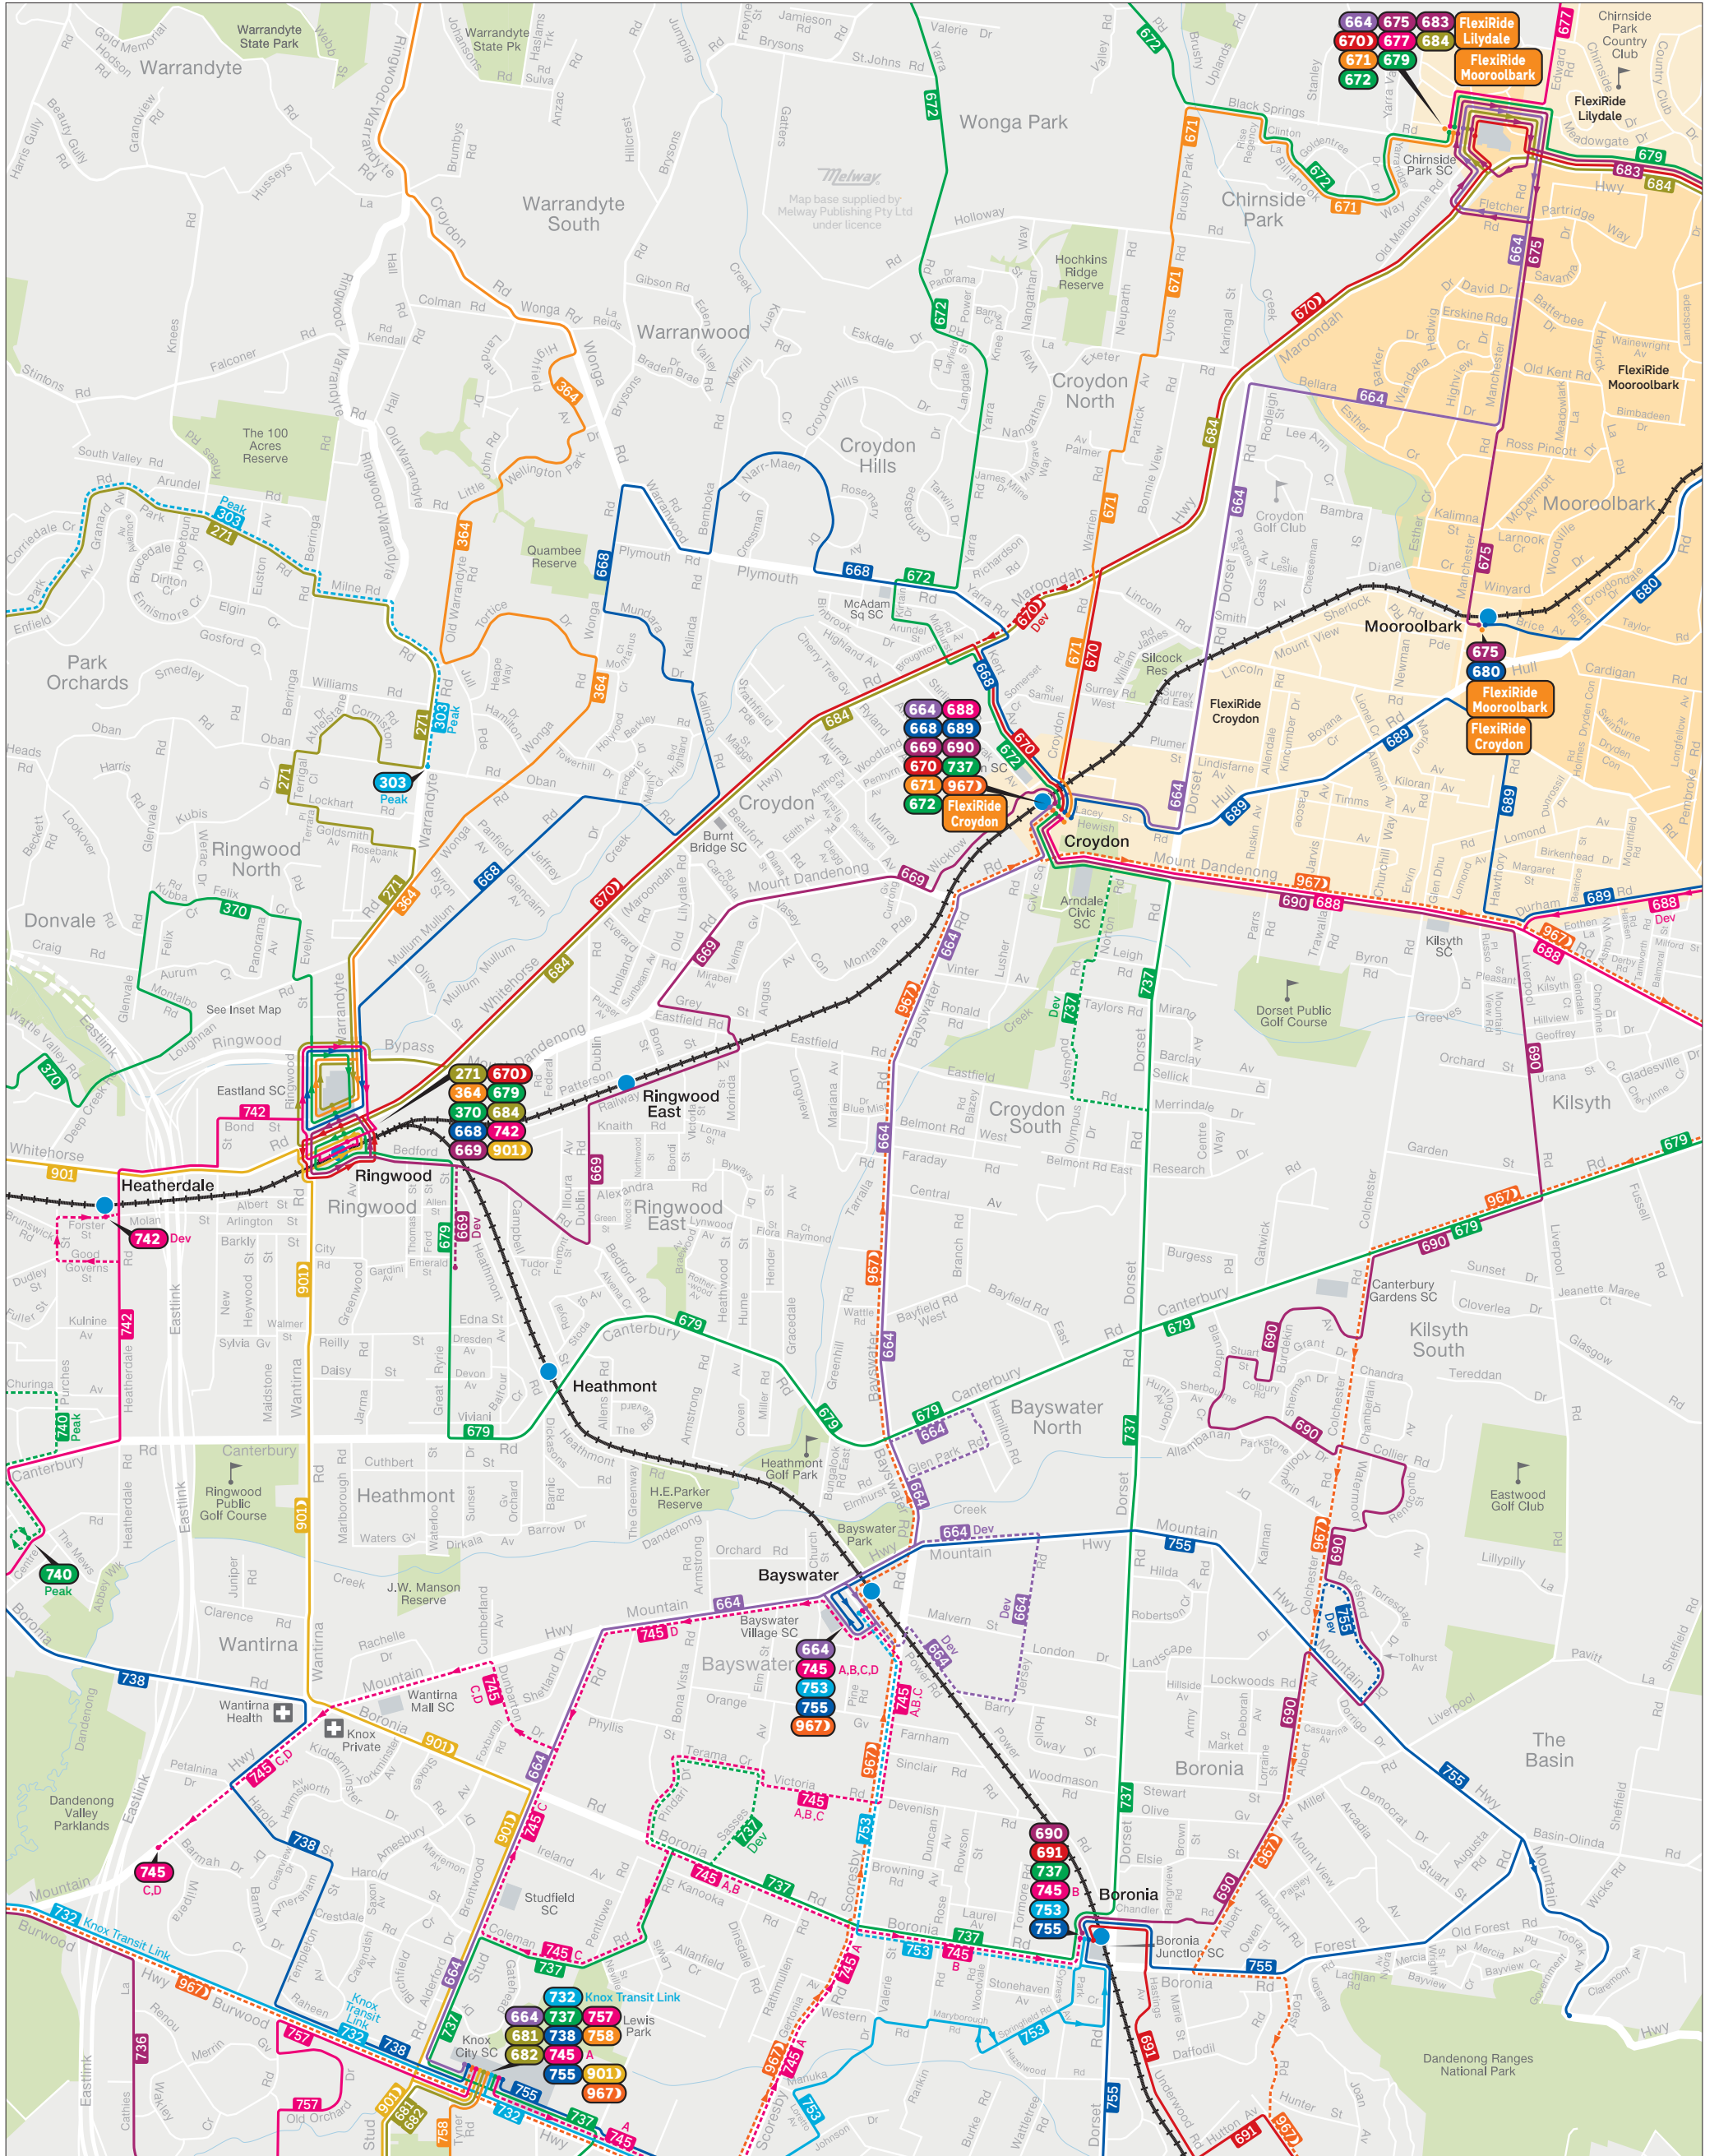

Maroondah bus network

— Train
 — Tram
 — Bus
 - - - Bus Deviation/Bus Extension
 64 Tram terminus
 600 Bus terminus
 600 Night Bus terminus

MAP NOT TO SCALE
Effective October 2024

For more public transport information visit ptv.vic.gov.au, use the PTV app or call 1800 800 007.