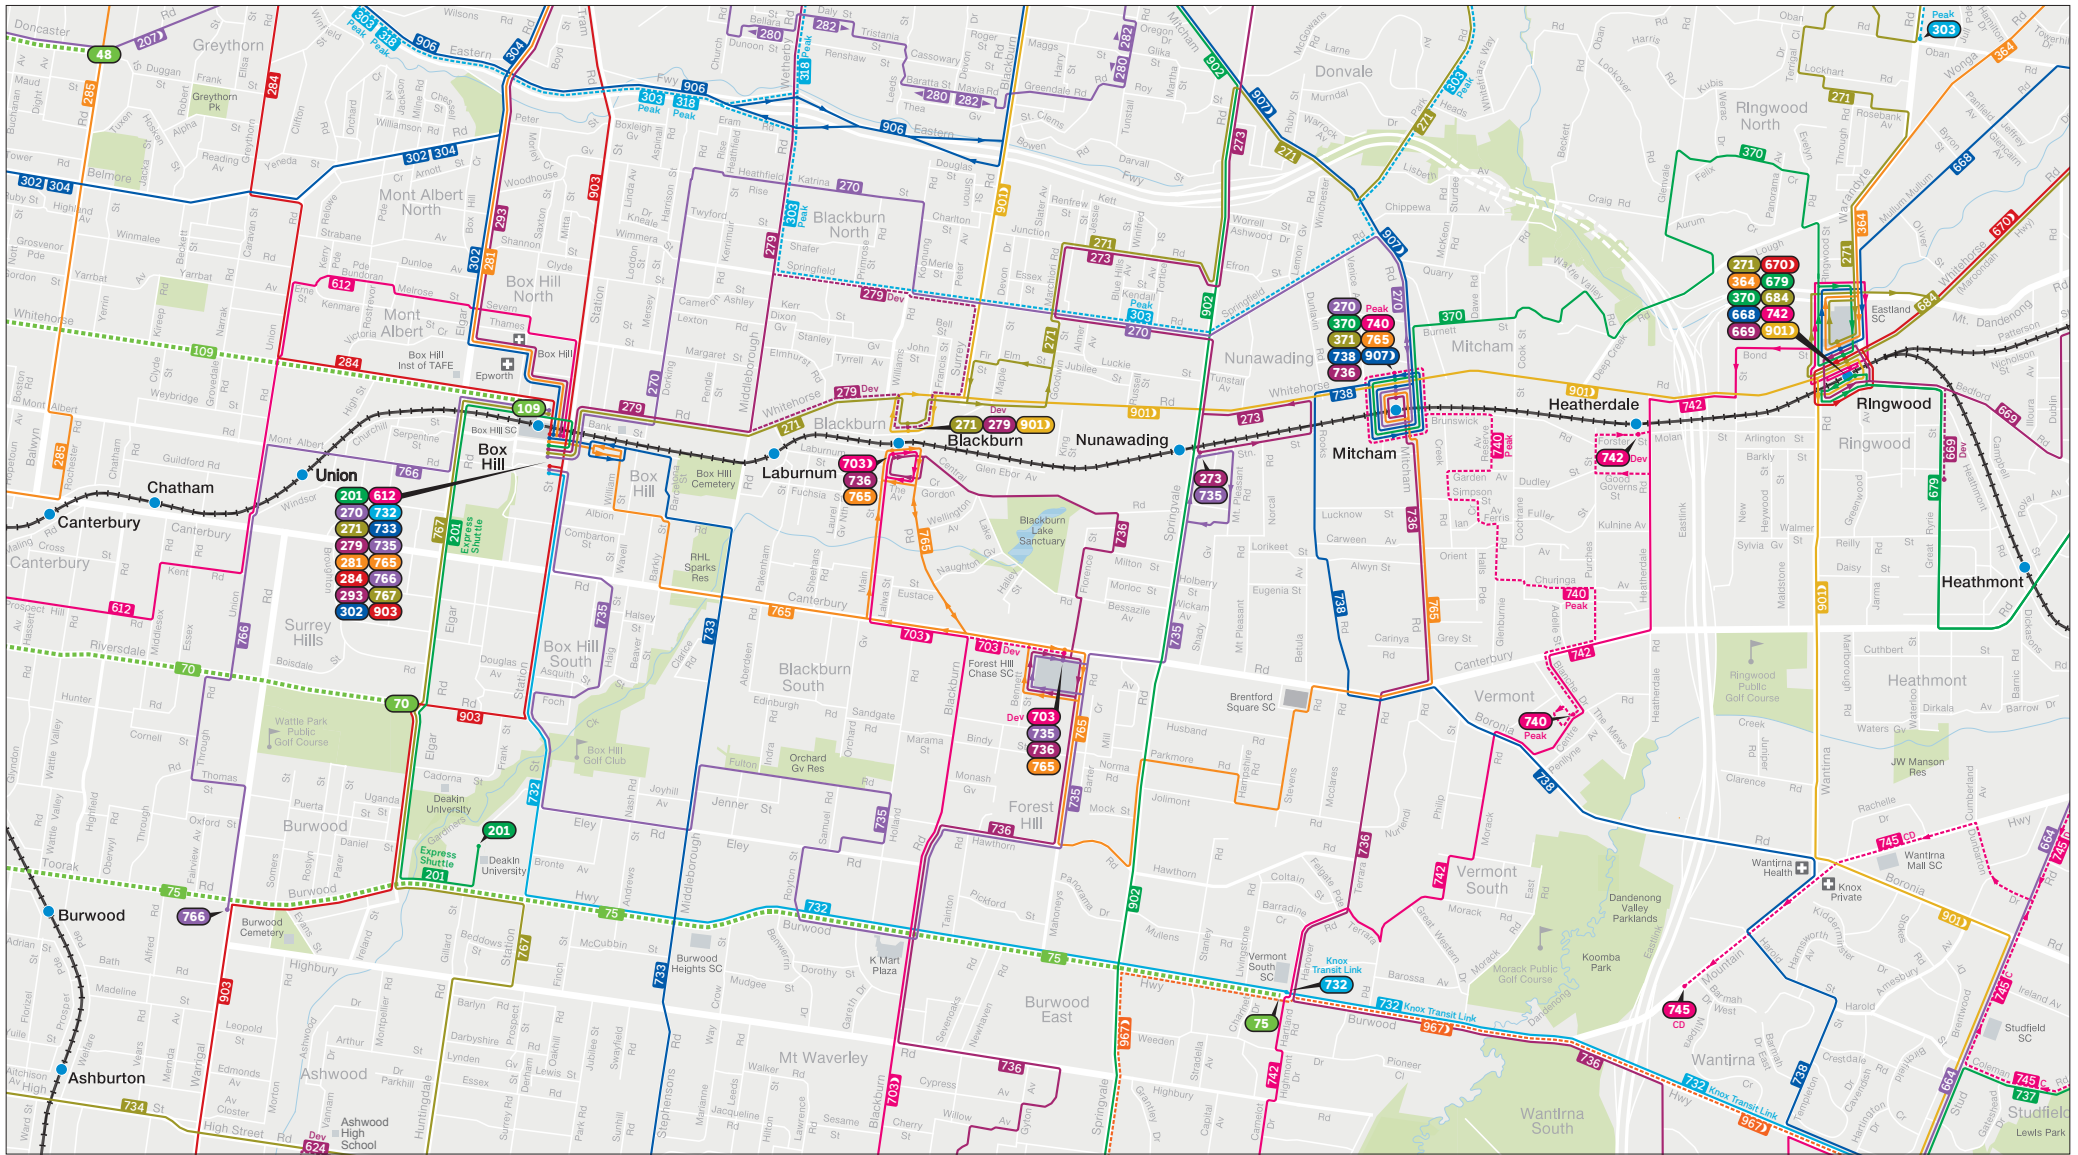

Whitehorse bus network

--- Train
 --- Tram
 --- Bus
 --- Bus Deviation/Bus Extension
 64 Tram terminus
 600 Bus terminus
 600 Night Bus terminus

MAP NOT TO SCALE
 Effective January 2025