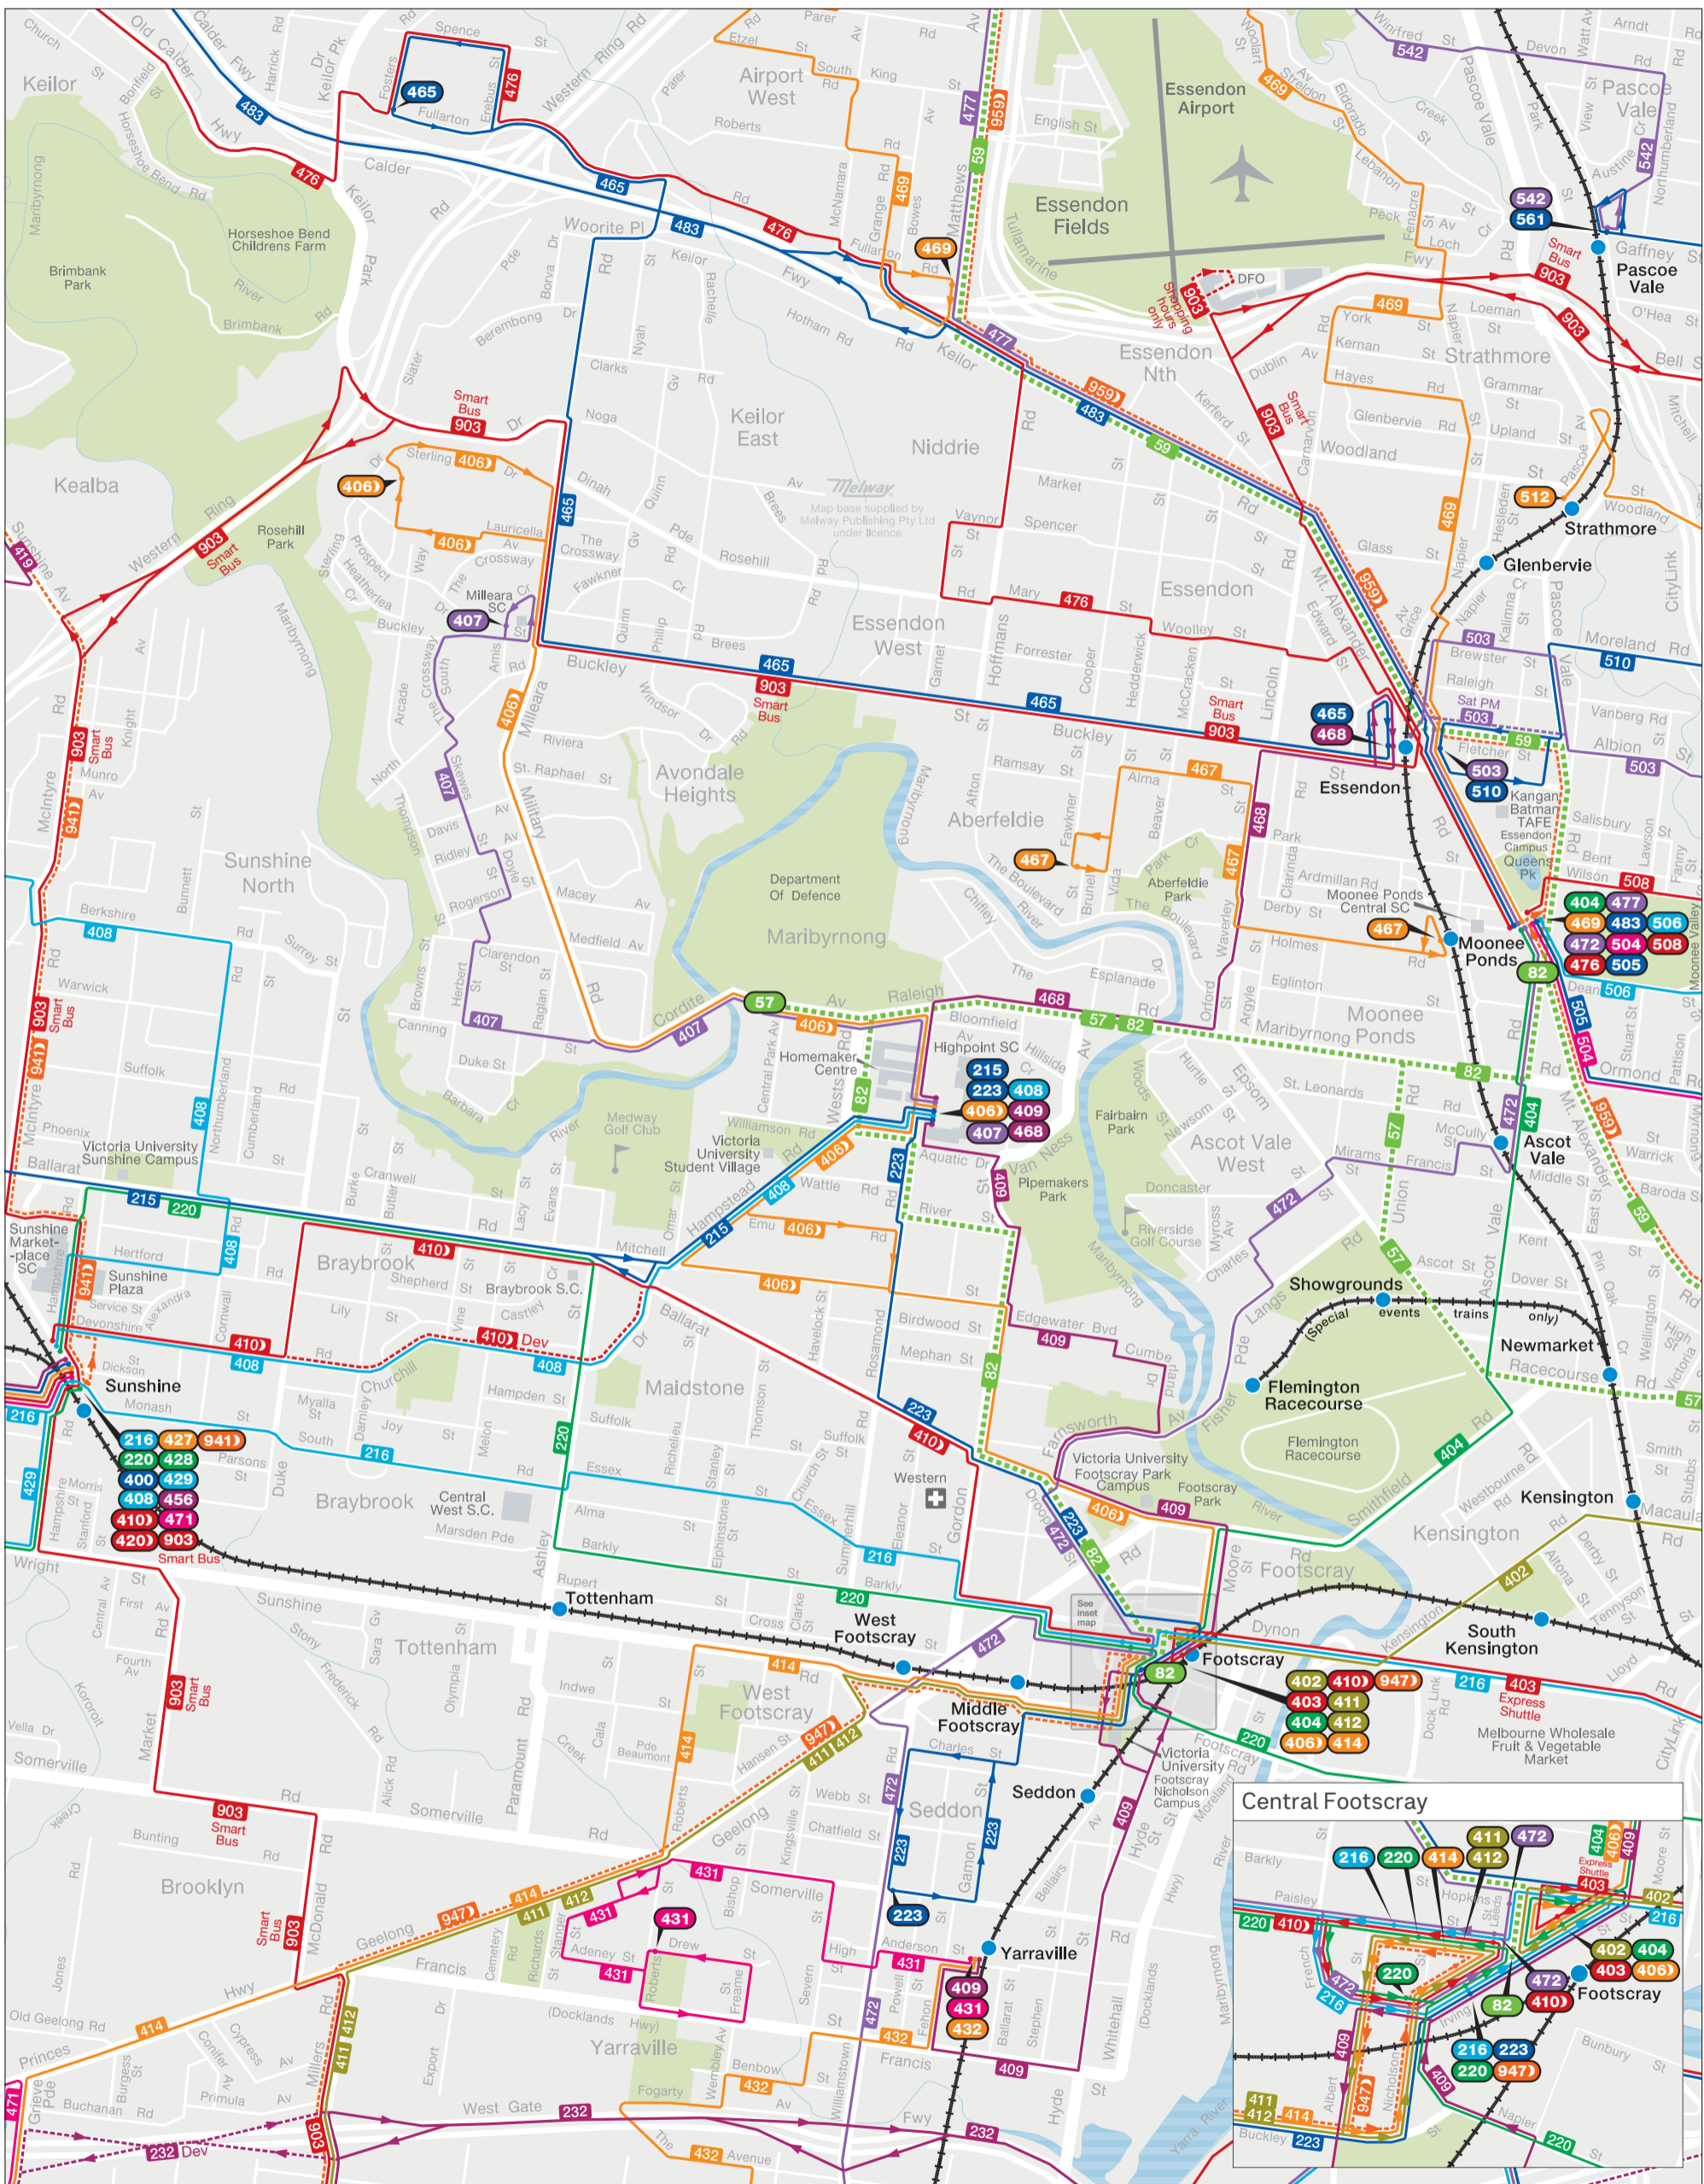

Maribyrnong bus network

—+—+—+— Train
⋯ Tram
▬ Bus
64 Tram terminus
600 Bus terminus
600 Night Bus terminus
MAP NOT TO SCALE
Effective September 2021
↑ N

PTVH5570/21

For more public transport information visit ptv.vic.gov.au, use the **PTV app** or call **1800 800 007**.

Authorised by the Department of Transport, 1 Spring Street, Melbourne