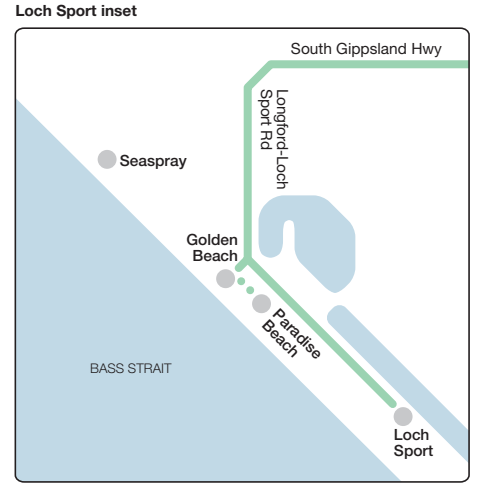

Sale bus network

- Routes**
- 1 South Sale
 - 2 North East Sale
 - 3 Wurruk
 - 4 Sale Station
 - 5 North West Sale
 - 6 North Sale
 - 7 Loch Sport

See Loch Sport inset