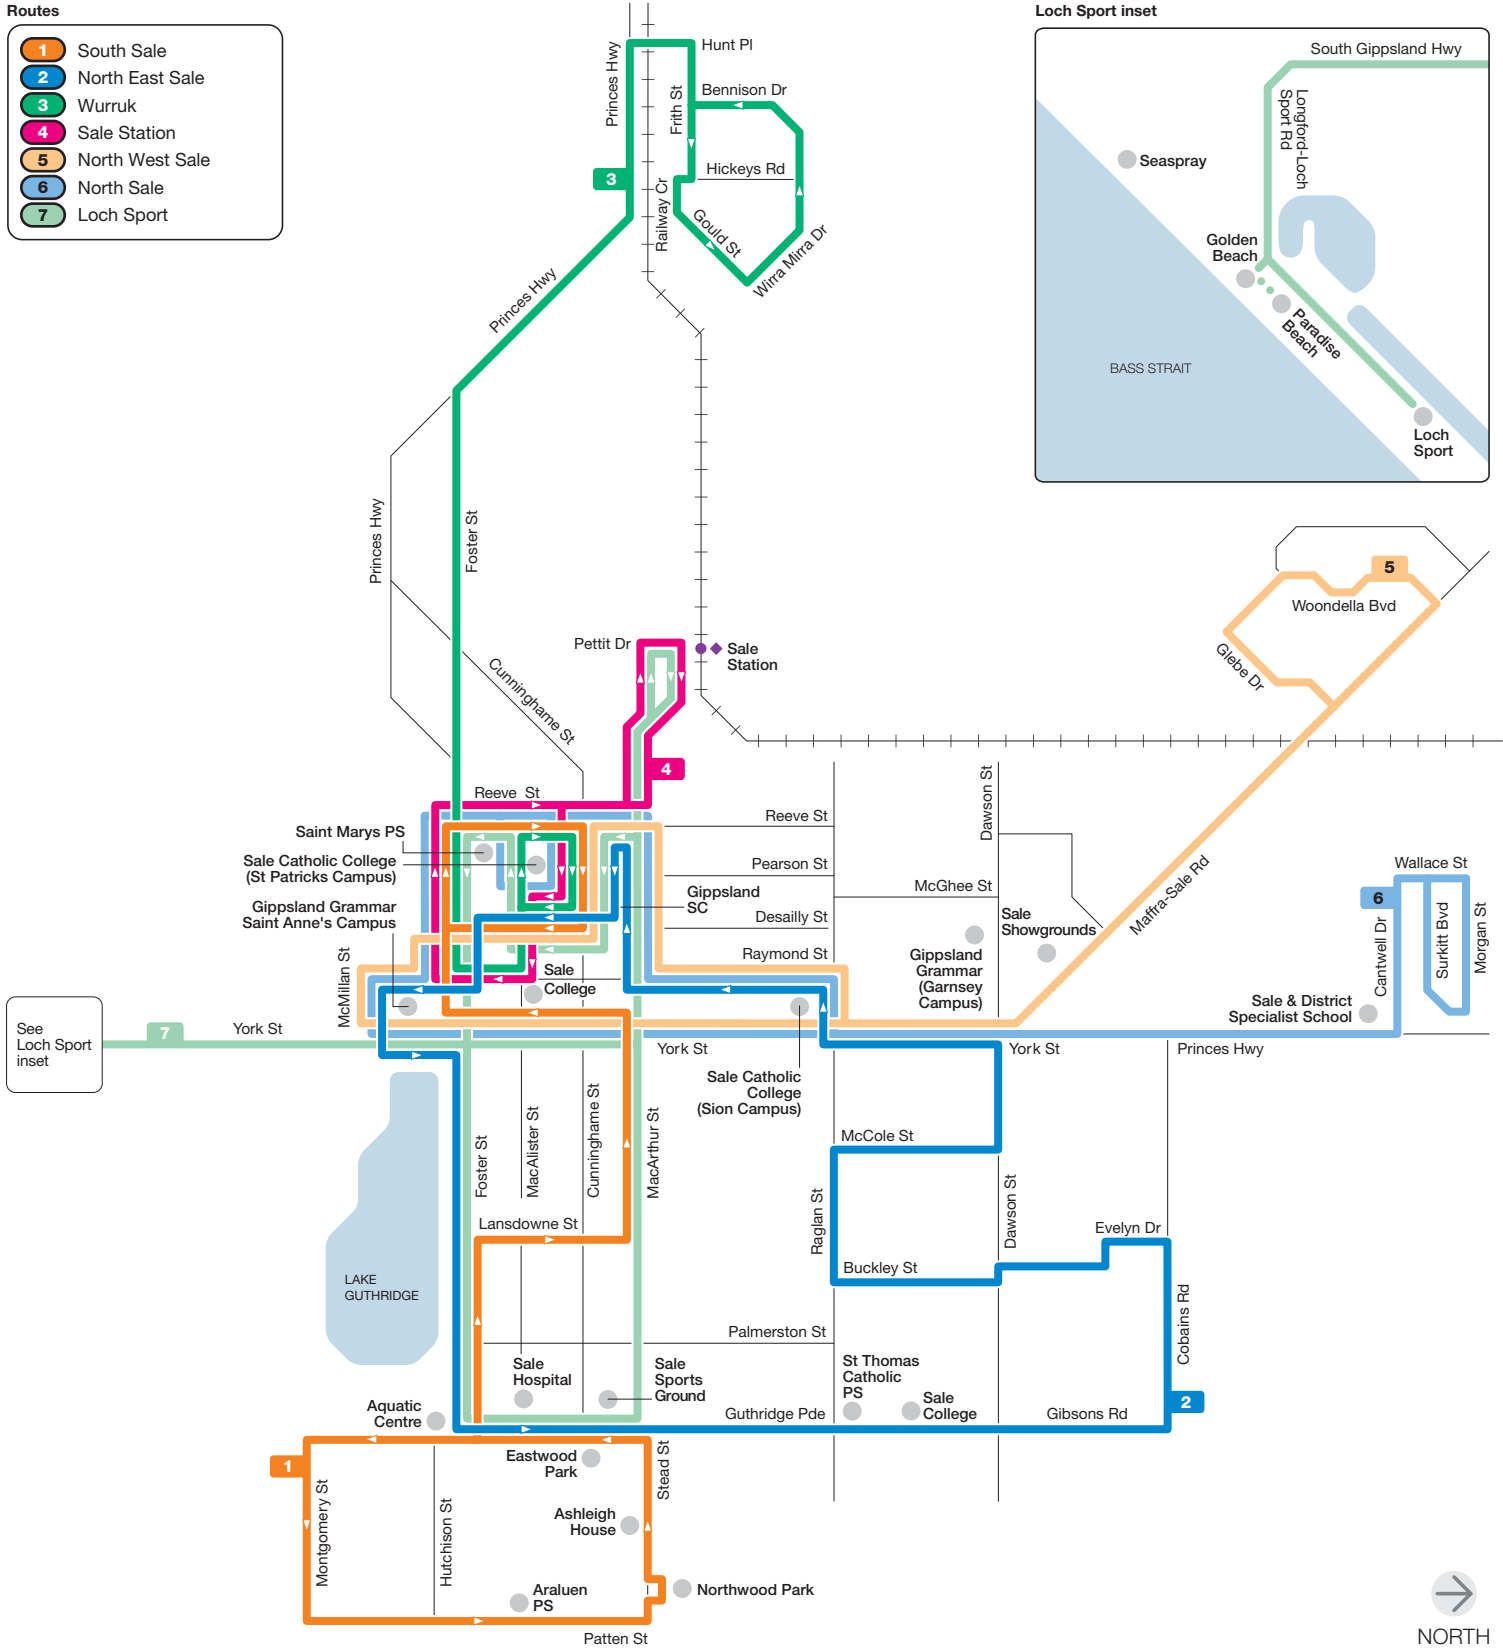

Sale bus network

- Routes**
- 1 South Sale
 - 2 North East Sale
 - 3 Wurruk
 - 4 Sale Station
 - 5 North West Sale
 - 6 North Sale
 - 7 Loch Sport

See Loch Sport inset