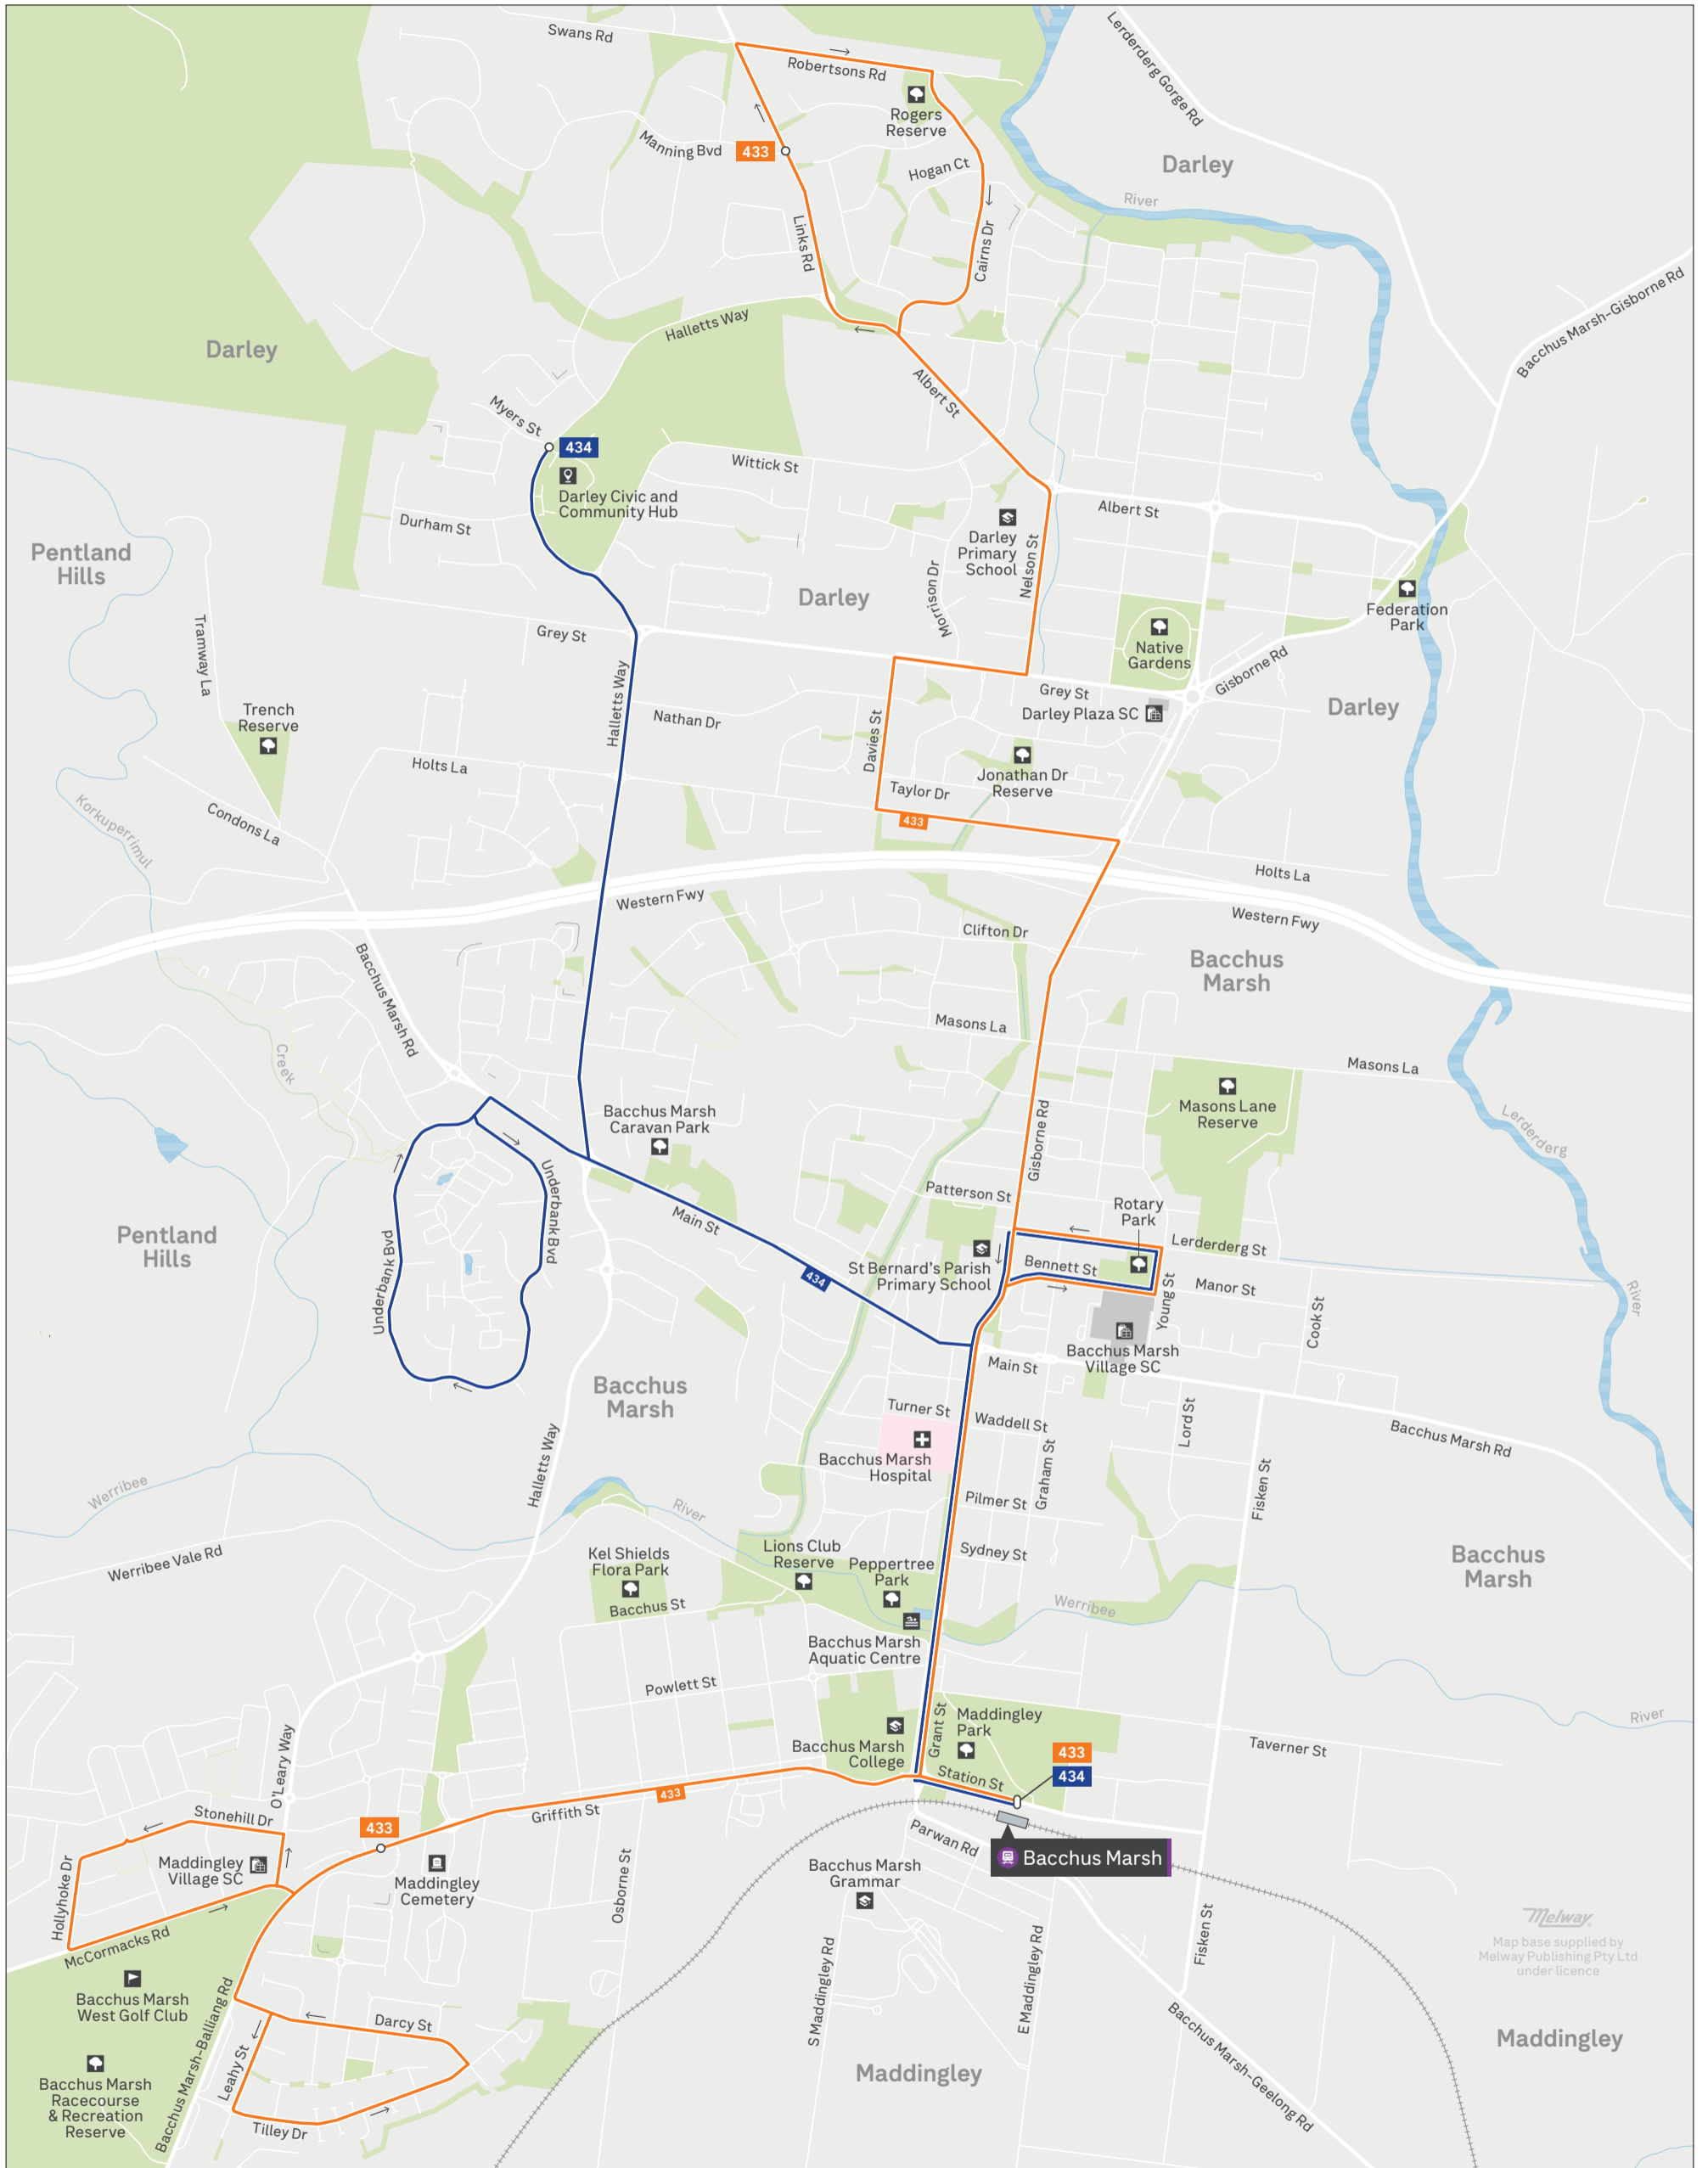

Bacchus Marsh bus network

—+— Train line
 — Bus route
 80 Bus terminus

MAP NOT TO SCALE
Effective July 2024