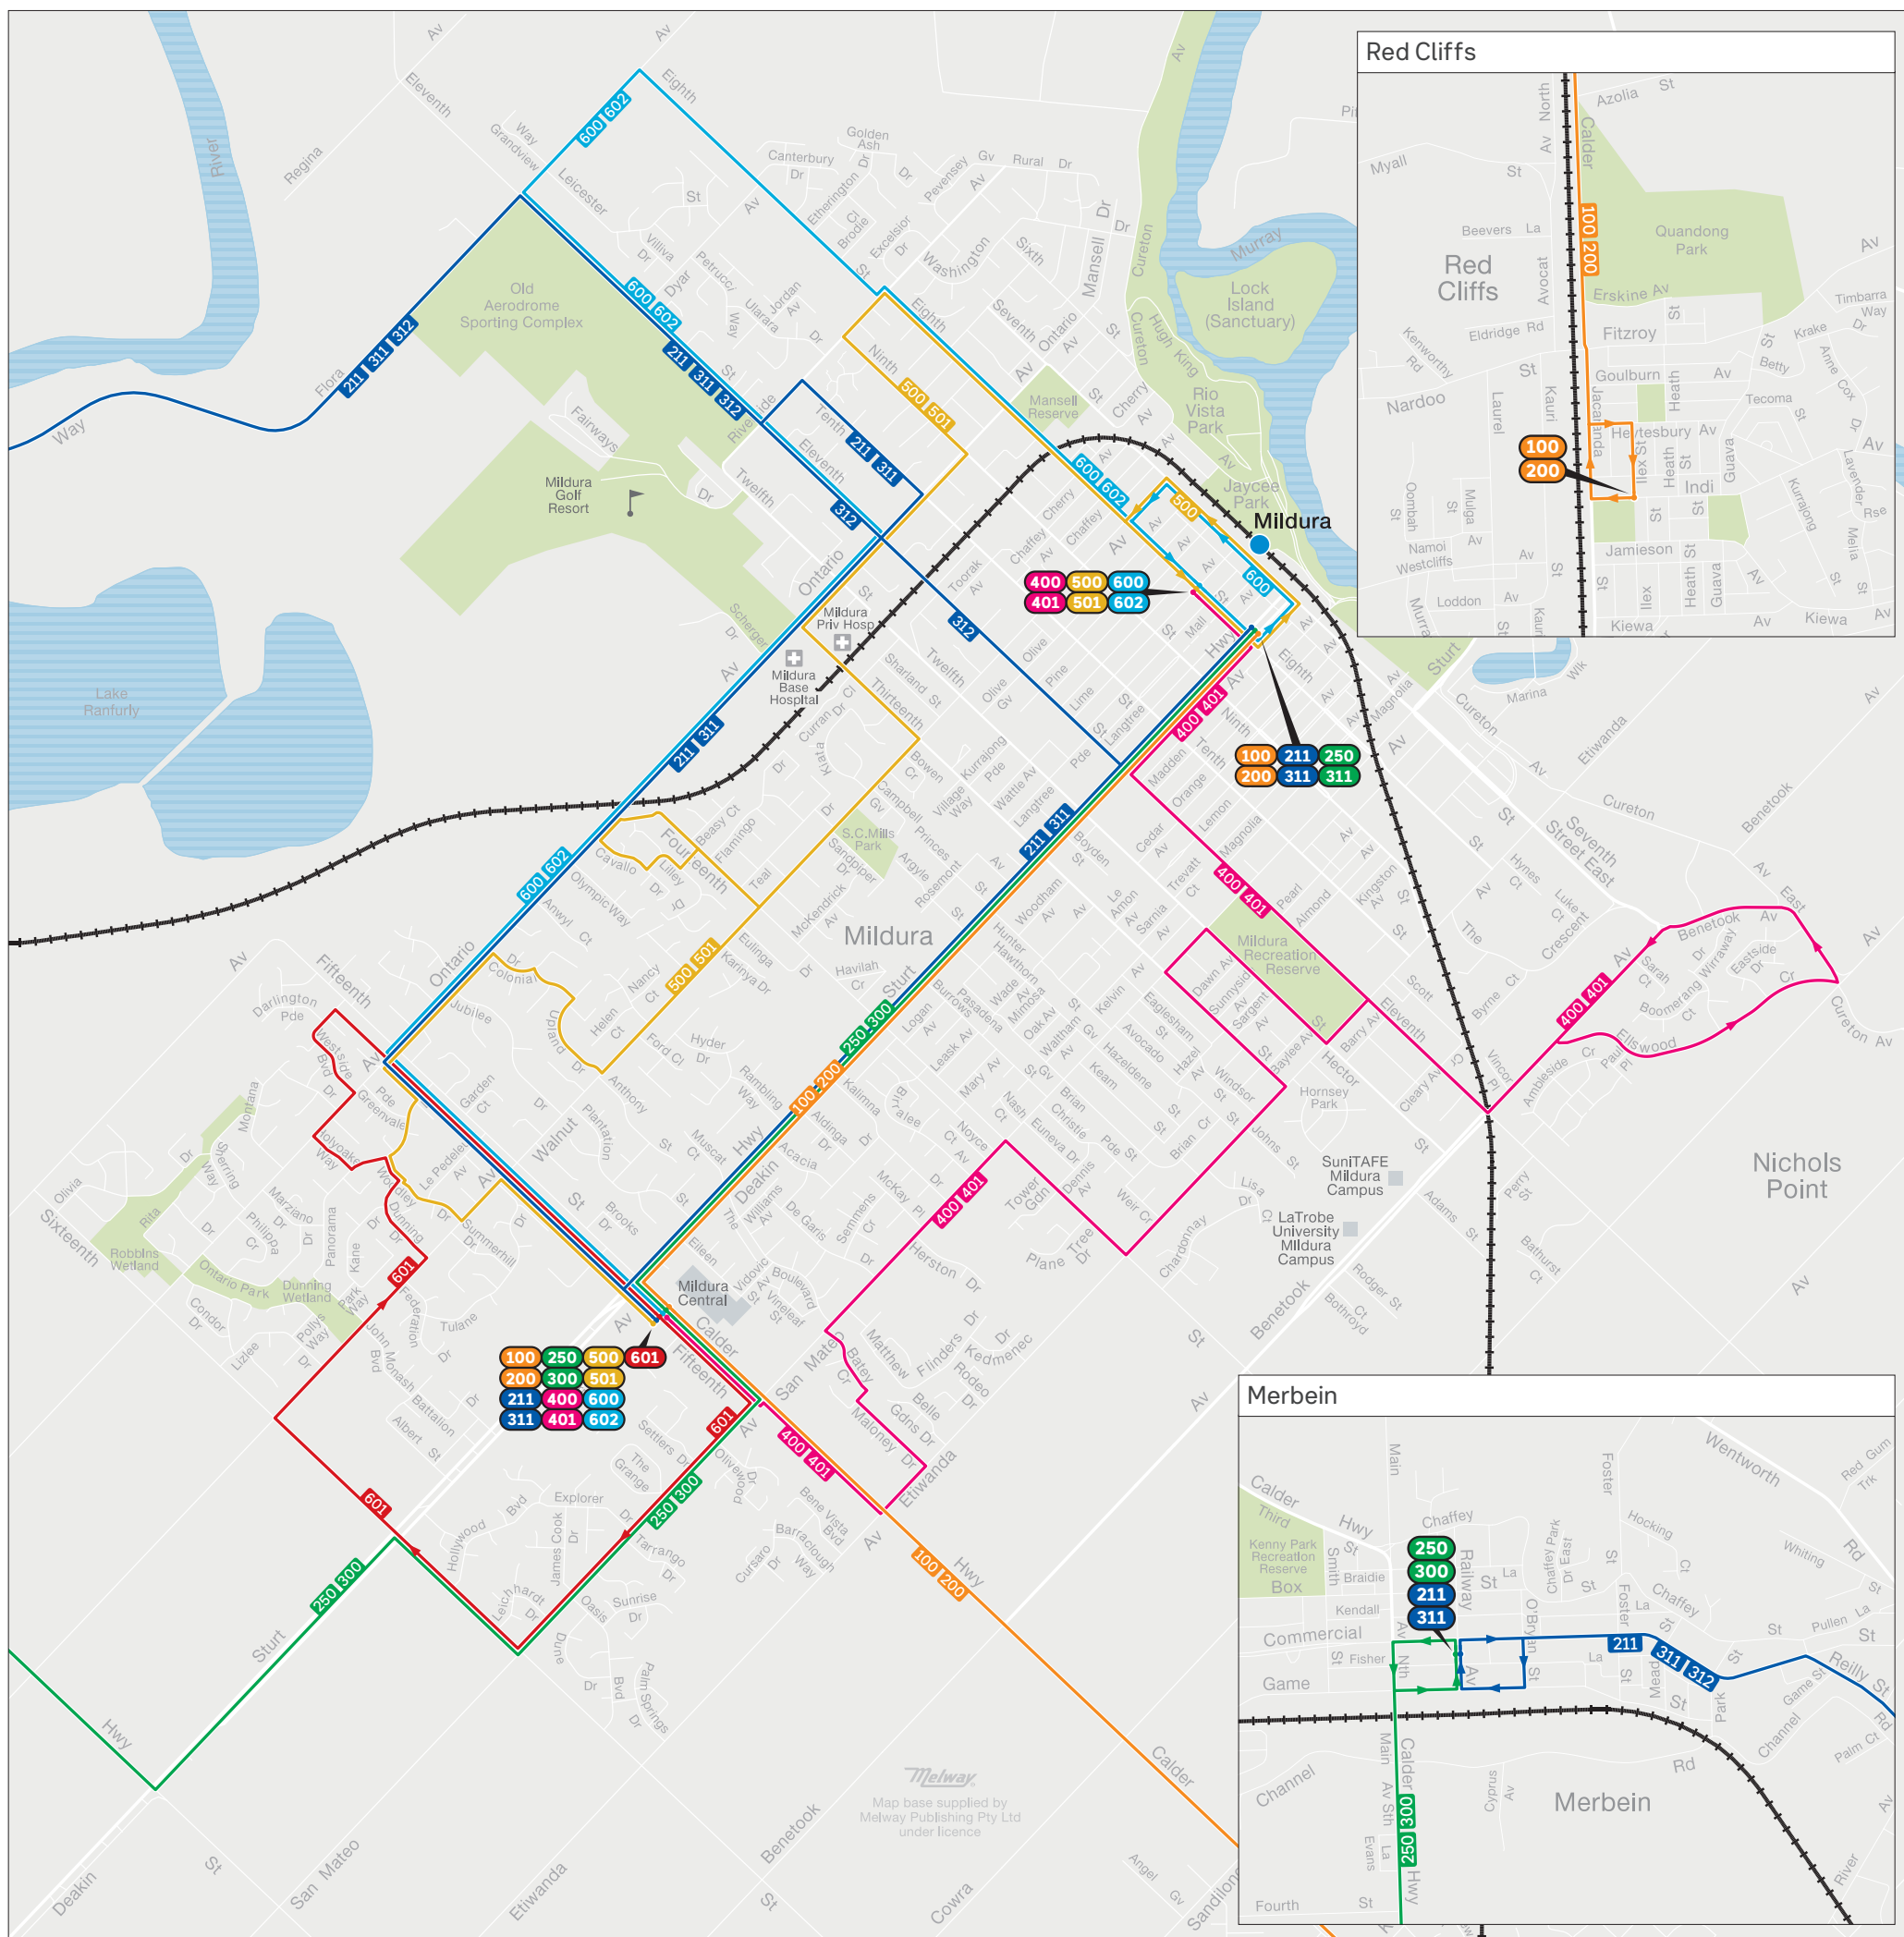

# Mildura bus network

--- Train    Bus    Bus terminus

MAP NOT TO SCALE  
Effective January 2013