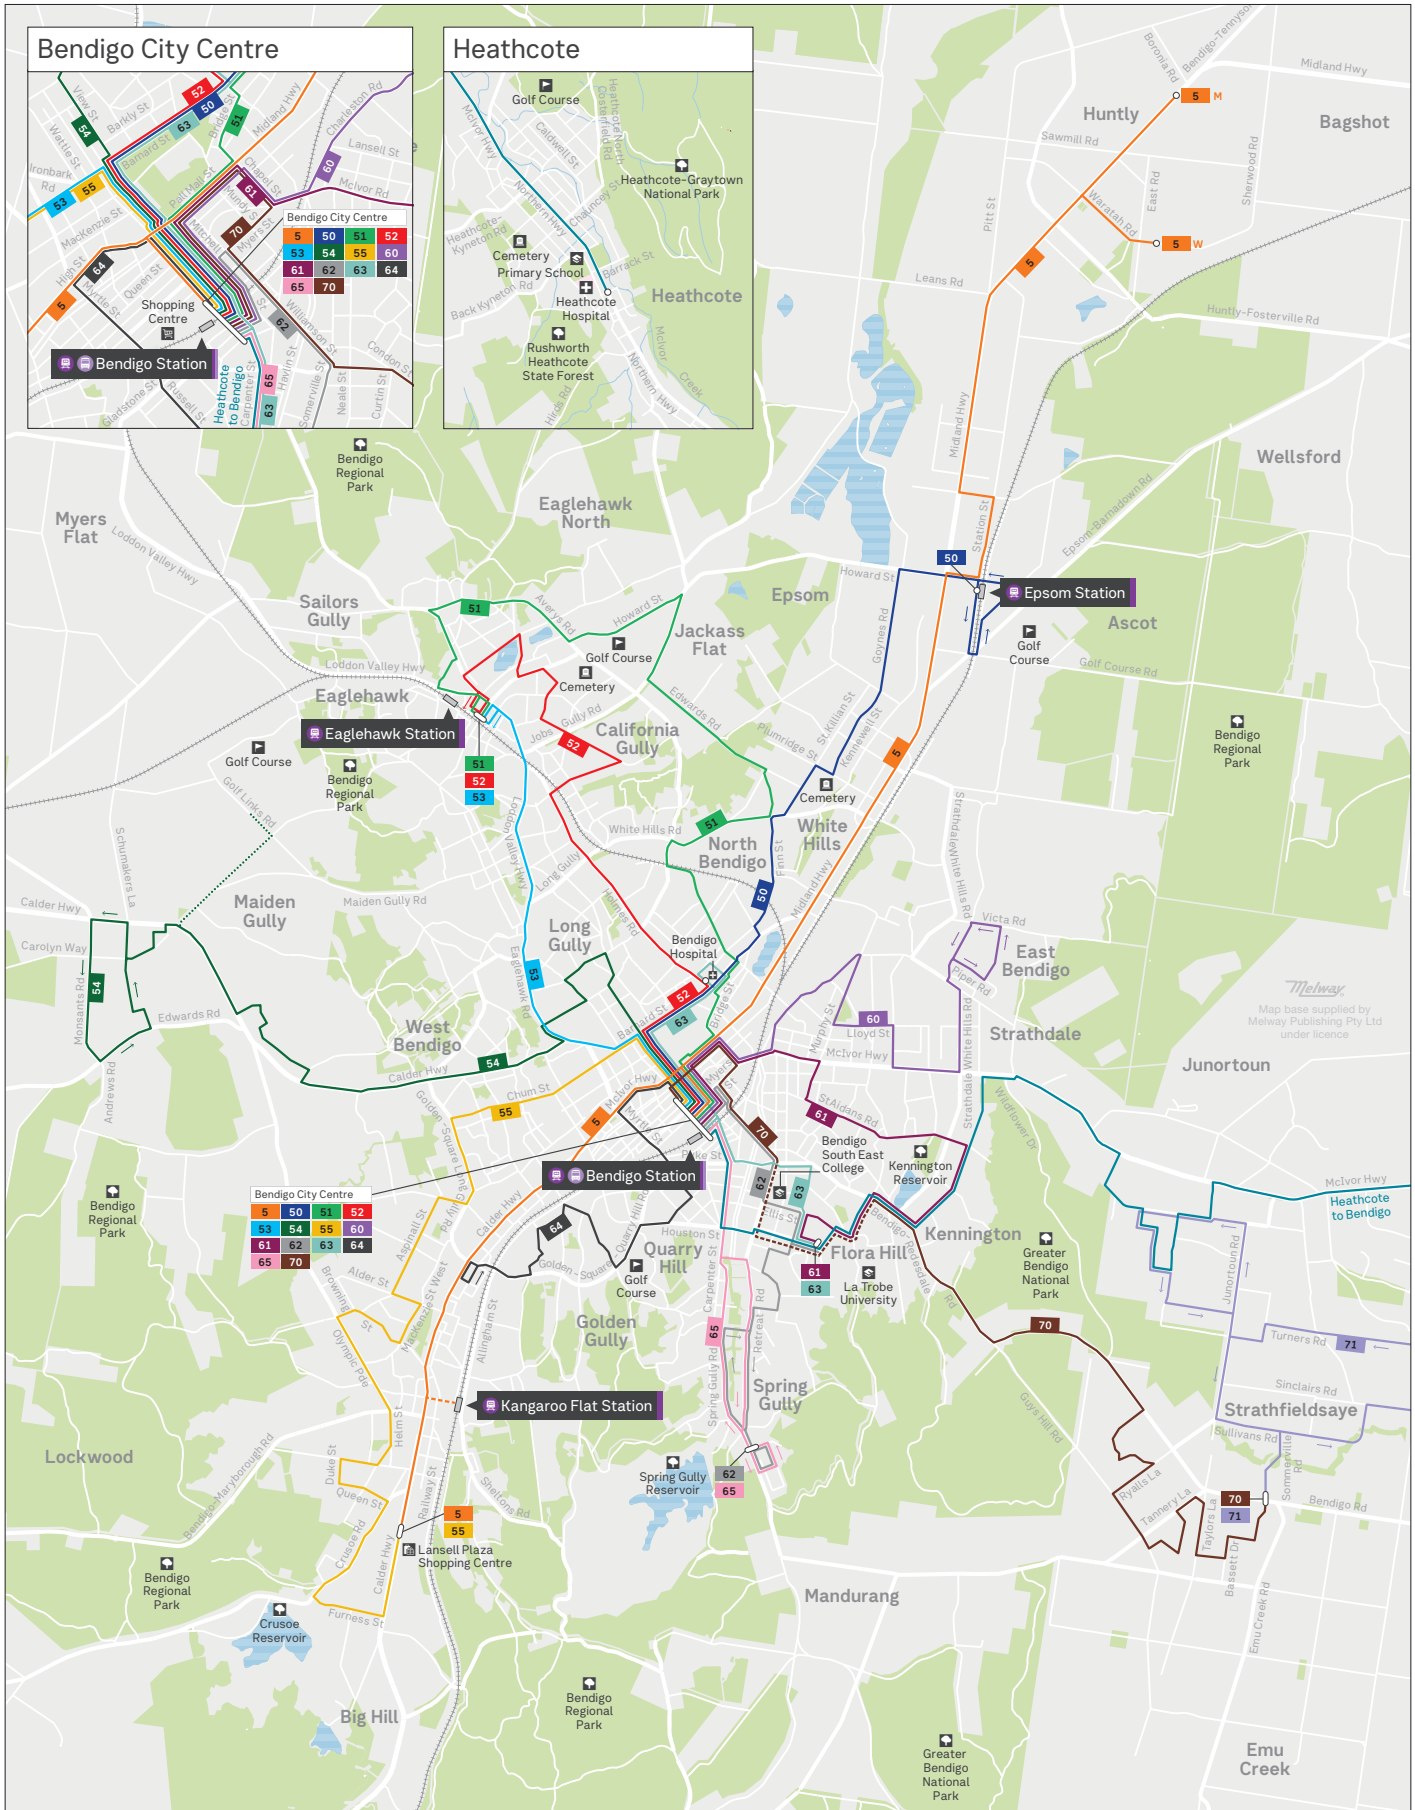

# Bendigo bus network

Legend: Train line, Bus route, 80 Bus terminus

MAP NOT TO SCALE  
Effective January 2020

For more information visit [ptv.vic.gov.au](http://ptv.vic.gov.au) or call 1800 800 007.