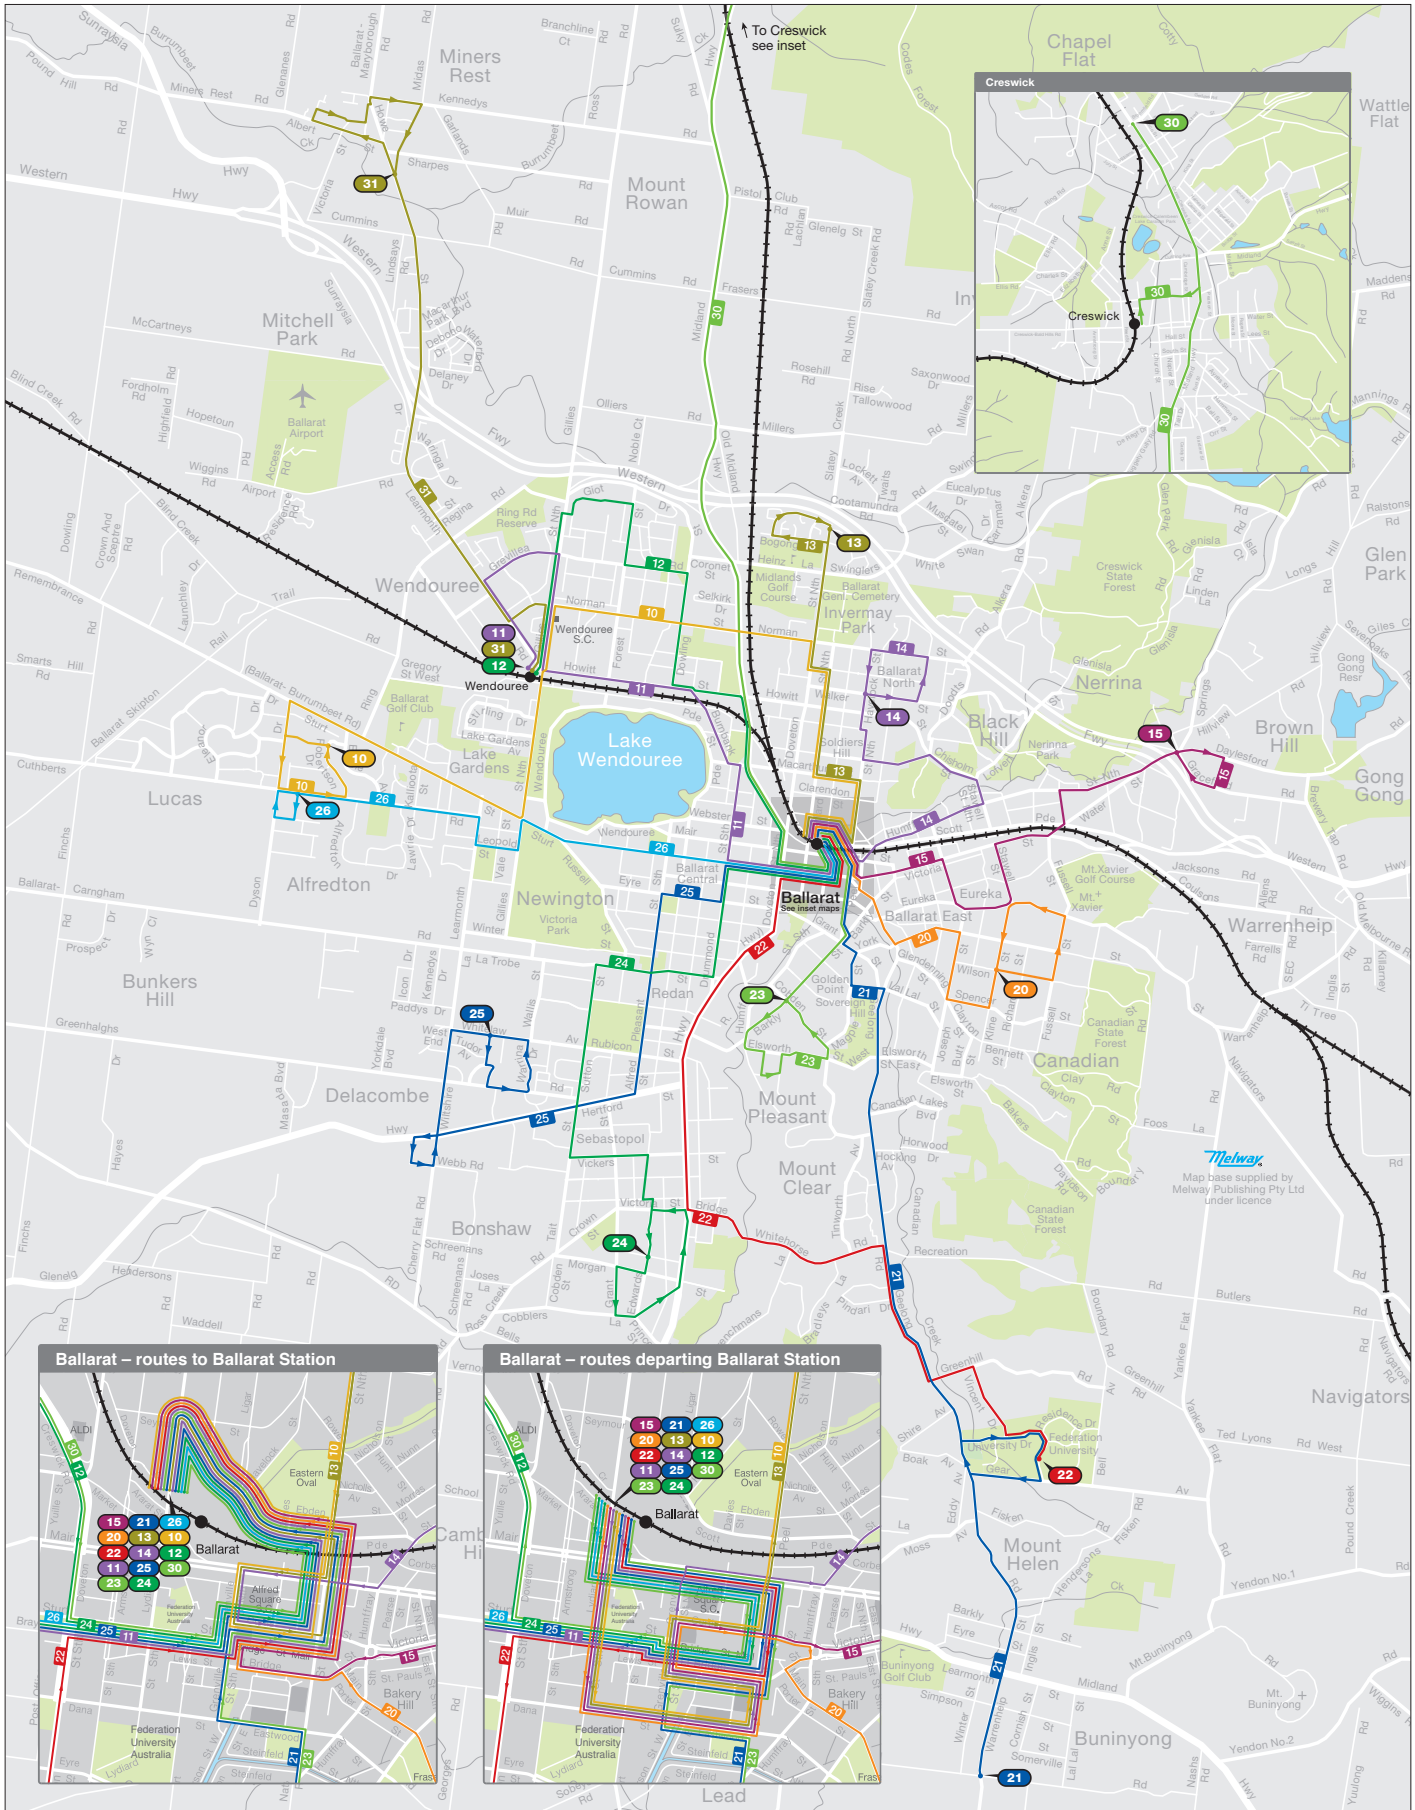

# Ballarat bus network

Train 
 Bus 
 Bus terminus

MAP NOT TO SCALE   
 Effective September 2020

For more information visit [ptv.vic.gov.au](http://ptv.vic.gov.au) or call 1800 800 007.