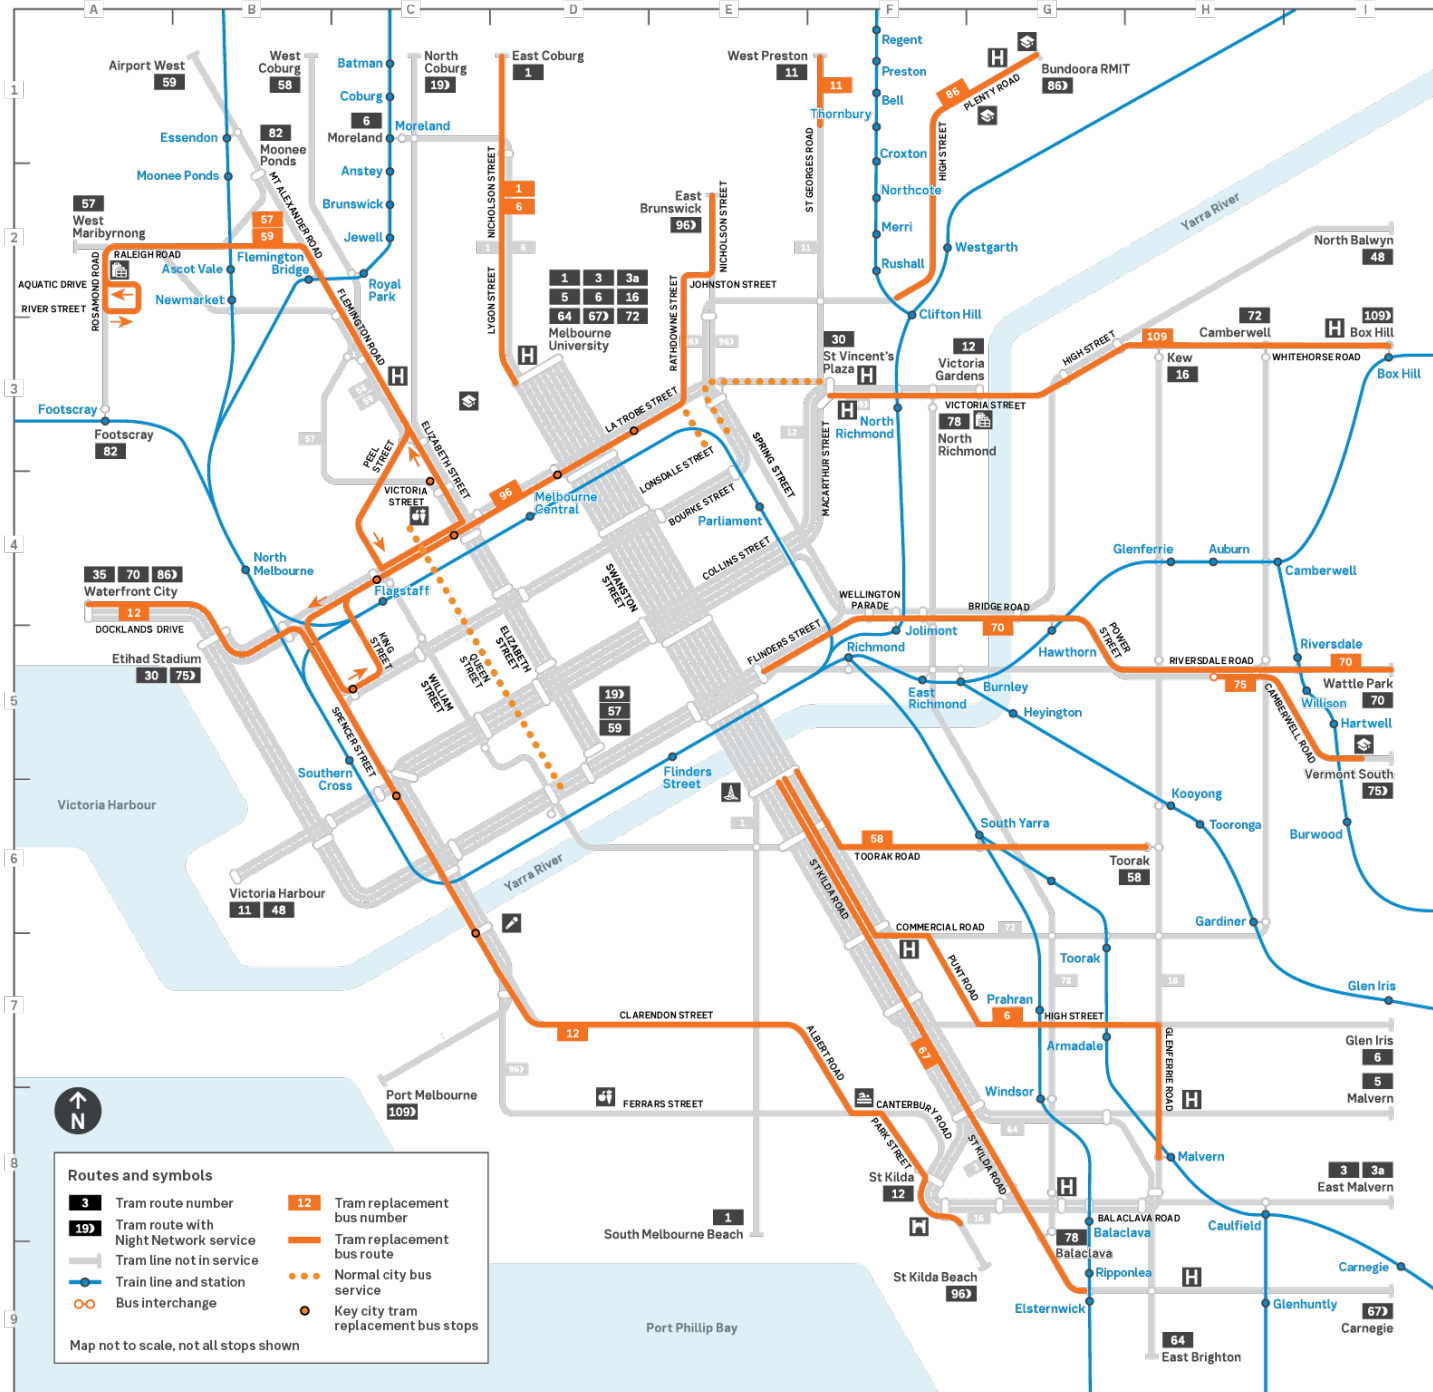

Tram replacement bus map

Tram replacement bus routes

Frequency

1	6	Melbourne University – East Coburg	20 min
6		Arts Precinct – Malvern Station	20 min
11		Thornbury Station – West Preston	30 min
12		Waterfront City Docklands – Luna Park	20 min
57	59	Victoria Market – Highpoint	30 min
58		Arts Precinct – Toorak	20 min
67		Arts Precinct – Elsternwick Station	15 min
70		Flinders Street – Wattle Park	30 min
75		Camberwell Depot – Deakin University	30 min
86		Clifton Hill Interchange – Bundoora RMIT	30 min
96		La Trobe Street – East Brunswick	20 min
109		St Vincent's Plaza – Box Hill	30 min

For further details around tram replacement bus routes, check at-stop information or visit: ptv.vic.gov.au, yarratrams.com.au or call 1800 800 007

Places of interest

H	Royal Children's Hospital	C3
	Royal Melbourne Hospital	C3
	Royal Dental Hospital of Melbourne	D3
	St Vincent's Hospital Precinct	F3
	Eye & Ear Hospital	F3
	Alfred Hospital	F7
	Northpark Private Hospital	G1
	Masada Private Hospital	G8
	Cabrini Hospital	H8
	Caulfield Hospital	H9
	Box Hill Hospital	I2
	Melbourne University	C3
	RMIT University	G1
	La Trobe University	G1
	Deakin University	I5
	Highpoint Shopping Centre	A3
	Victoria Gardens Shopping Centre	G3
	Queen Victoria Market	C4
	South Melbourne Market	D8
	Melbourne Sports & Aquatic Centre	F8
	Arts Precinct	E6
	Crown Entertainment Complex	C6
	Luna Park	F8