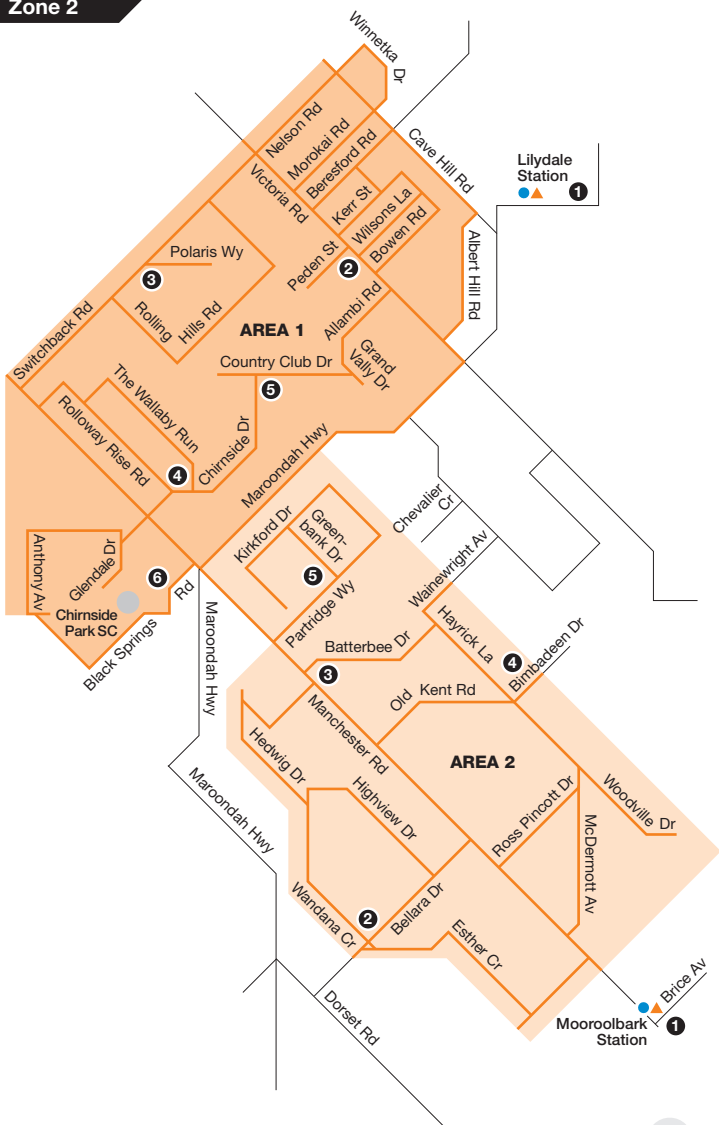

Lilydale TeleBus

Areas 1 & 2

Zone 2

Ticketing zone

Single zone
 Connecting train
 Connecting bus
 Major stop

For more information
 visit ptv.vic.gov.au
 or call 1800 800 007

MAP NOT TO SCALE

© Public Transport Victoria 2016