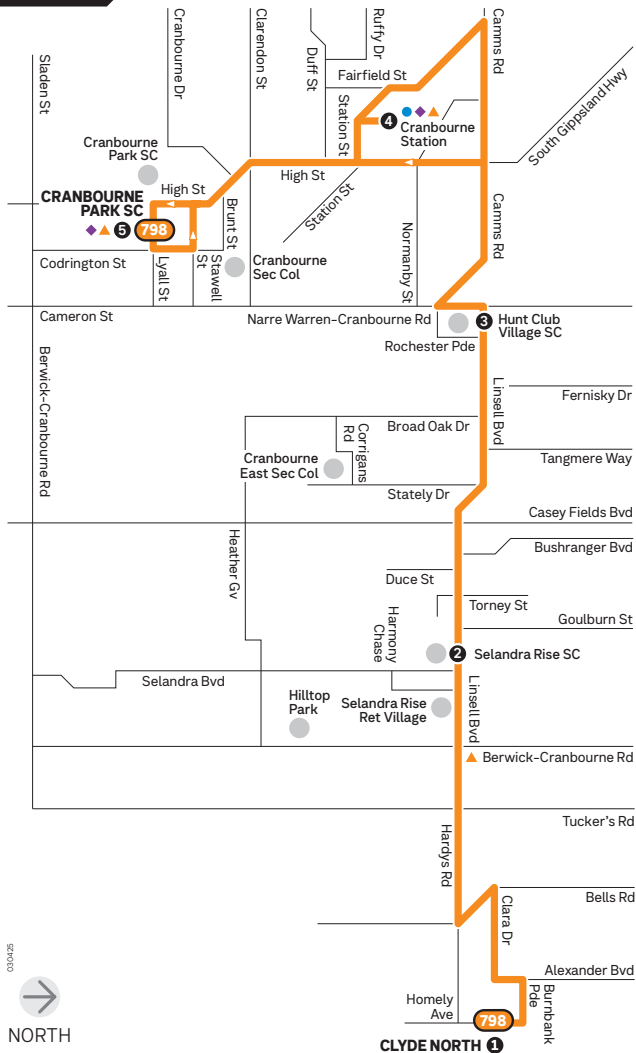

## via Hardys Road

**Zone 2**

## Major stops

1. Homely Ave
2. Selendra Rise SC
3. Hunt Club Village SC
4. Cranbourne Station
5. Cranbourne Park SC

### To Cranbourne Park SC

Departs Burnbank Pde/Homely Ave U-turn at Burbank Pde/Generation Drive roundabout, continues along Burbank Pde, Alexandra Blvd, O'Connor Ave, Clara Dr, Bells Rd, Hardys Rd, Linsell Blvd, Narre Warren – Cranbourne Rd, Camms Rd, Fairfield St, Cranbourne Station Bus Interchange, Fairfield St via Station St, Camms Rd, High St and then to the terminus at Cranbourne Park SC/Lyall St.