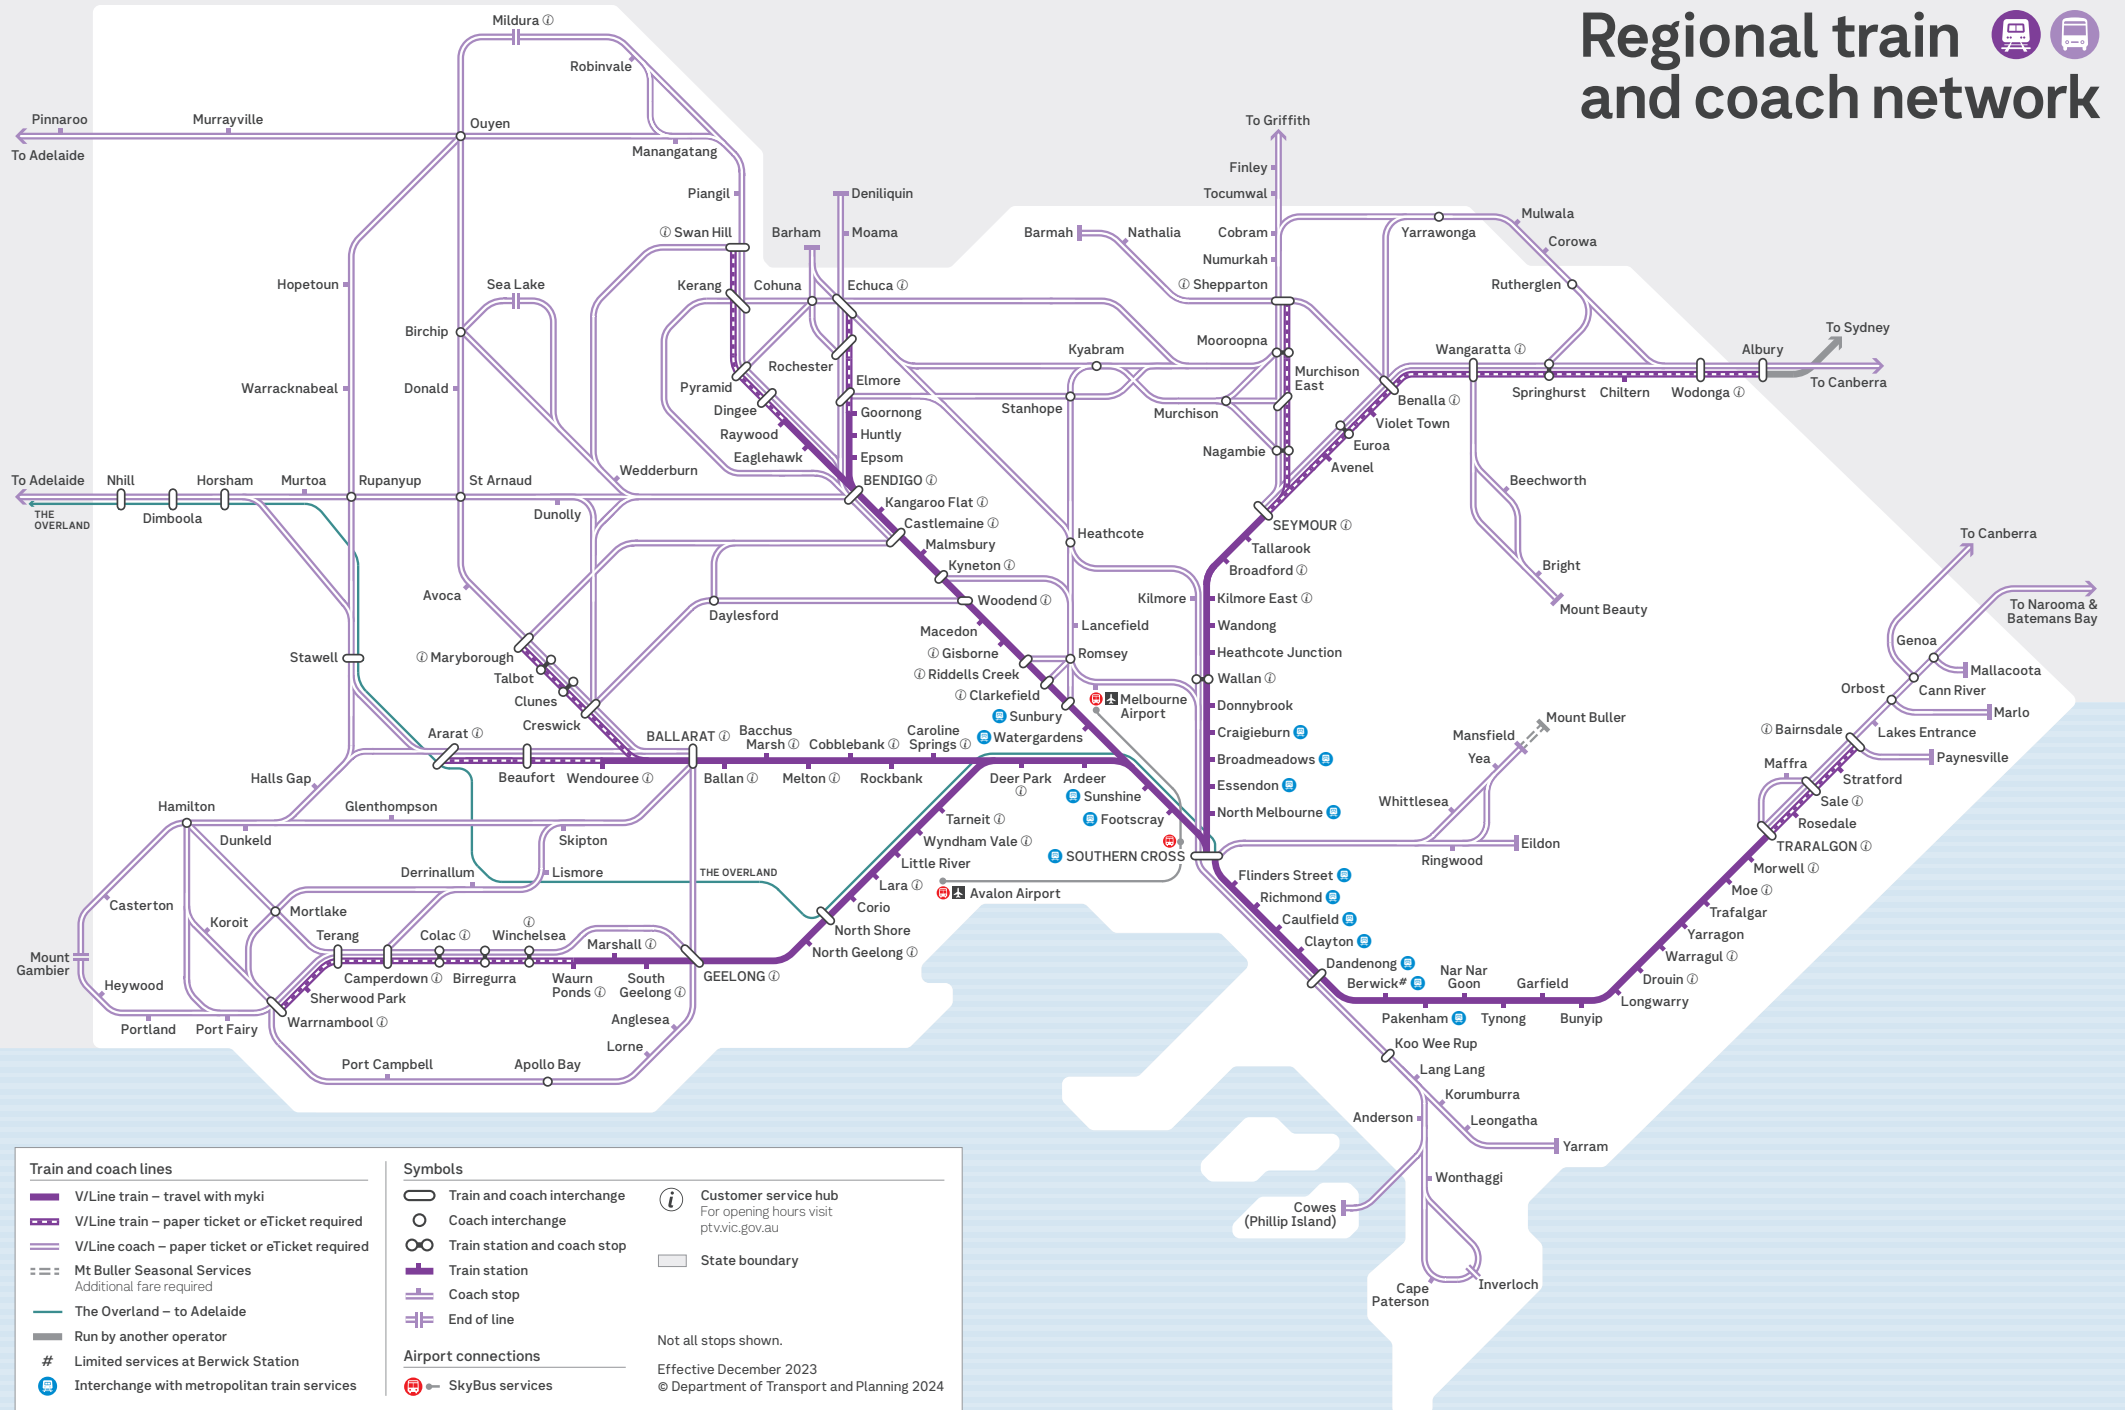

Regional train and coach network

For more public transport information visit ptv.vic.gov.au, use the PTV app or call 1800 800 007.