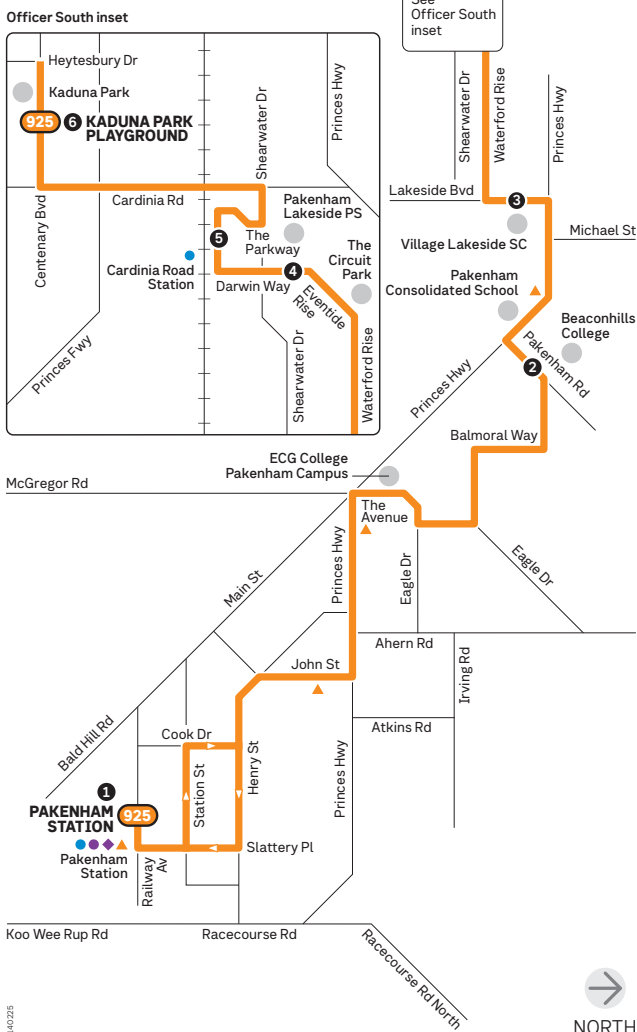

# Pakenham Station – Officer South

via Cardinia Road Station

**Zone 2**

## Major stops

1. Pakenham Station
2. Beaconhills College – Pakenham Campus
3. Village Lakeside SC
4. The Circuit Park
5. Cardinia Road Station
6. Kaduna Park Playground

### To Officer South

Departs from the terminus at Pakenham Bus Interchange/Railway Ave and runs via Slattery Pl, Station St, Cook Dr, Henry St, John St, Princes Hwy, The Avenue, Eagle Dr, Balmoral Way, Pakenham Rd, Princes Hwy, Lakeside Bvd, Waterford Rise and The Circuit, Eventide Rise, Darwin Way, Melaluca Pl, The Parkway, Shearwater Dr, Cardinia Rd, Centenary Bvd and then to the terminus at Kaduna Park Playground (Officer South).

### To Pakenham Station

Departs from the terminus at Kaduna Park Playground and runs via Centenary Bvd, Cardinia Rd, Shearwater Dr, The Parkway, Melaleuca Pl, Darwin Way, Eventide Rise, The Circuit, Waterford Rise, Lakeside Bvd, Princes Hwy, Pakenham Rd, Balmoral Way, Eagle Dr, The Avenue, Princes Hwy, John St, Henry St, Slattery Pl and to the terminus at Pakenham Bus Interchange/Railway Ave.