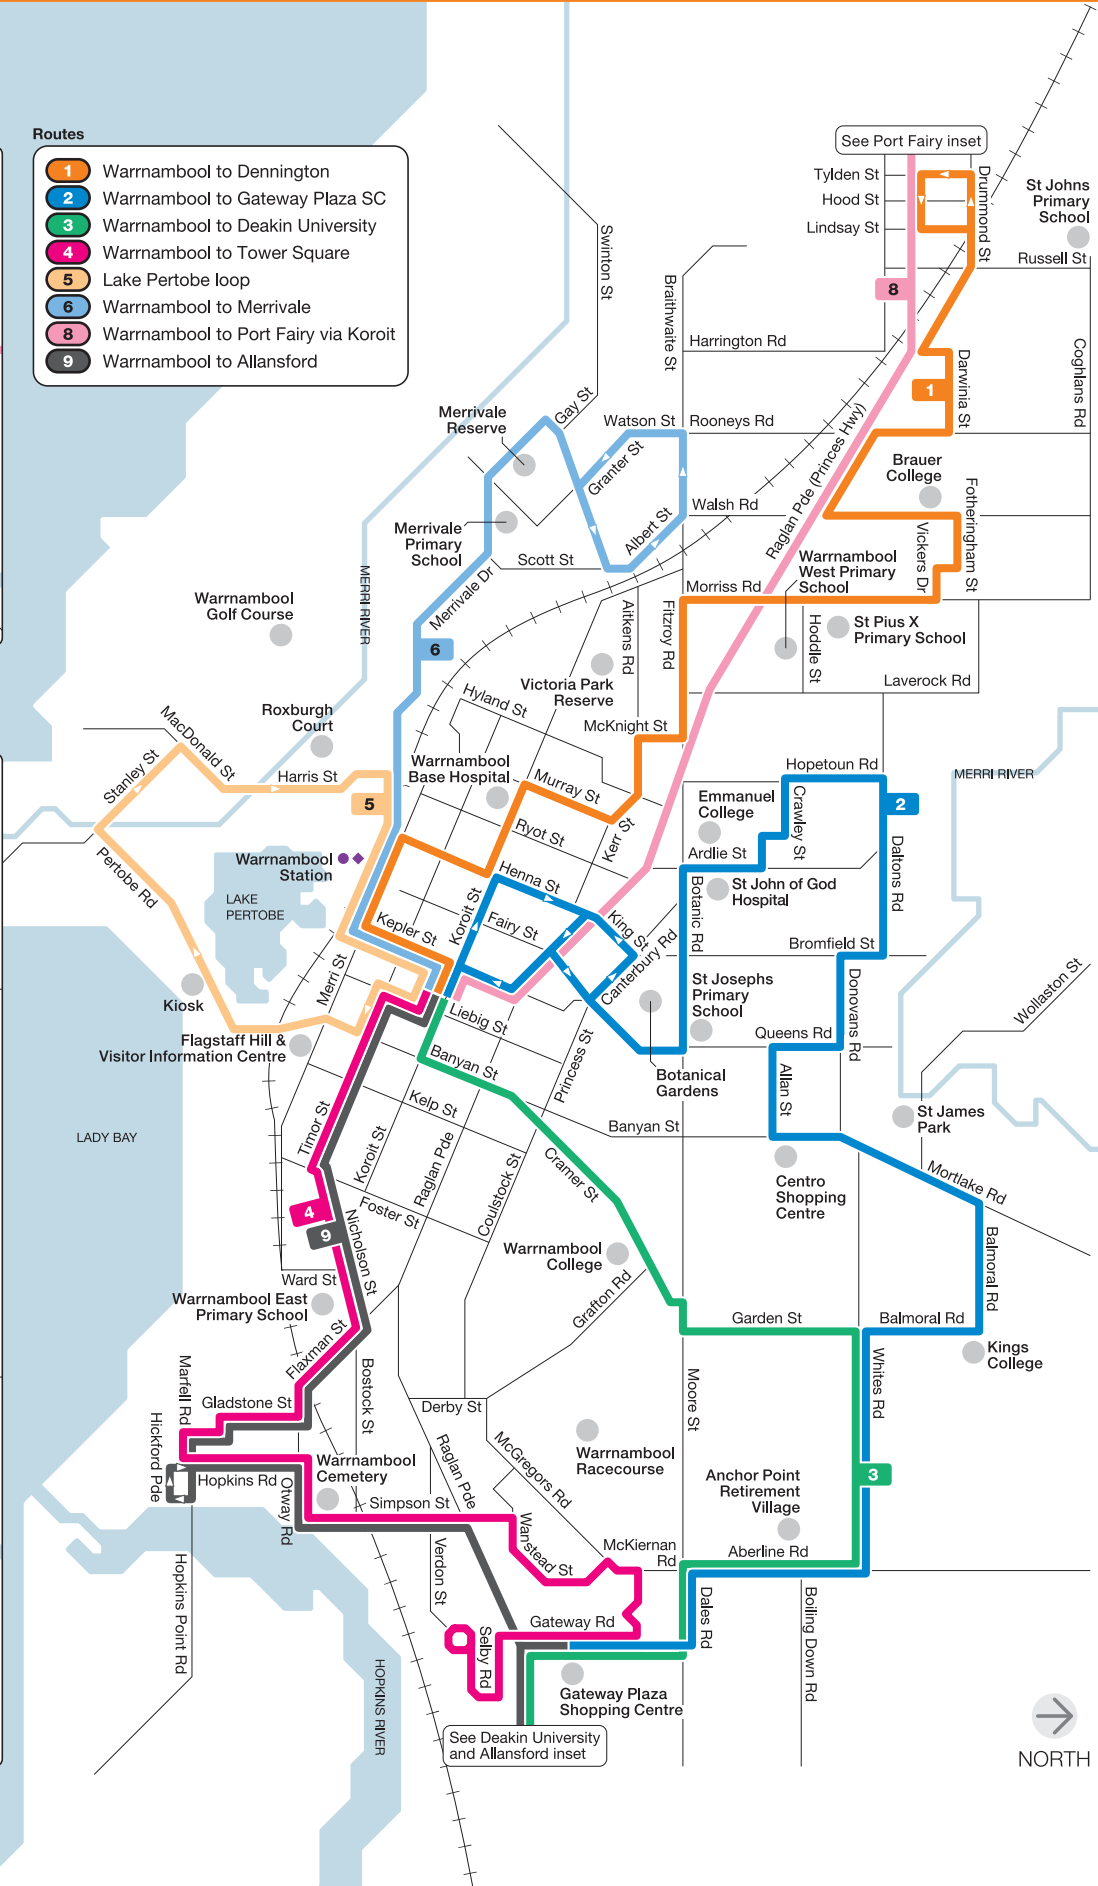

# Warrnambool bus network

Port Fairy inset

Routes

- 1 Warrnambool to Dennington
- 2 Warrnambool to Gateway Plaza SC
- 3 Warrnambool to Deakin University
- 4 Warrnambool to Tower Square
- 5 Lake Pertobe loop
- 6 Warrnambool to Merrivale
- 8 Warrnambool to Port Fairy via Koroit
- 9 Warrnambool to Allansford

Deakin University and Allansford inset

Information

● V/Line train station  
◆ V/Line coach stop  
▲ Connecting bus  
+ Train line

For more information visit [ptv.vic.gov.au](http://ptv.vic.gov.au)  
or call 1800 800 007 (6am – midnight daily)

MAP NOT TO SCALE  
Effective January 2014

© Public Transport Victoria 2014