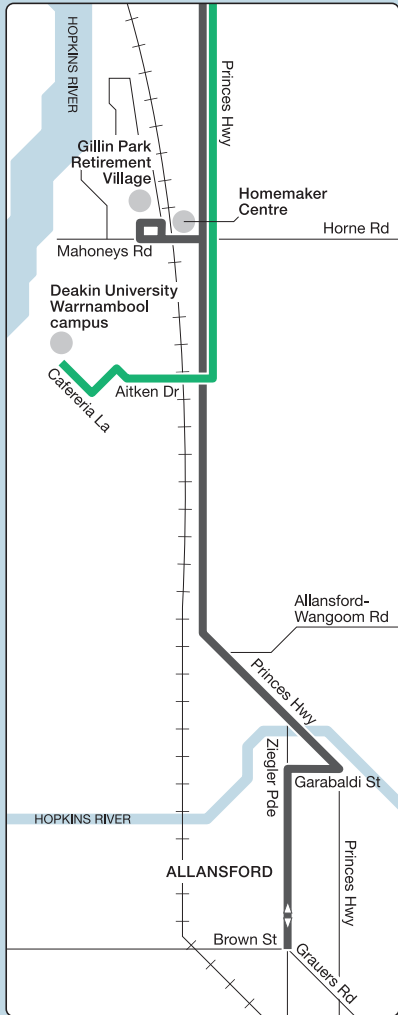

# Warrnambool bus network

Port Fairy inset

Routes

- 1 Warrnambool to Dennington
- 2 Warrnambool to Gateway Plaza SC
- 3 Warrnambool to Deakin University
- 4 Warrnambool to Tower Square
- 5 Lake Pertobe loop
- 6 Warrnambool to Merrivale
- 8 Warrnambool to Port Fairy via Koroit
- 9 Warrnambool to Allansford

Deakin University and Allansford inset

Information

● V/Line train station  
◆ V/Line coach stop  
▲ Connecting bus  
+ Train line

For more information visit [ptv.vic.gov.au](http://ptv.vic.gov.au)  
or call 1800 800 007 (6am – midnight daily)

MAP NOT TO SCALE  
Effective January 2014

© Public Transport Victoria 2014