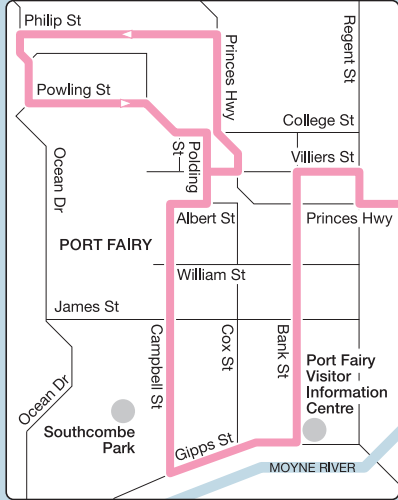

# Warrnambool bus network

Port Fairy inset

Routes

- 1 Warrnambool to Dennington
- 2 Warrnambool to Gateway Plaza SC
- 3 Warrnambool to Deakin University
- 4 Warrnambool to Tower Square
- 5 Lake Pertobe loop
- 6 Warrnambool to Merrivale
- 8 Warrnambool to Port Fairy via Koroit
- 9 Warrnambool to Allansford

Deakin University and Allansford inset

Information

● V/Line train station  
◆ V/Line coach stop  
▲ Connecting bus  
+ Train line

For more information visit [ptv.vic.gov.au](http://ptv.vic.gov.au)  
or call 1800 800 007 (6am – midnight daily)