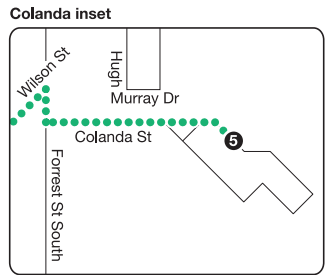

# Colac bus network

- Routes**
- 1 Elliminyt
  - 2 Colac West
  - 3 Colac East

..... Route deviation

- V/Line train station
- V/Line coach stop
- V/Line train line
- Route number

For more information visit [ptv.vic.gov.au](http://ptv.vic.gov.au) or call 1800 800 007 (6am – midnight daily)

MAP NOT TO SCALE  
Effective 27 January 2014