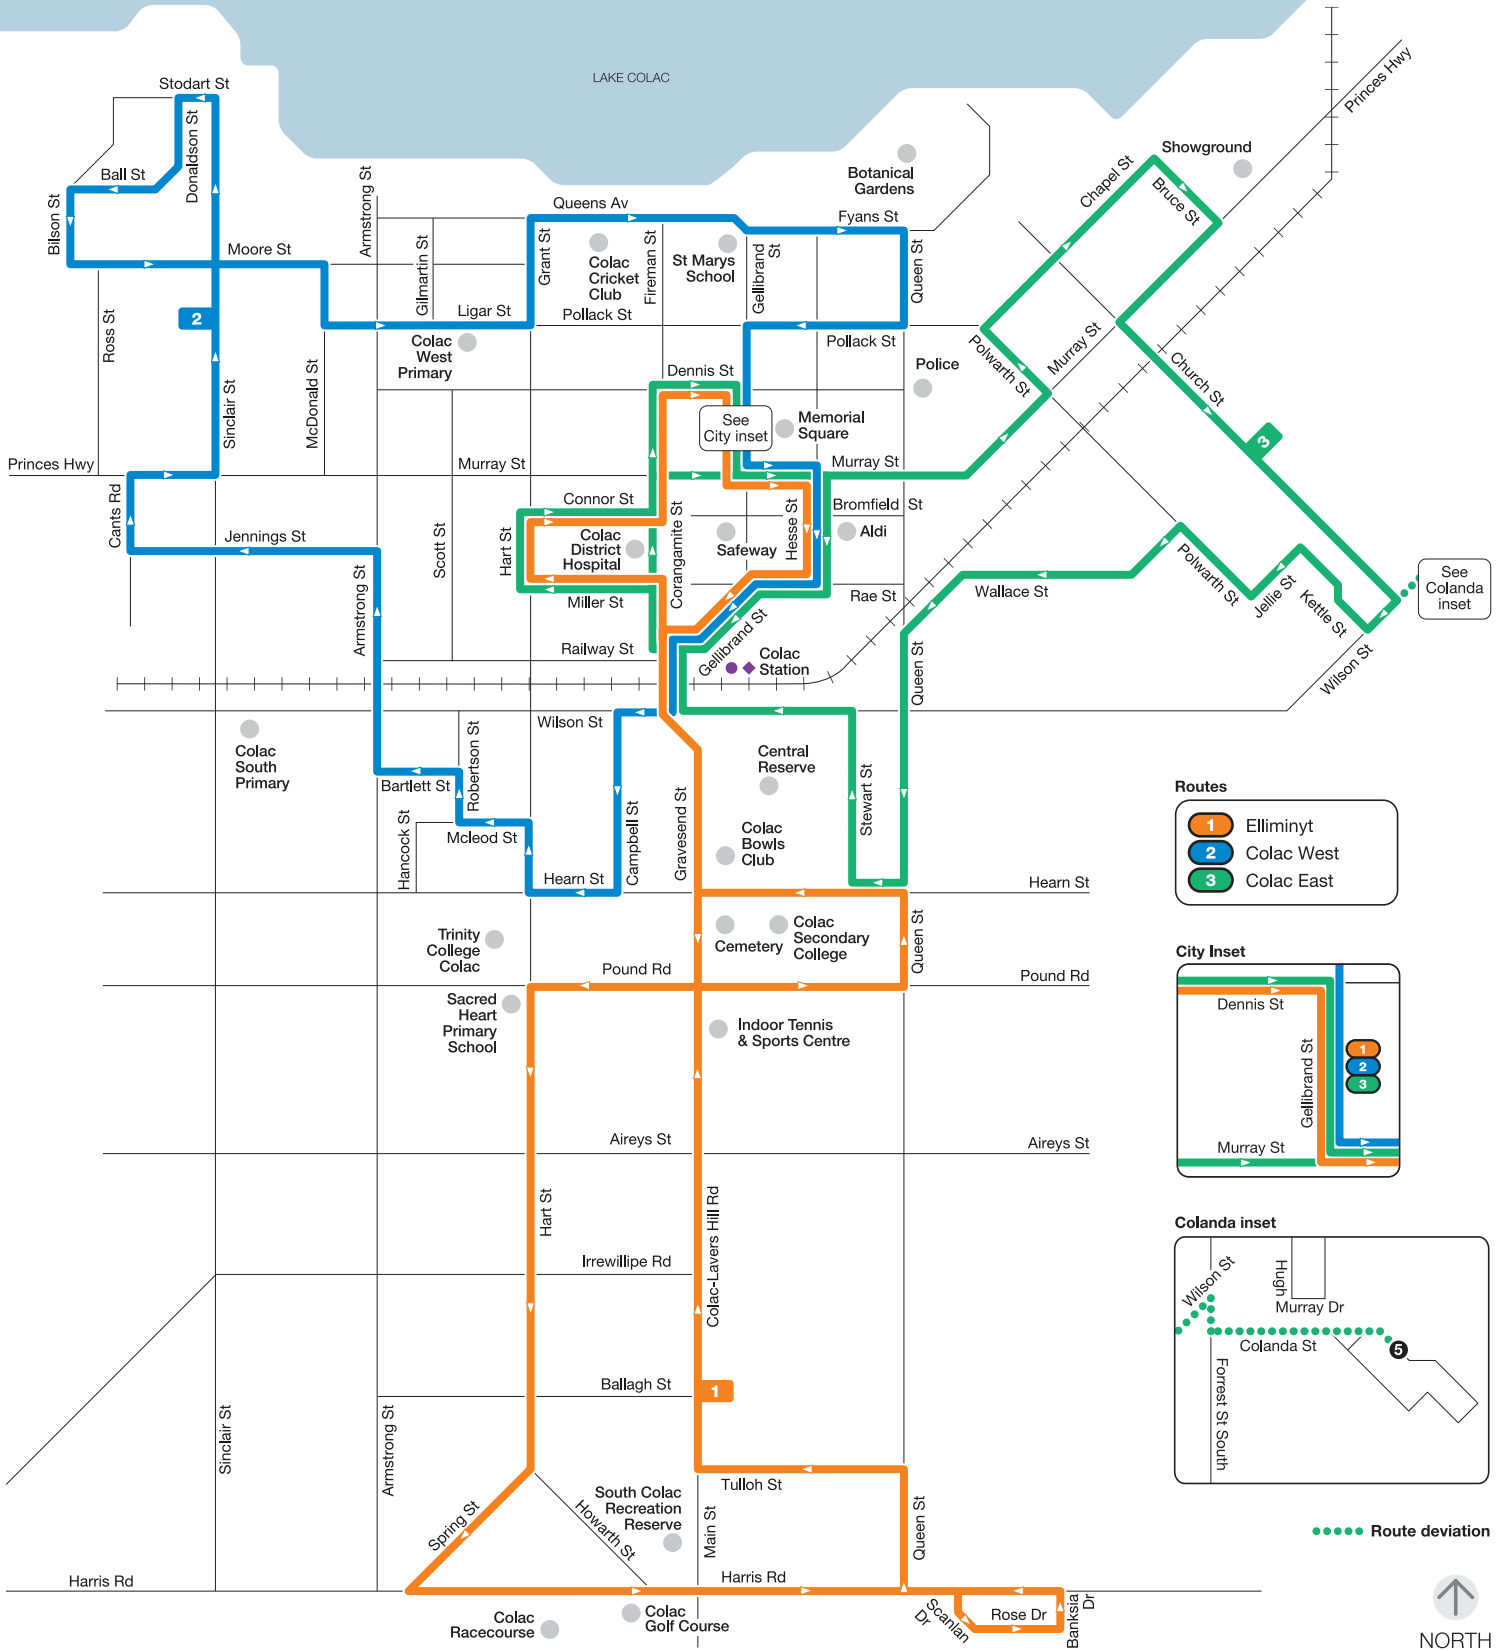

# Colac bus network

- Routes**
- 1 Elliminyt
  - 2 Colac West
  - 3 Colac East

..... Route deviation

- V/Line train station
- V/Line coach stop
- V/Line train line
- Route number

For more information visit [ptv.vic.gov.au](http://ptv.vic.gov.au) or call 1800 800 007 (6am – midnight daily)

MAP NOT TO SCALE  
Effective 27 January 2014