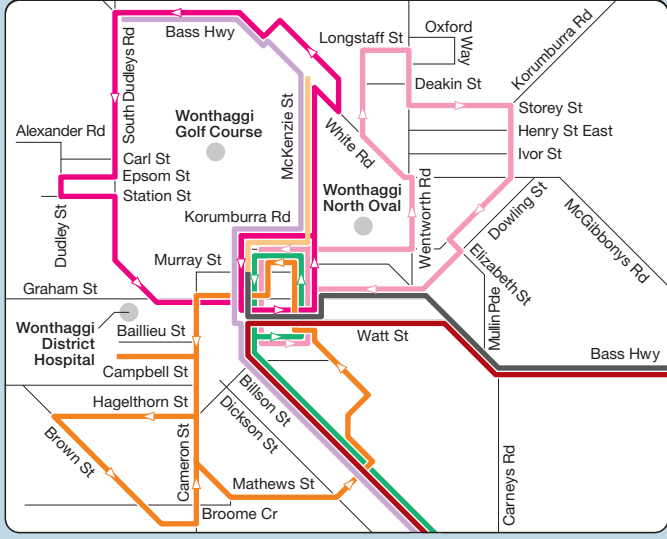

Bass Coast coach and bus network

Hastings

French Island

Stony Point

Tankerton

To Dandenong/Melbourne

Corinella

Tenby Point

Grantville

Coronet Bay

Ventnor

Cowes

Rhyll

Bass

Newhaven

Anderson

San Remo

Cape Woolamai Reserve

Kilcunda

Dalyston

Routes

- Dandenong – Cowes/Inverloch (V/Line)
- Cowes – Anderson – Wonthaggi
- Coronet Bay – Grantville
- Wonthaggi – North Wonthaggi
- Wonthaggi – Dudley
- Wonthaggi – South Wonthaggi
- Wonthaggi – Cape Paterson
- Wonthaggi – Traralgon
- Wonthaggi – Leongatha via Cape Paterson
- Coronet Bay – Wonthaggi
- Stony Point – Phillip Island ferry

Wonthaggi town inset

Cape Paterson town inset