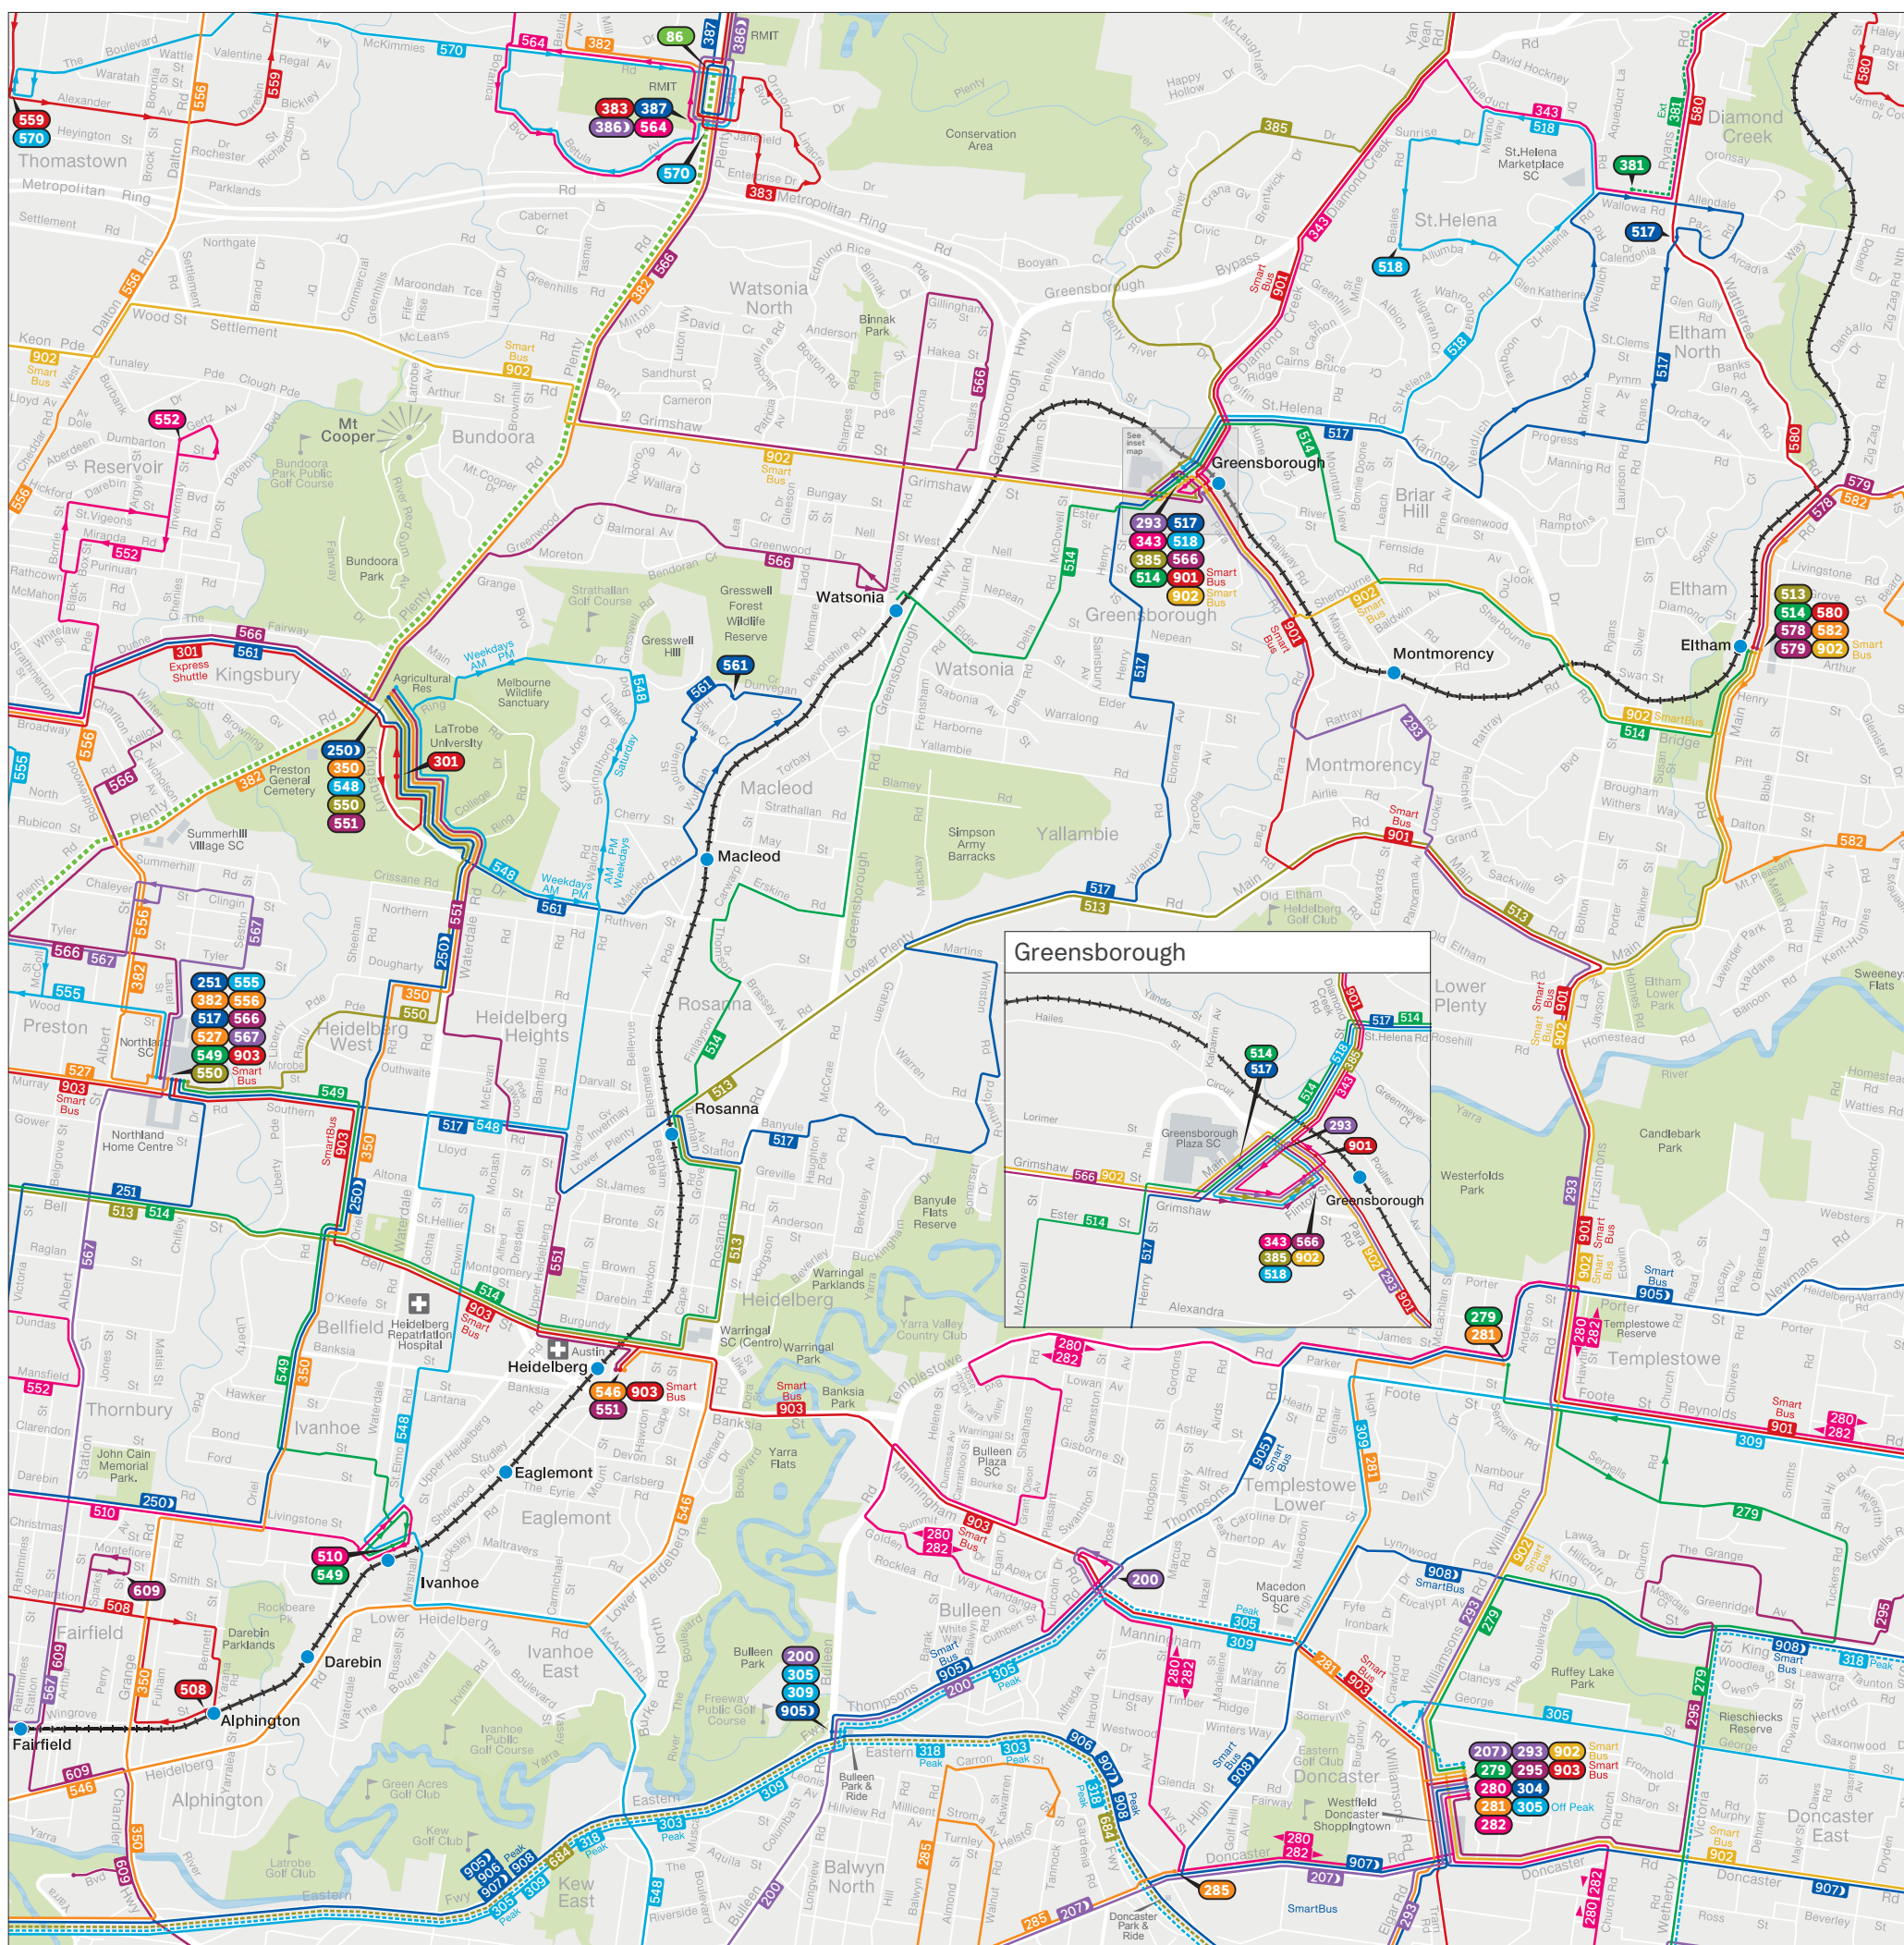

Banyule bus network

Train
 Tram
 Bus
 Tram terminus
 Bus terminus
 Night Bus terminus

MAP NOT TO SCALE
Effective January 2025