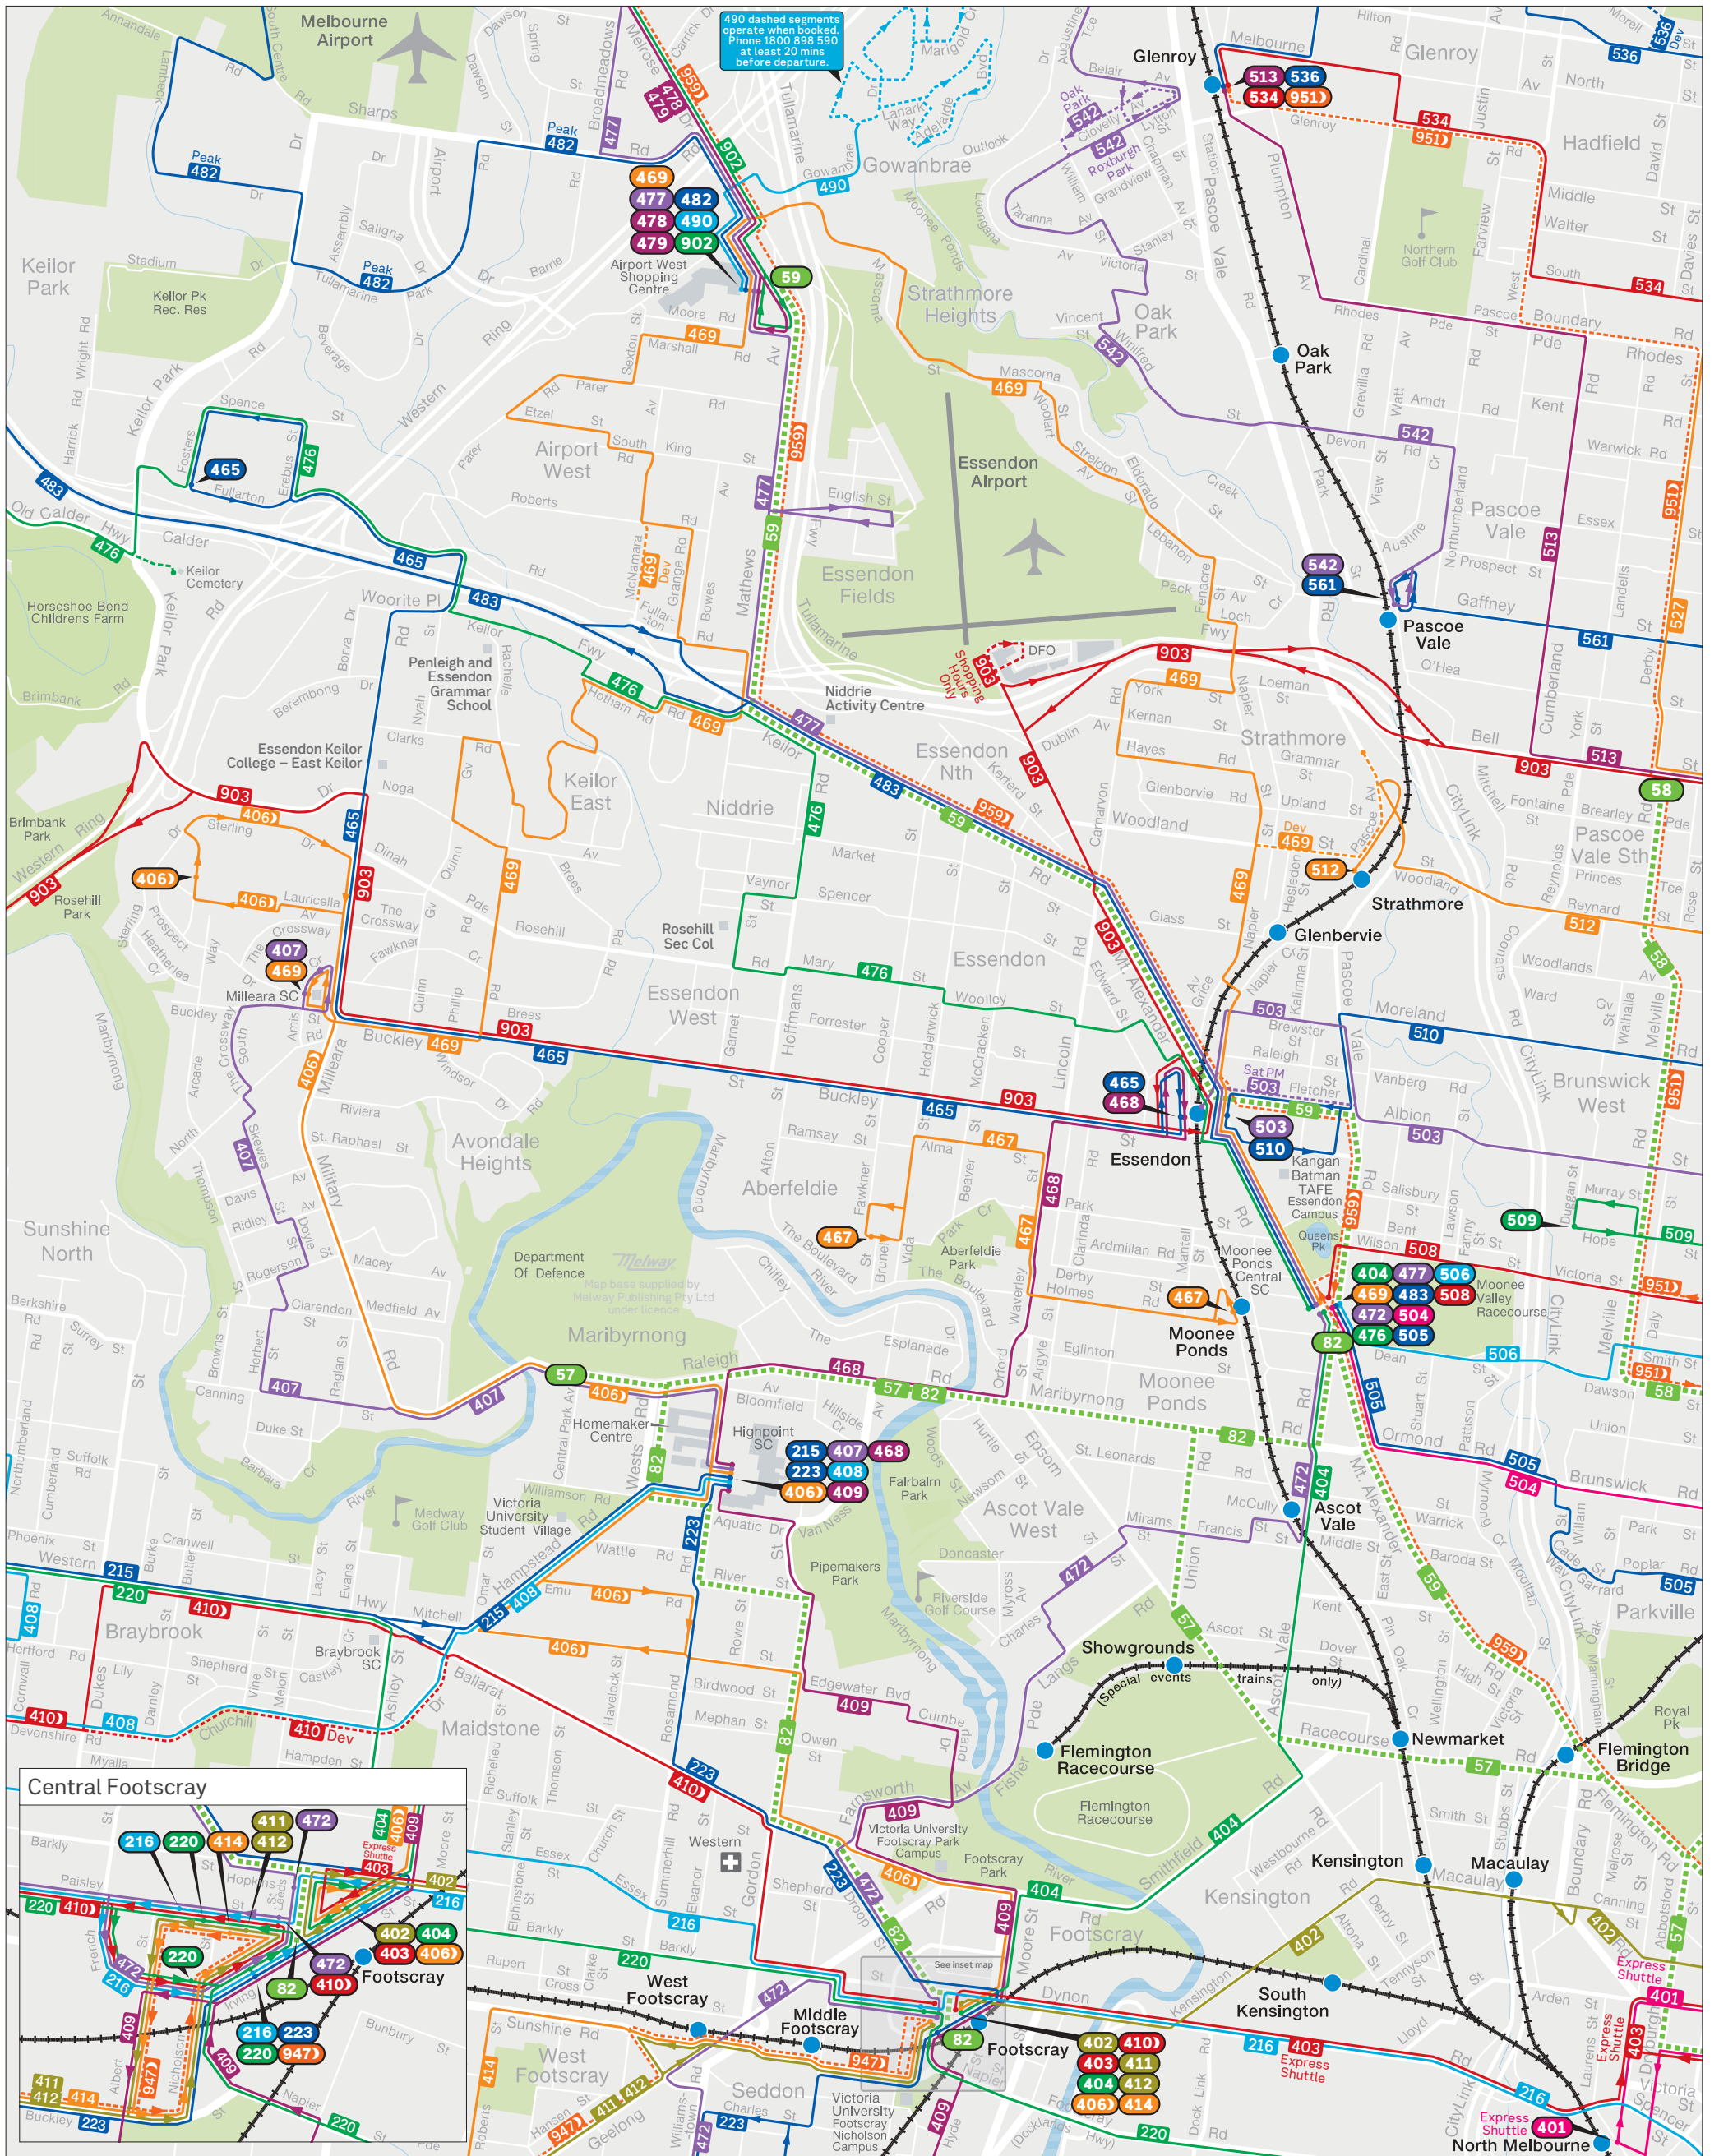

Moonee Valley bus network

— Train — Tram — Bus 64 Tram terminus 600 Bus terminus 600 Night Bus terminus

MAP NOT TO SCALE
Effective July 2024

For more public transport information
visit ptv.vic.gov.au, use the PTV app or call 1800 800 007.